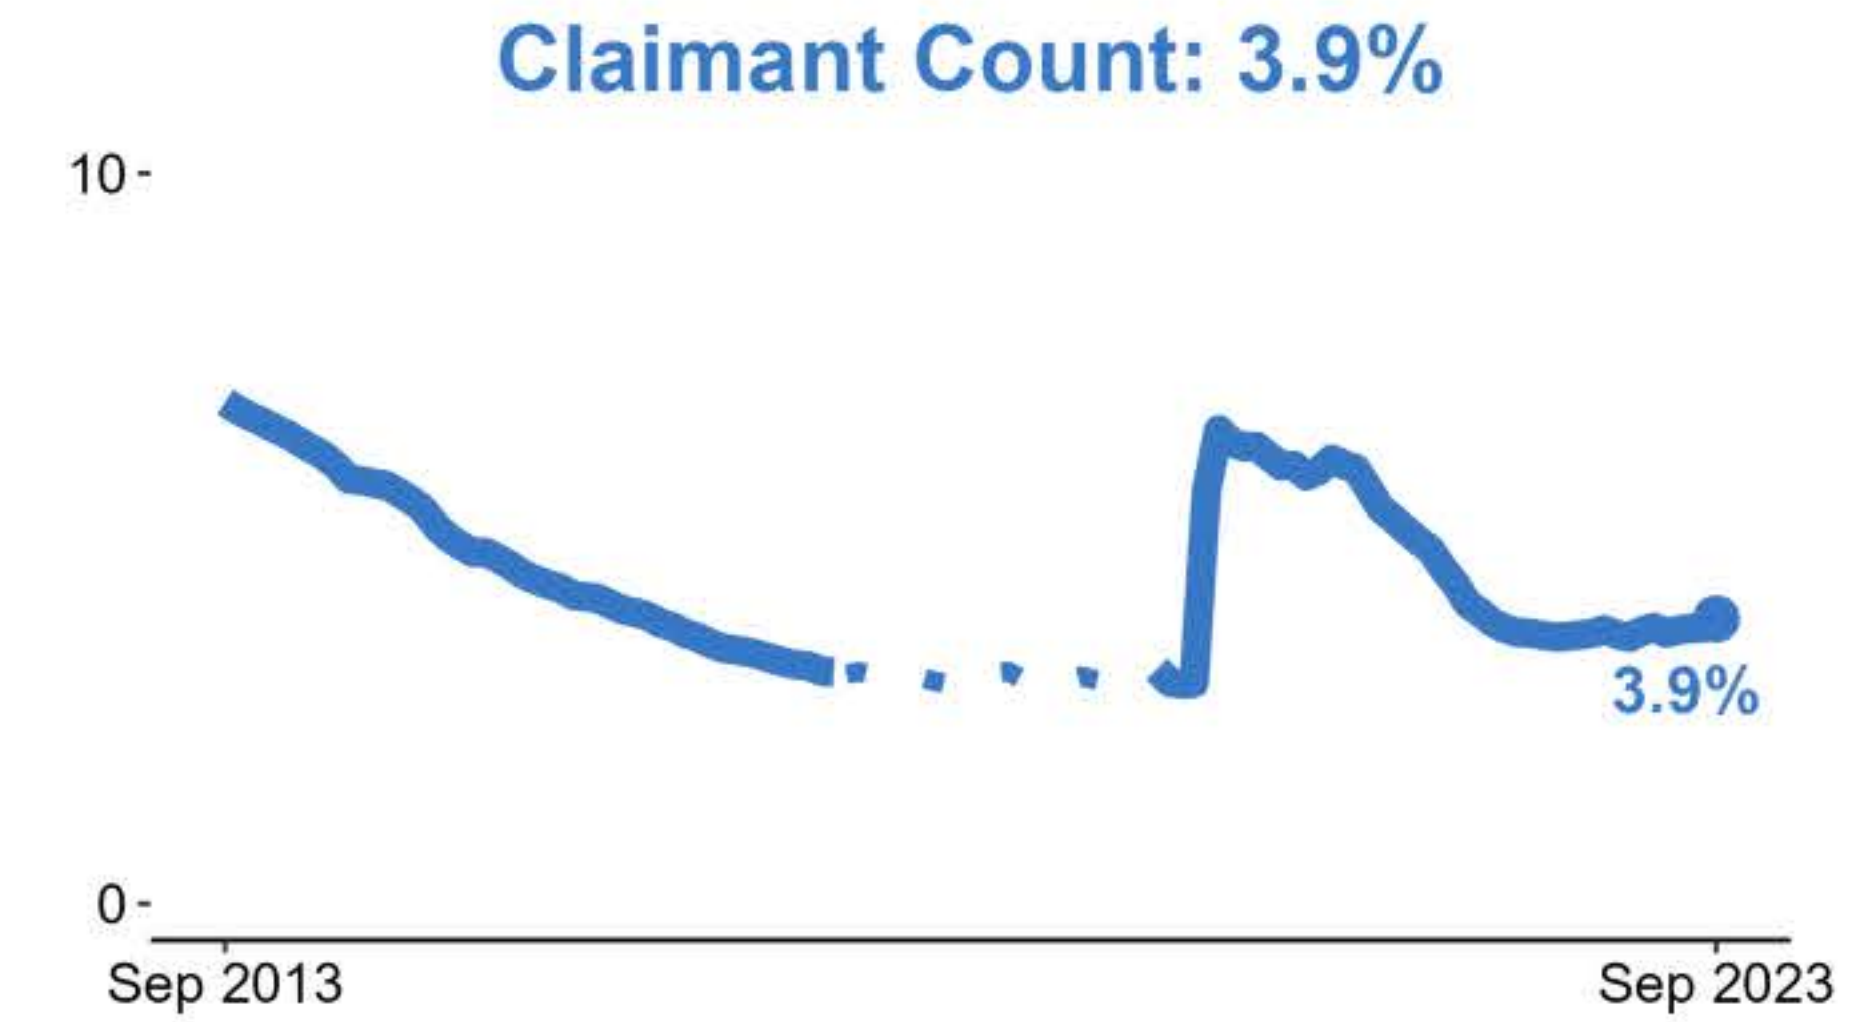

Labour Market Statistics

Labour Force Survey, June-August 2023, seasonally adjusted and subject to future revisions.
Redundancies, Claimant Count and PAYE Real Time Information, September 2023.

Data published: 24 October 2023.