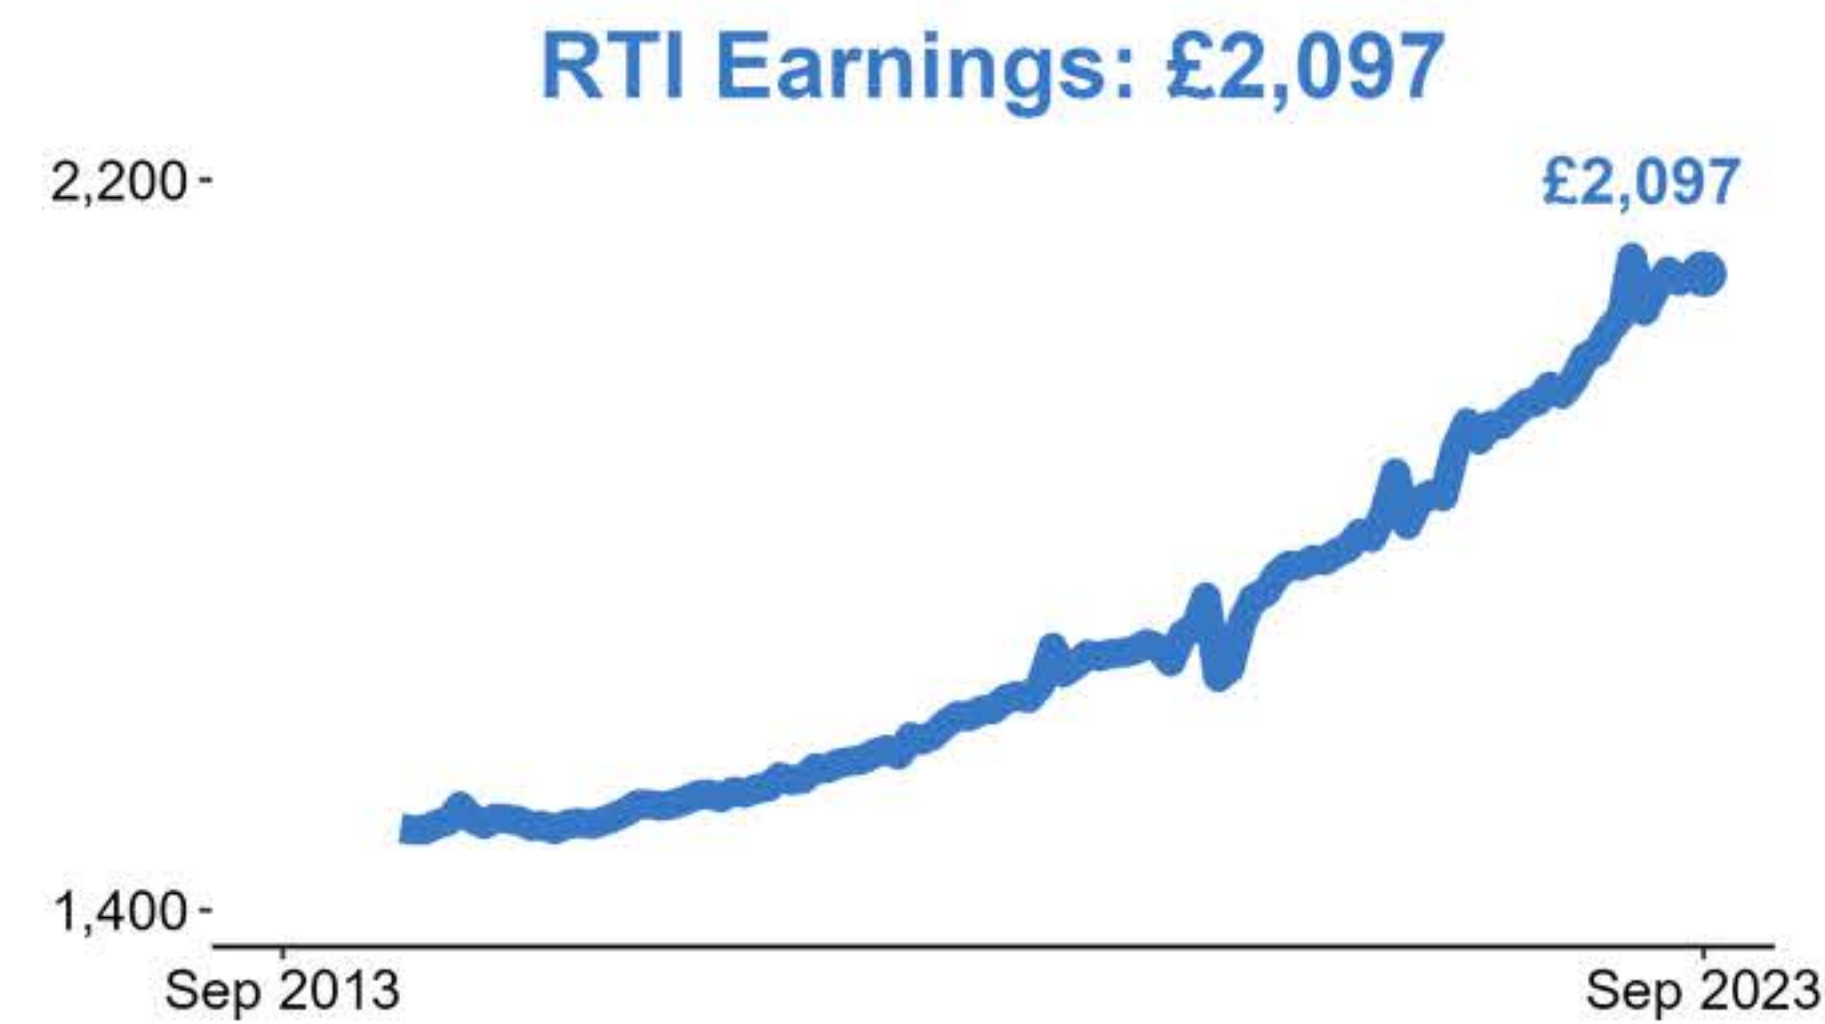

Labour Market Statistics

Labour Force Survey, June-August 2023, seasonally adjusted and subject to future revisions.
Redundancies, Claimant Count and PAYE Real Time Information, September 2023.

Data published: 24 October 2023.