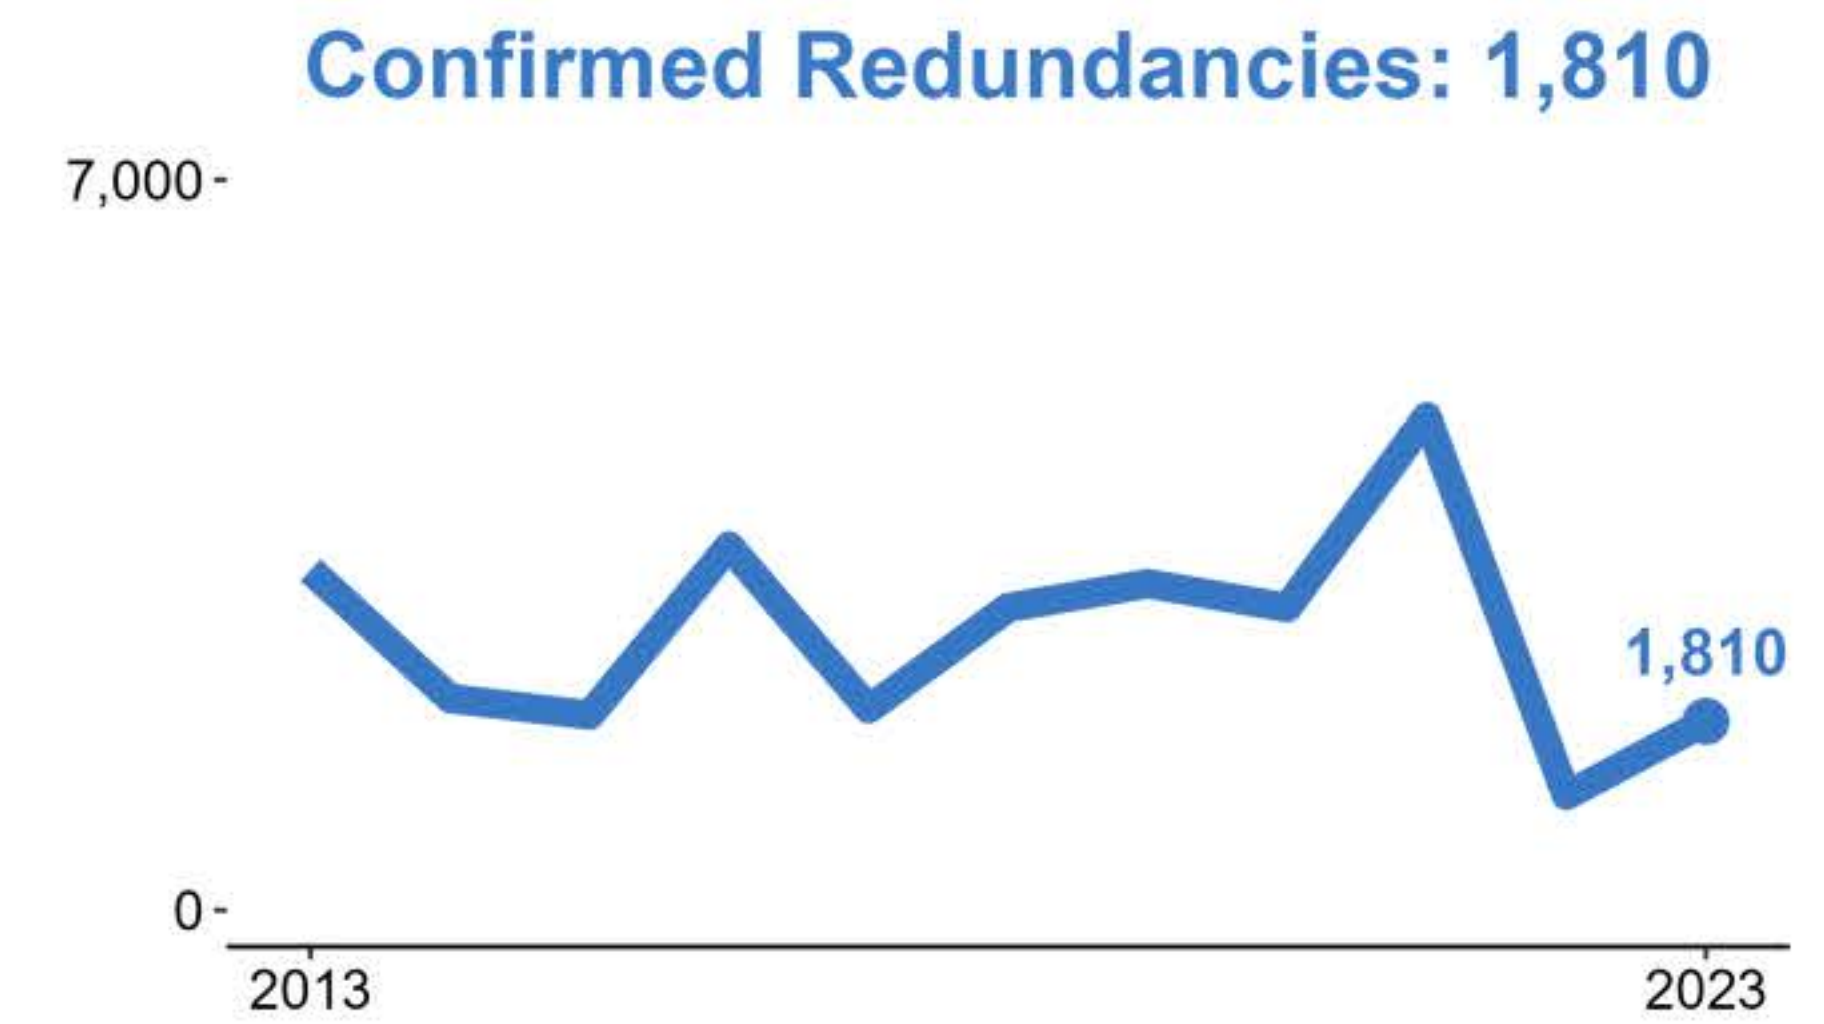

Labour Market Statistics

Labour Force Survey, June-August 2023, seasonally adjusted and subject to future revisions.
Redundancies, Claimant Count and PAYE Real Time Information, September 2023.

Data published: 24 October 2023.