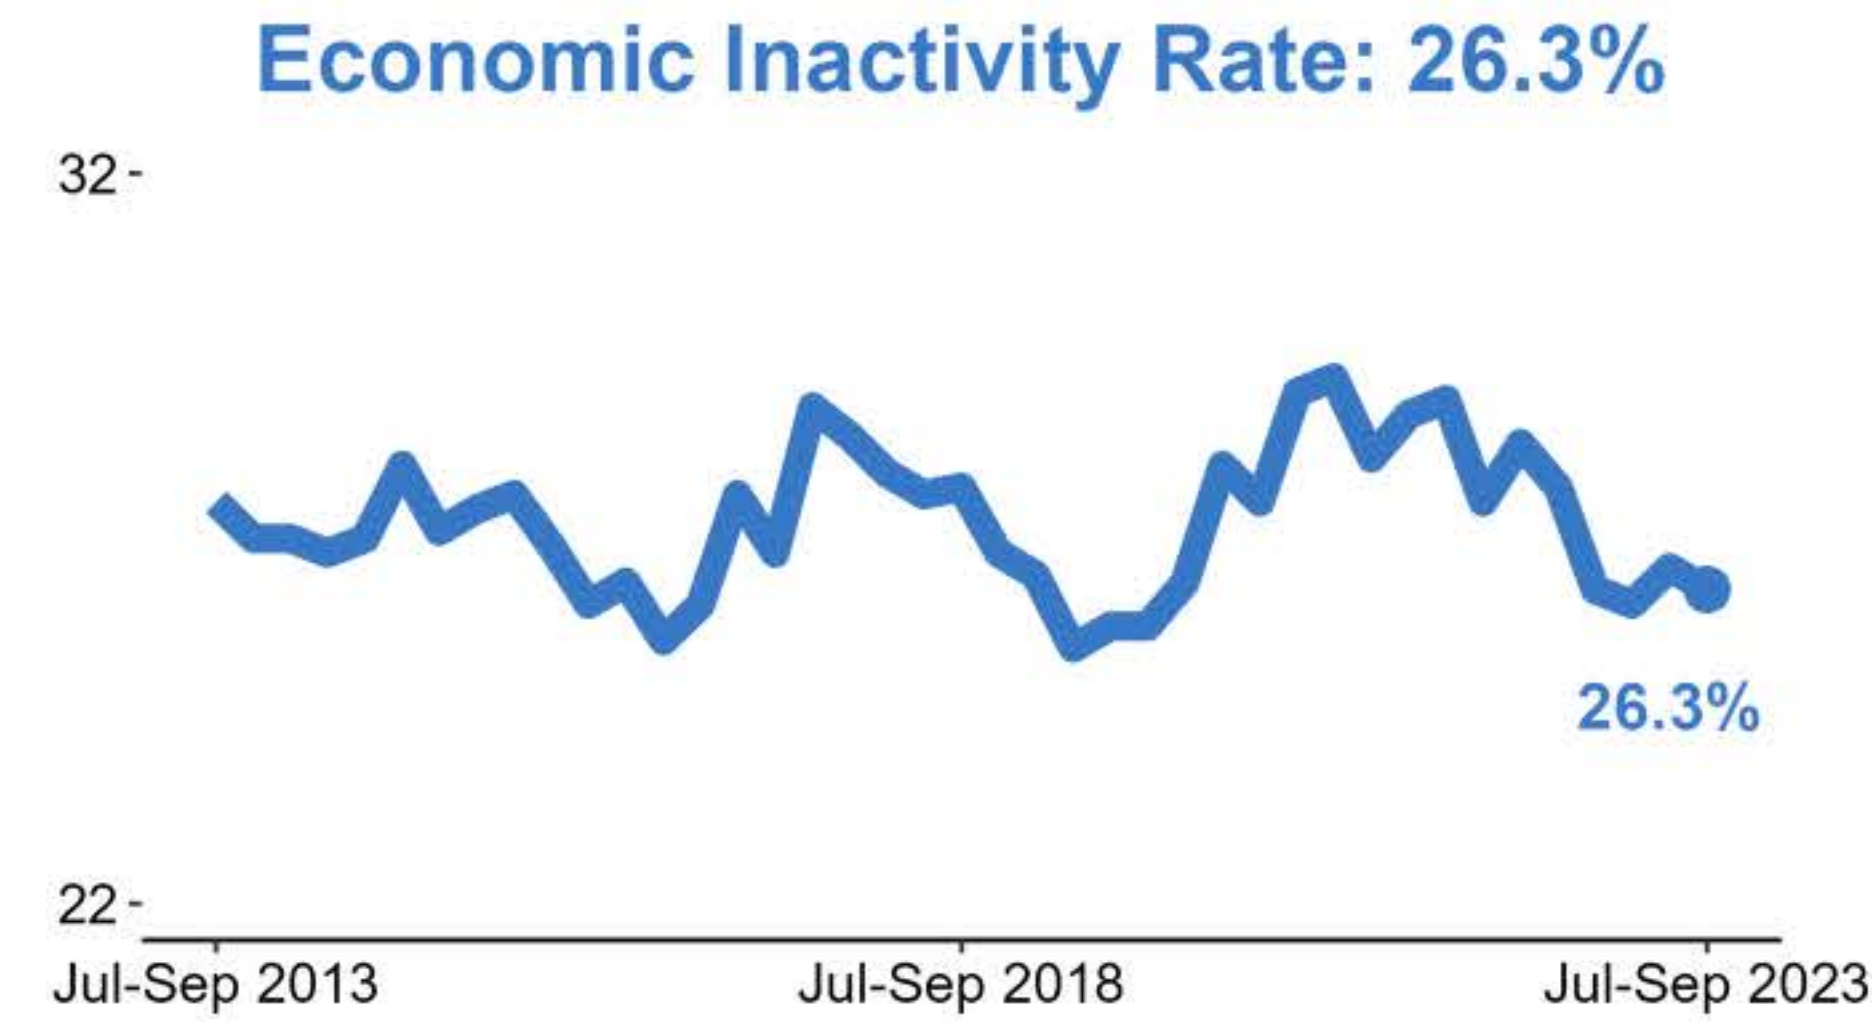

Labour Market Statistics

Labour Force Survey, July-September 2023, seasonally adjusted and subject to future revisions.
Redundancies, Claimant Count and PAYE Real Time Information, October 2023.

Data published: 14 November 2023.