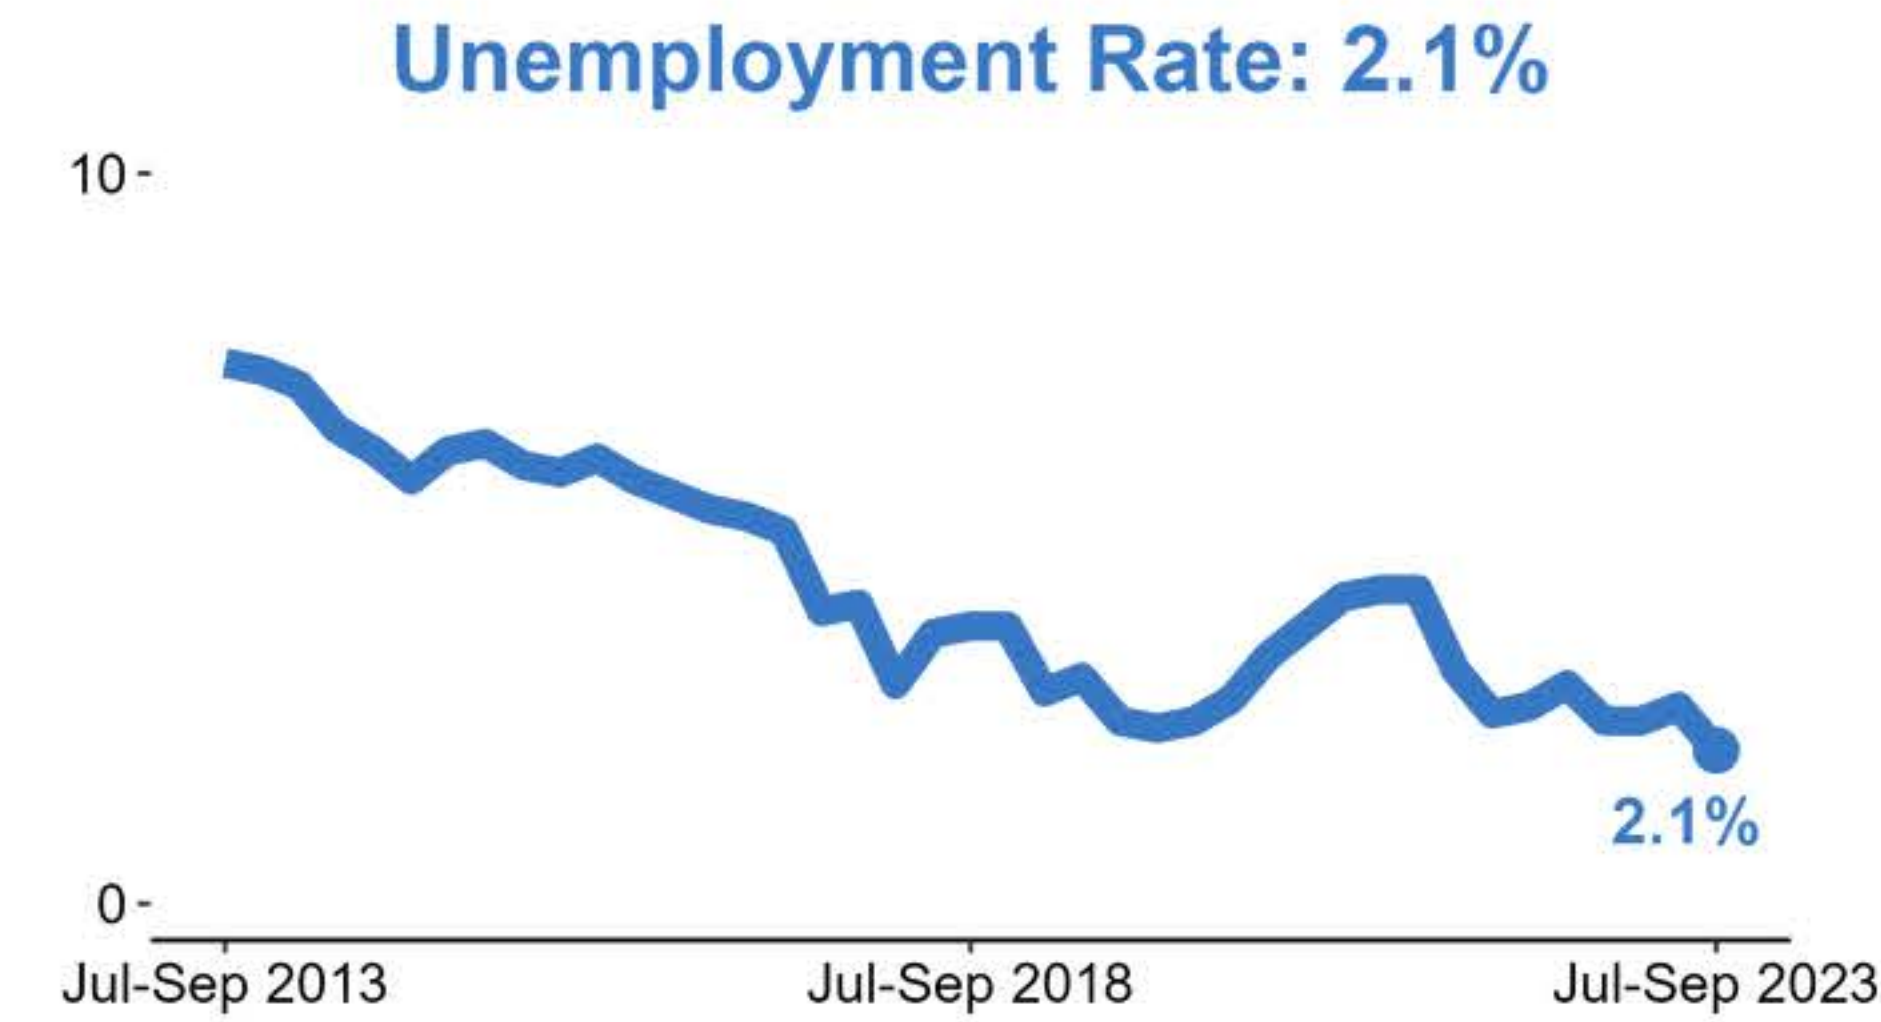

Labour Market Statistics

Labour Force Survey, July-September 2023, seasonally adjusted and subject to future revisions.
Redundancies, Claimant Count and PAYE Real Time Information, October 2023.

Data published: 14 November 2023.