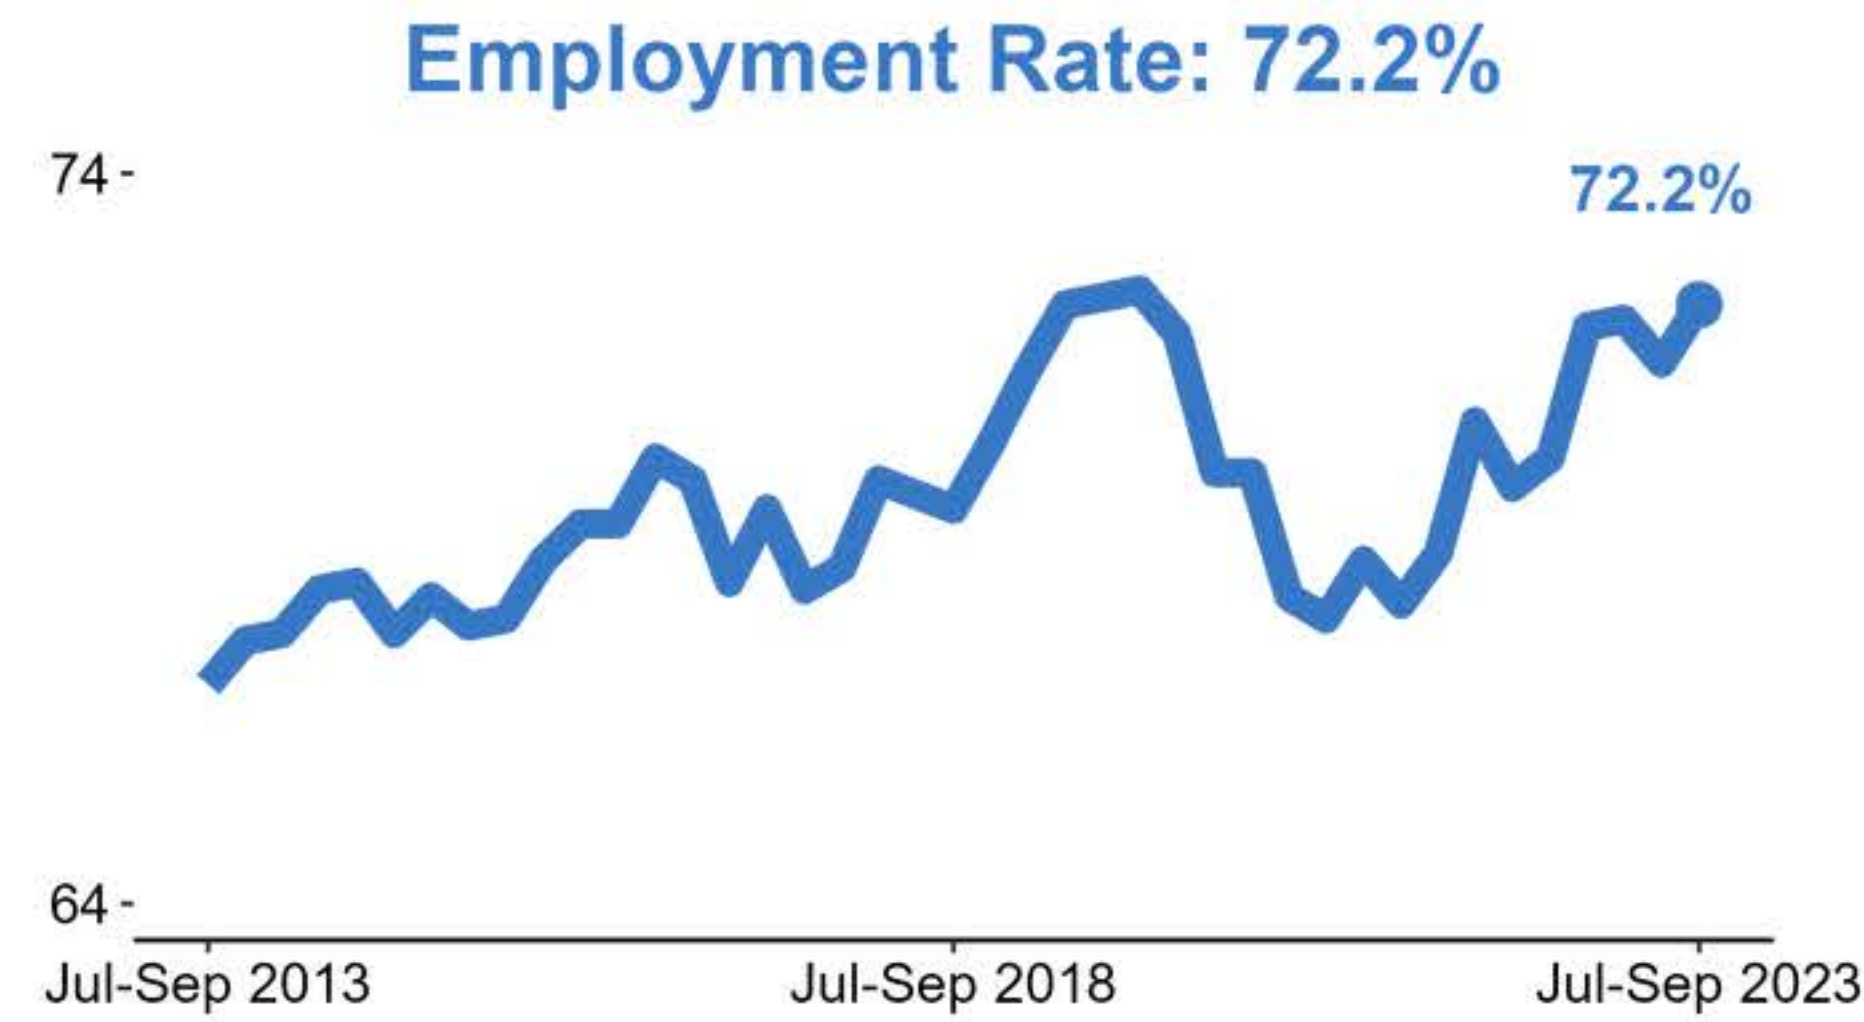

Labour Market Statistics

Labour Force Survey, July-September 2023, seasonally adjusted and subject to future revisions.
Redundancies, Claimant Count and PAYE Real Time Information, October 2023.

Data published: 14 November 2023.