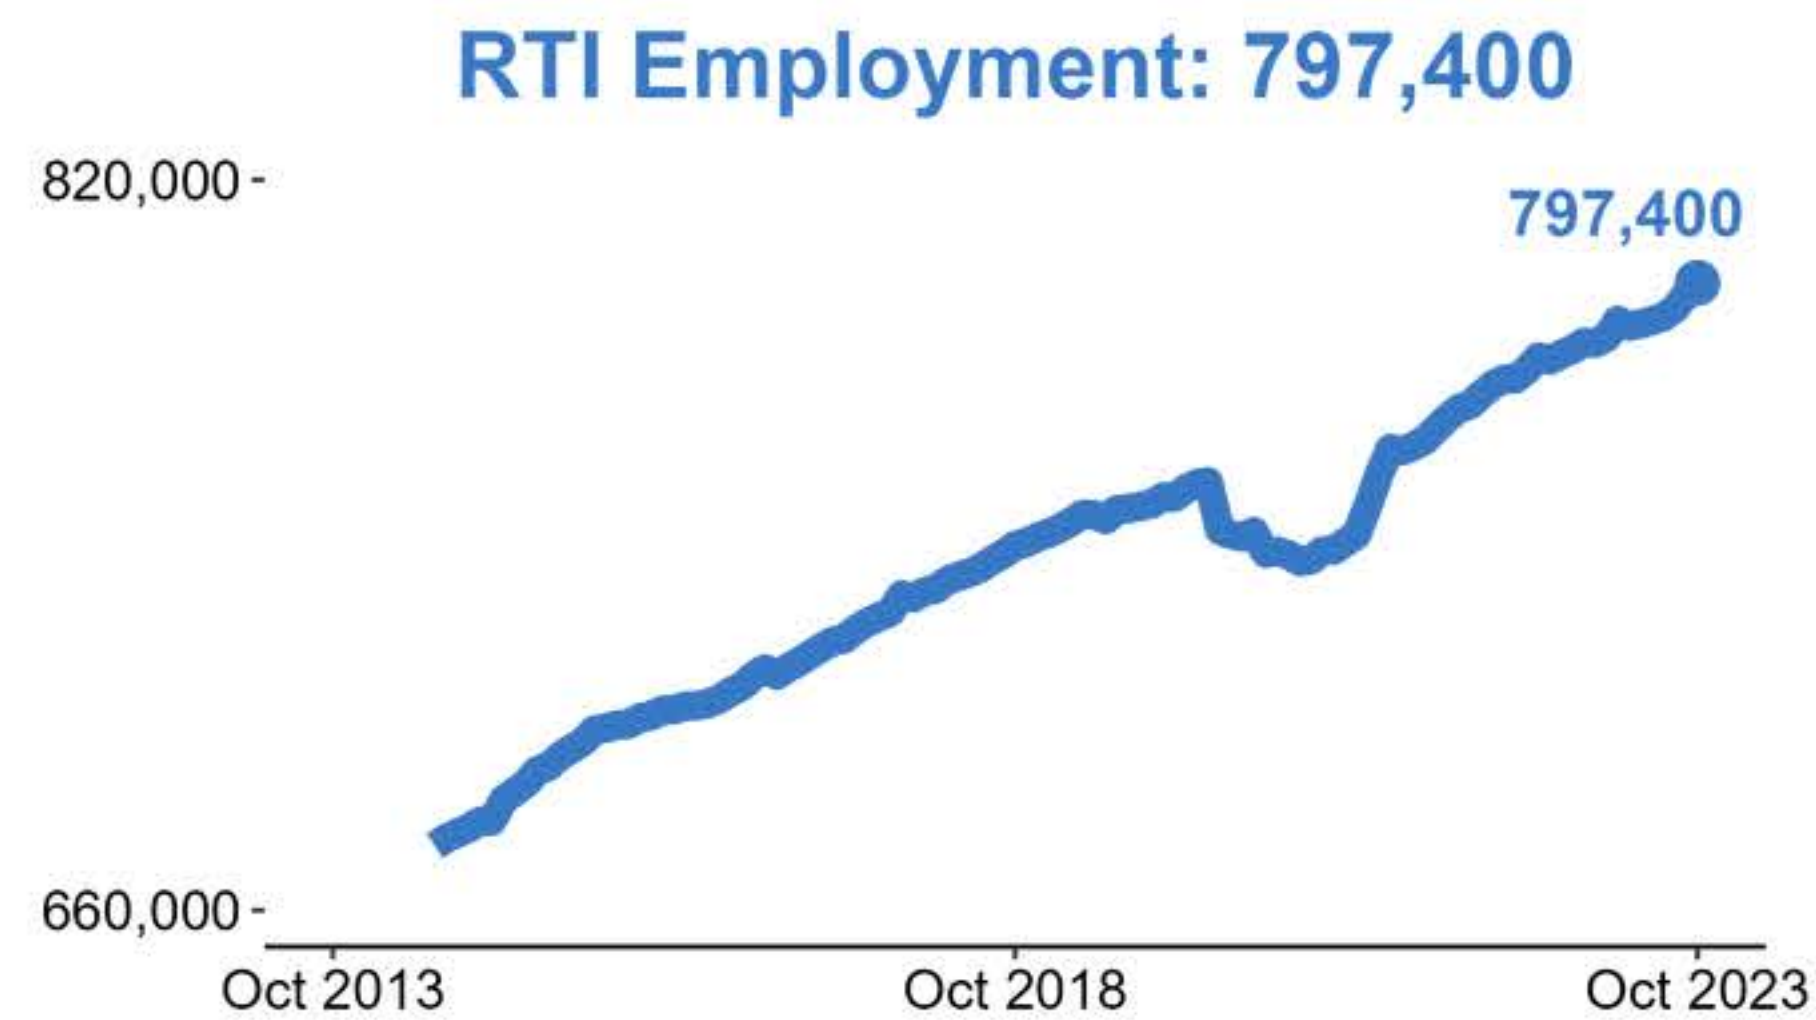

Labour Market Statistics

Labour Force Survey, July-September 2023, seasonally adjusted and subject to future revisions.
Redundancies, Claimant Count and PAYE Real Time Information, October 2023.

Data published: 14 November 2023.