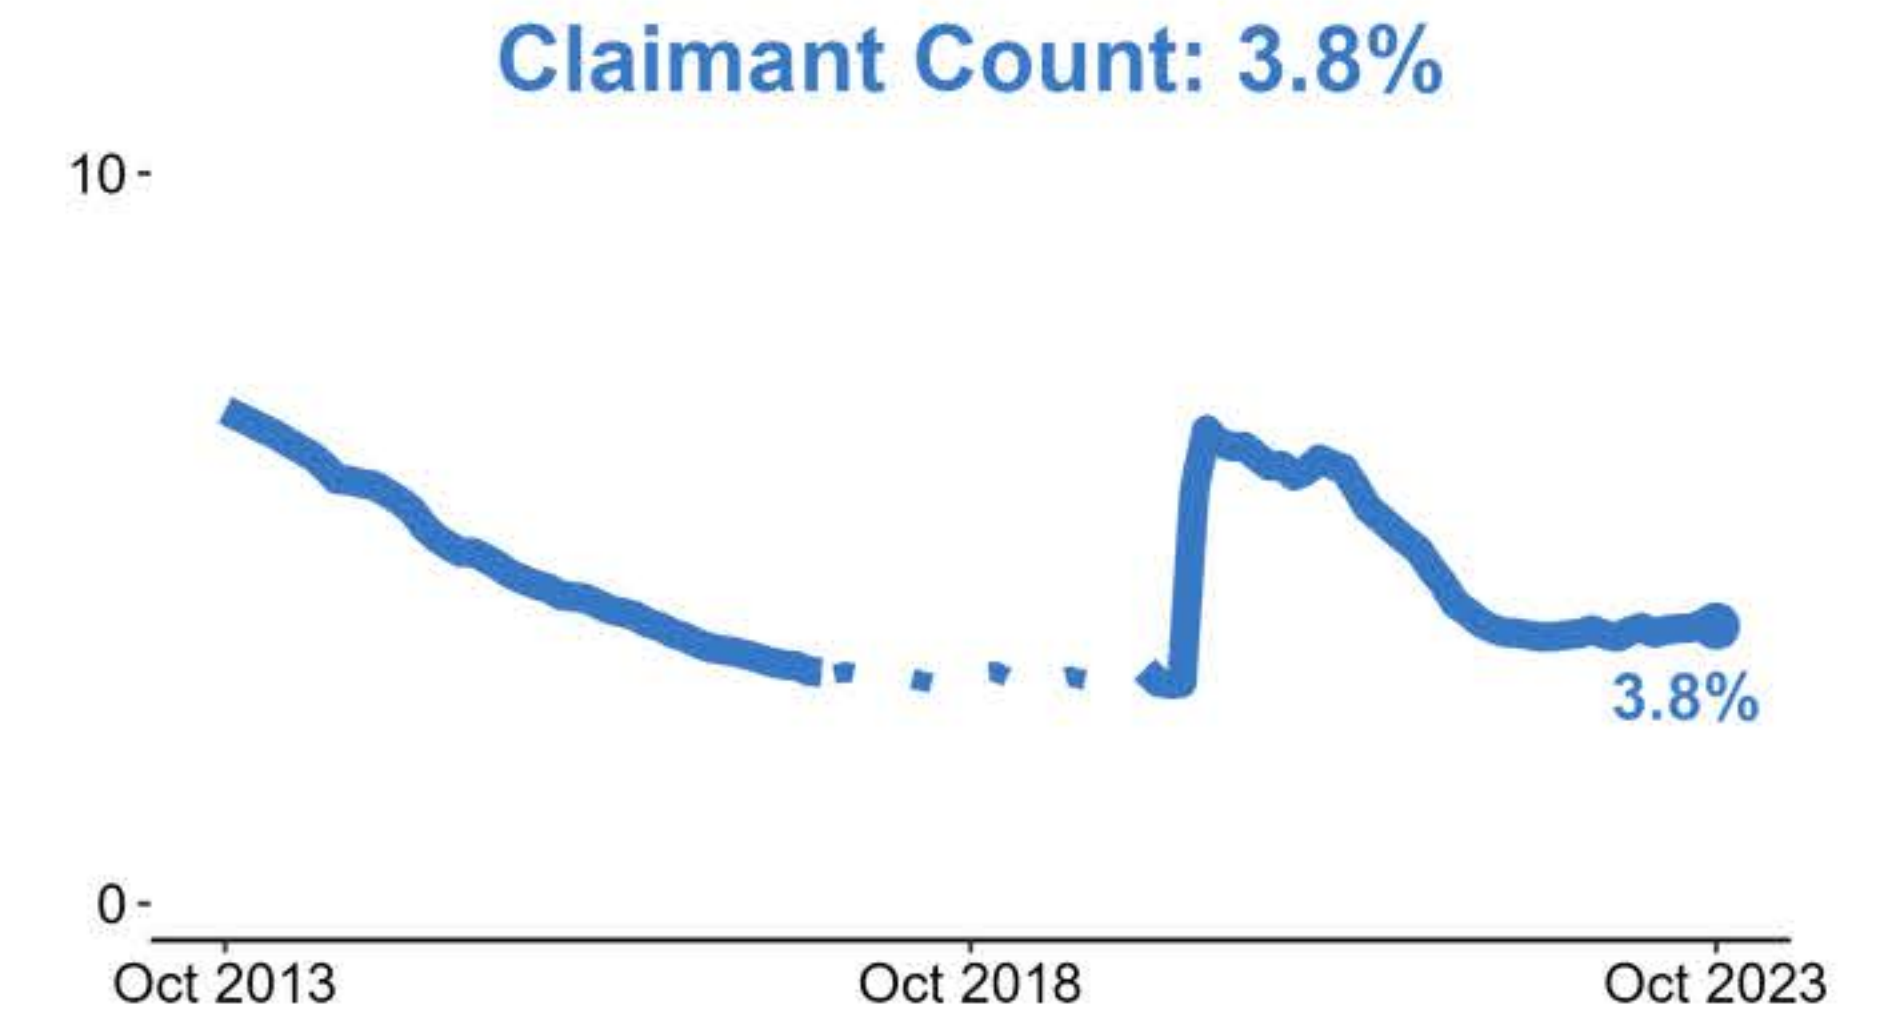

Labour Market Statistics

Labour Force Survey, July-September 2023, seasonally adjusted and subject to future revisions.
Redundancies, Claimant Count and PAYE Real Time Information, October 2023.

Data published: 14 November 2023.