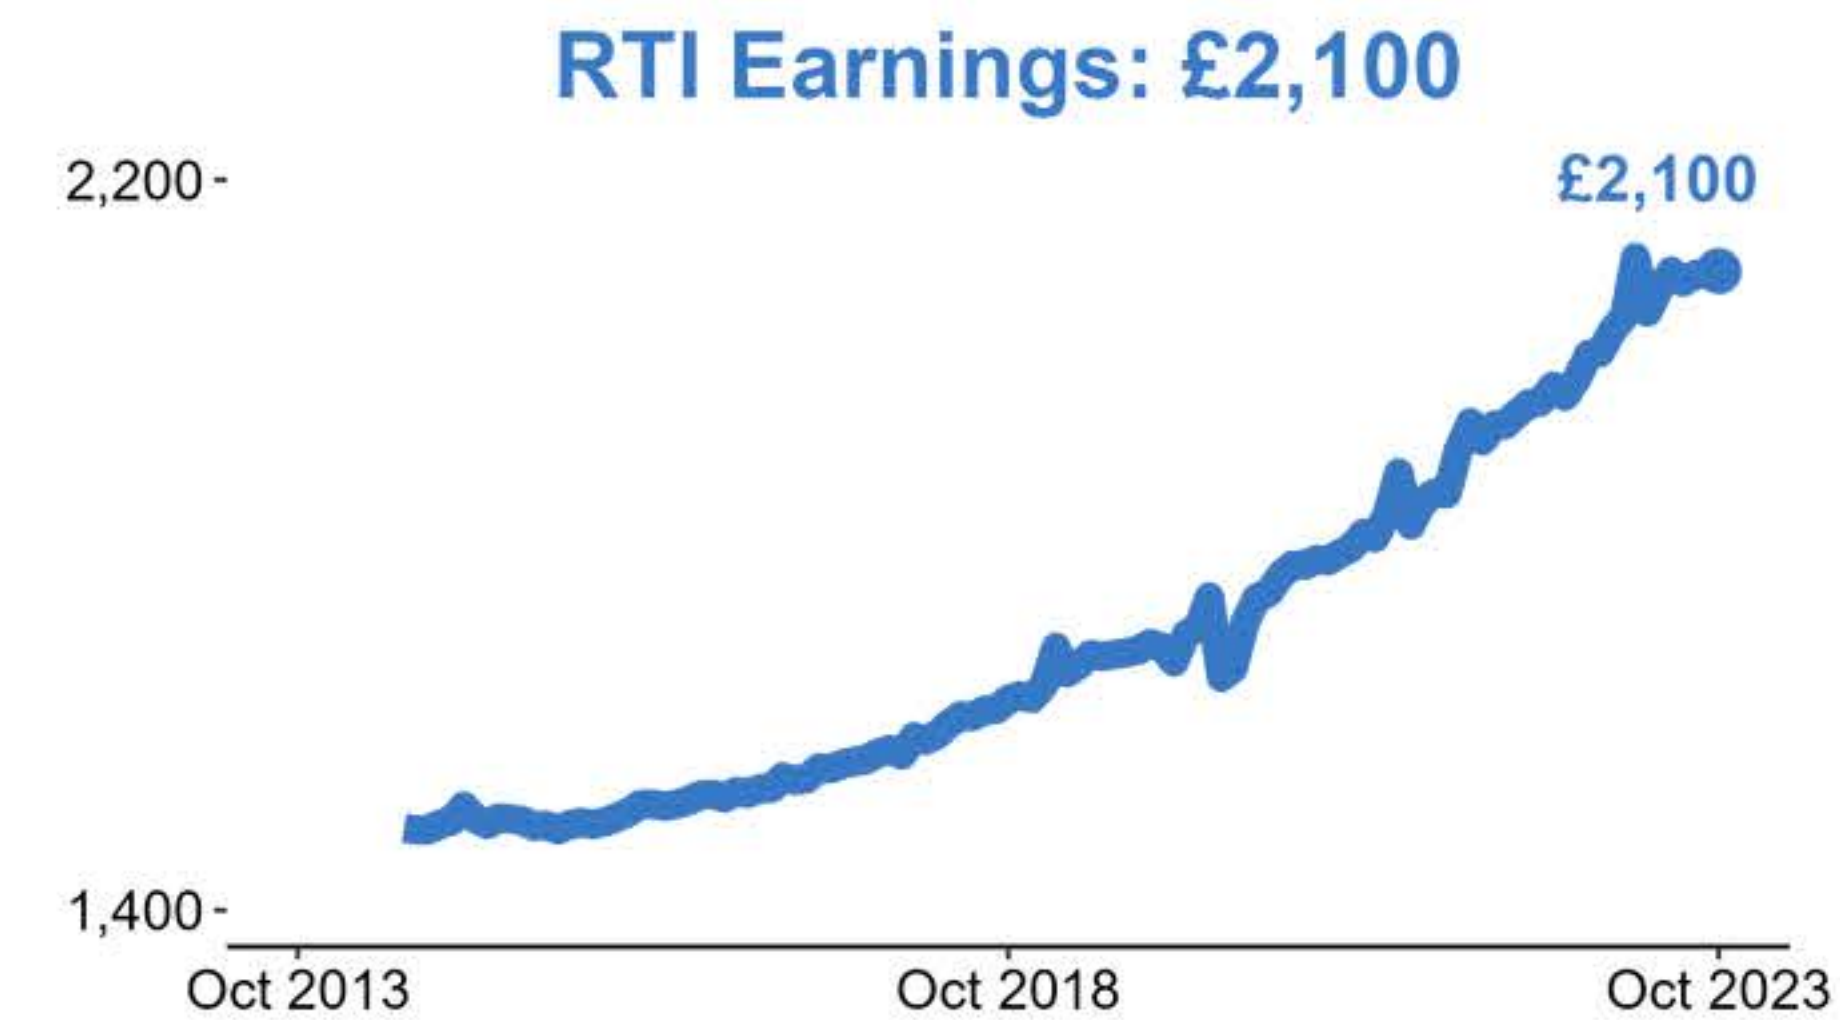

Labour Market Statistics

Labour Force Survey, July-September 2023, seasonally adjusted and subject to future revisions.
Redundancies, Claimant Count and PAYE Real Time Information, October 2023.

Data published: 14 November 2023.