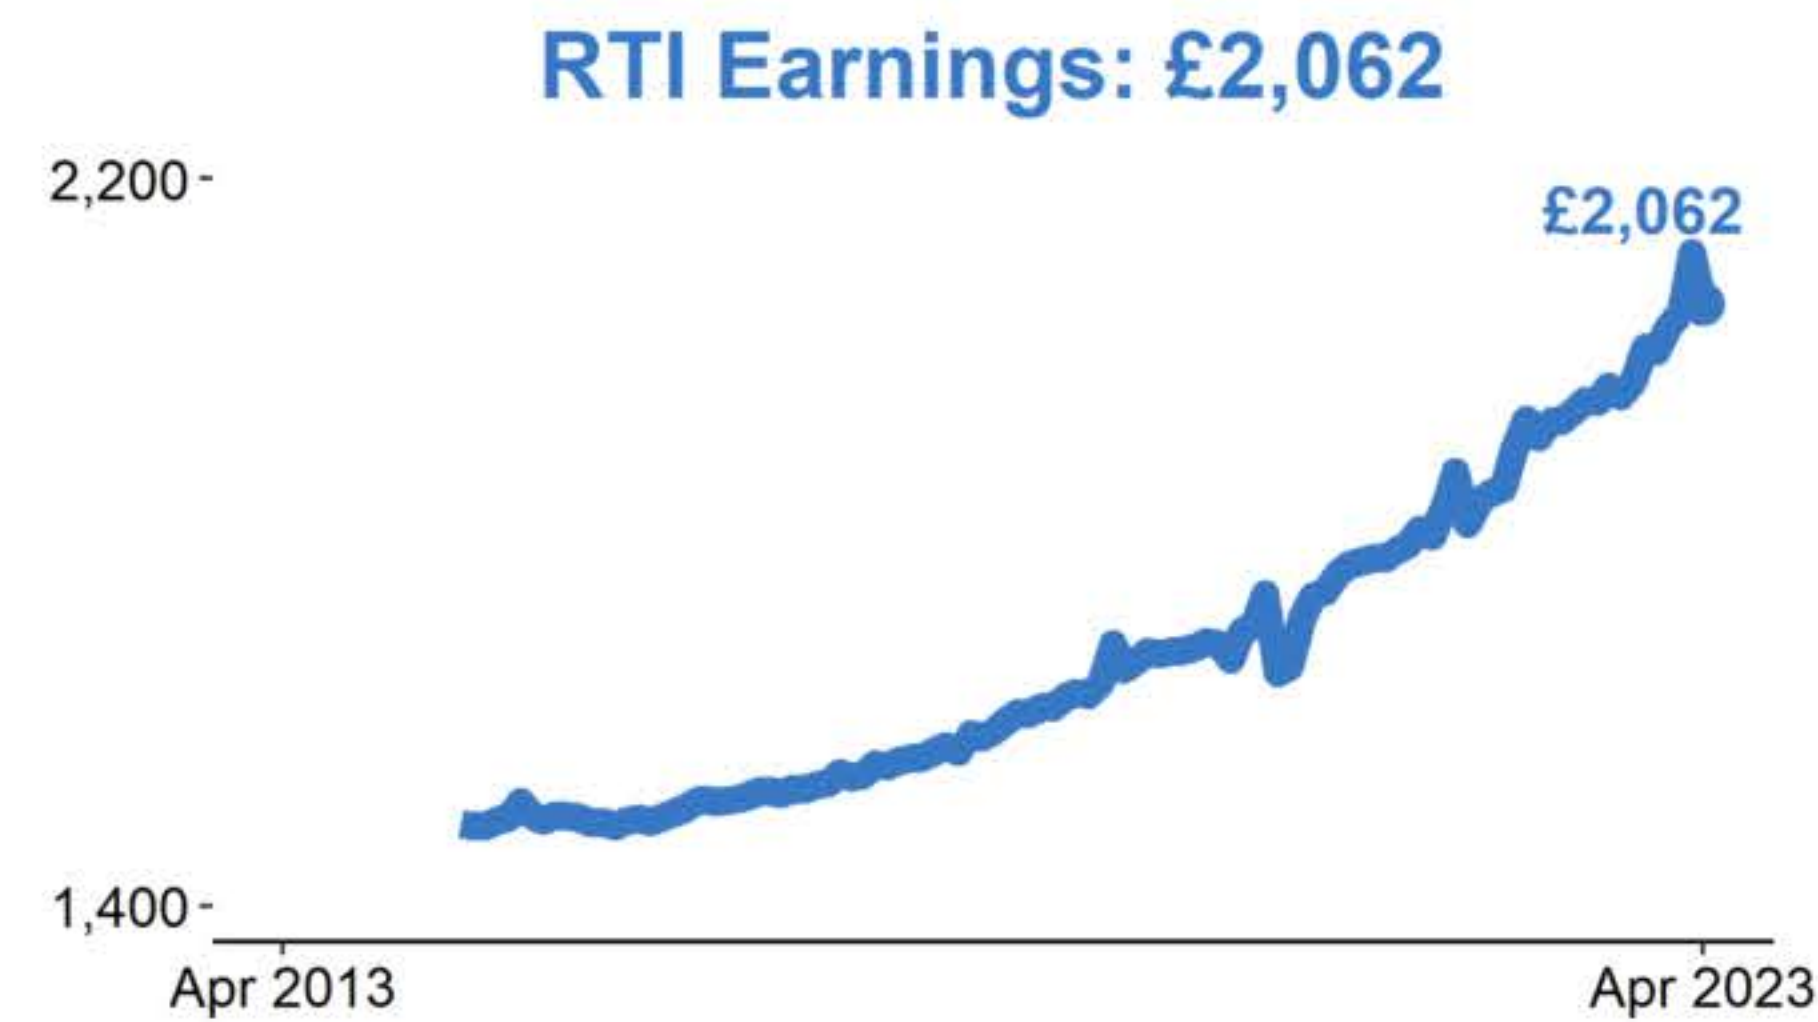

Labour Market Statistics

Labour Force Survey, January-March 2023, seasonally adjusted and subject to future revisions.
Redundancies, Claimant Count and PAYE Real Time Information, April 2023.

Data published: 16 May 2023.