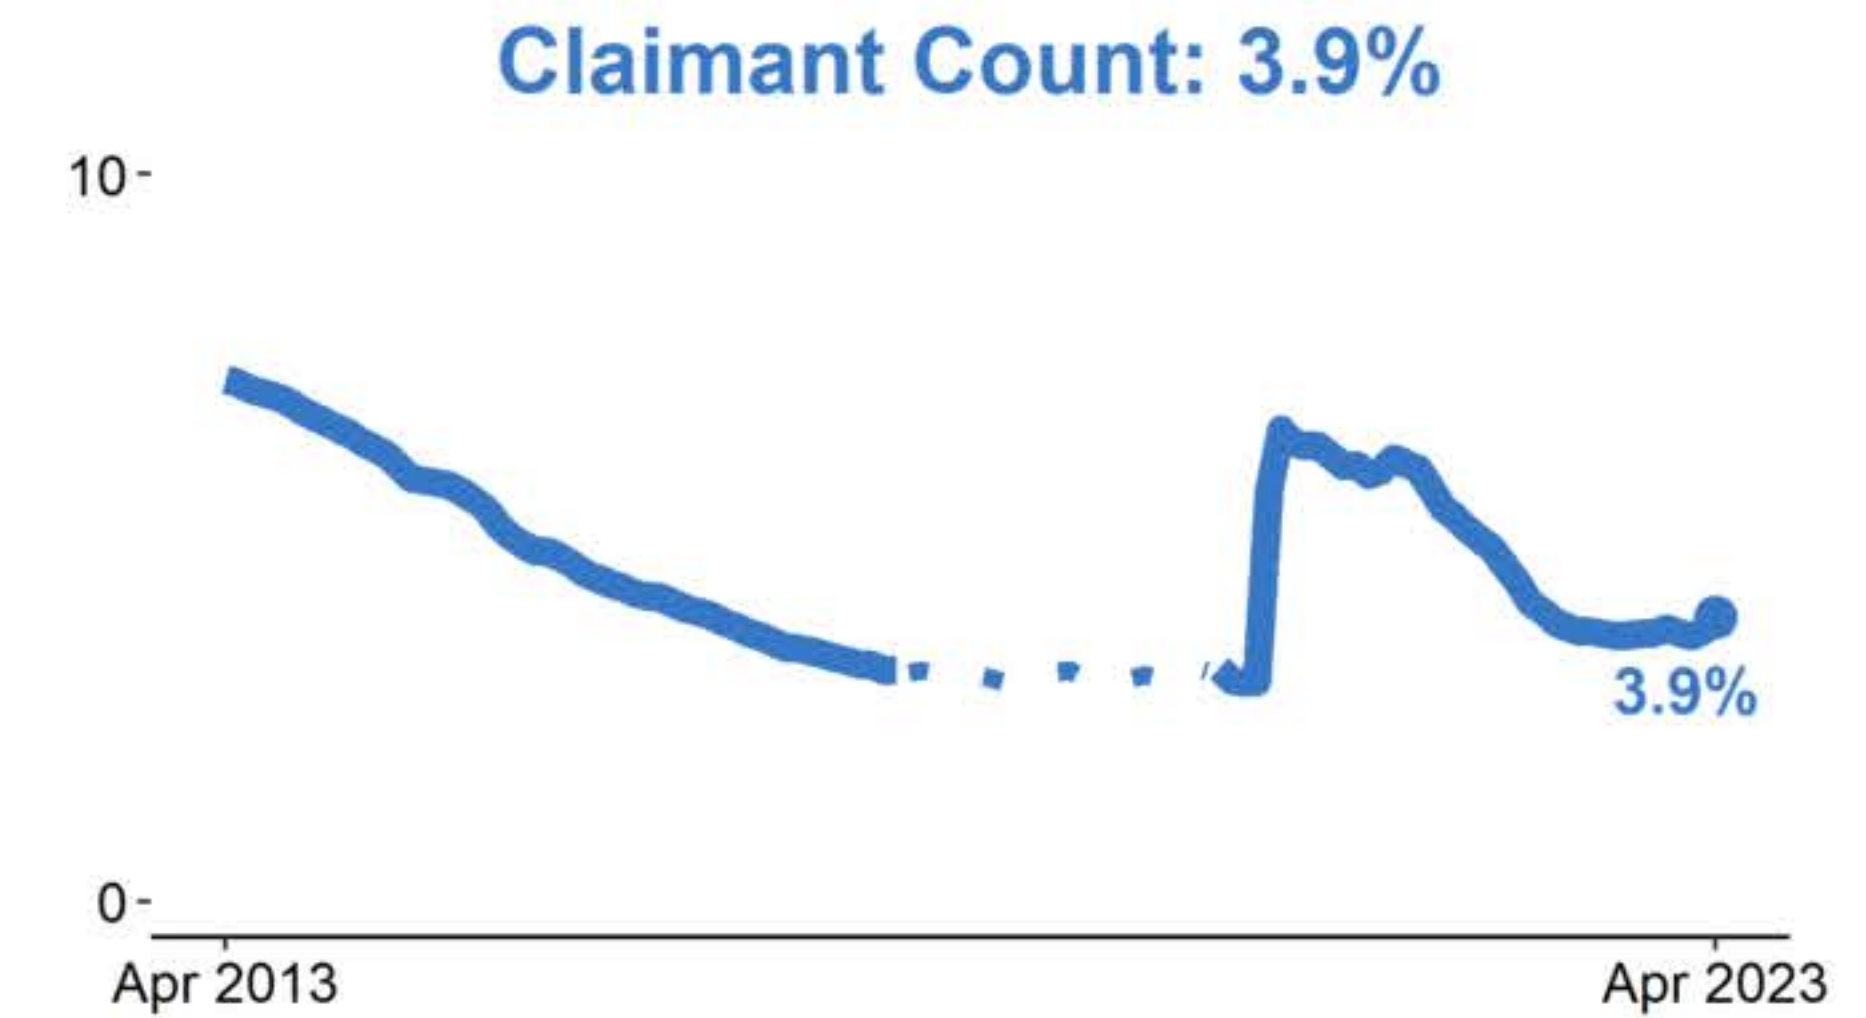

Labour Market Statistics

Labour Force Survey, January-March 2023, seasonally adjusted and subject to future revisions.
Redundancies, Claimant Count and PAYE Real Time Information, April 2023.

Data published: 16 May 2023.