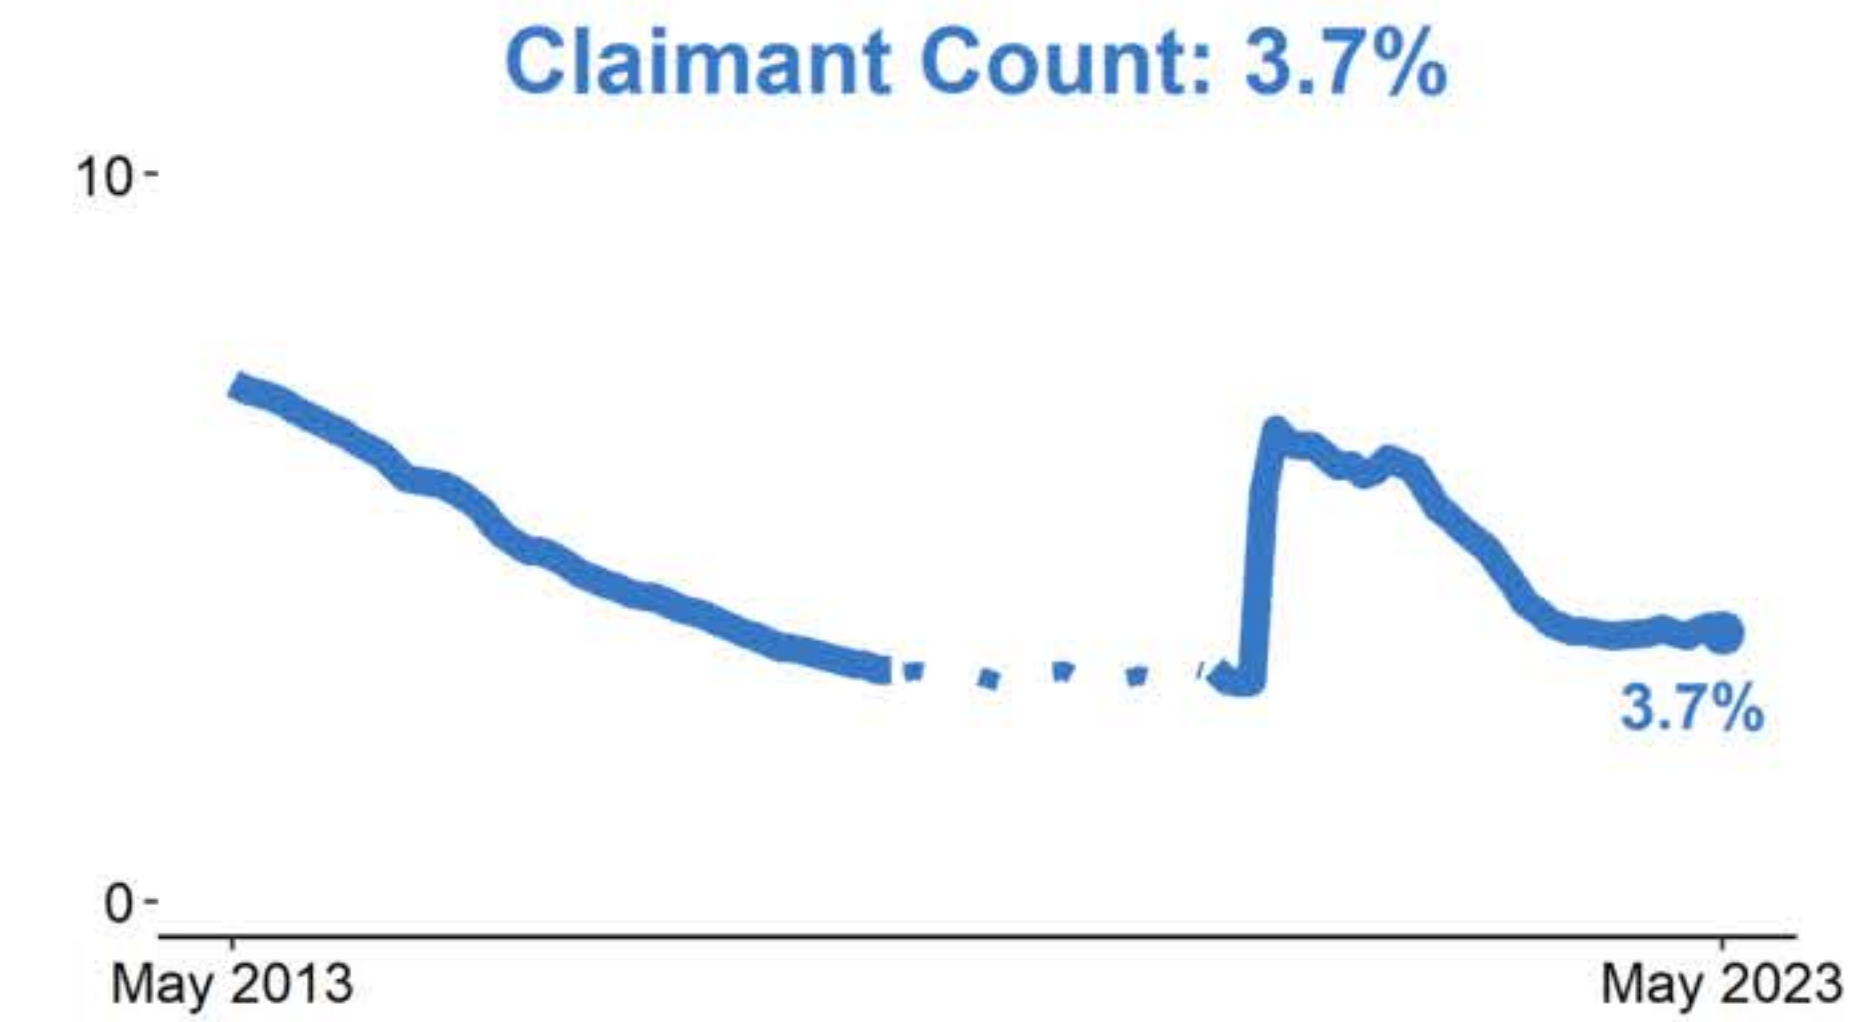

Labour Market Statistics

Labour Force Survey, February-April 2023, seasonally adjusted and subject to future revisions.
 Quarterly Employment Survey, March 2023, seasonally adjusted and subject to future revisions.
 Redundancies, Claimant Count and PAYE Real Time Information, May 2023.
 Data published: 13 June 2023.