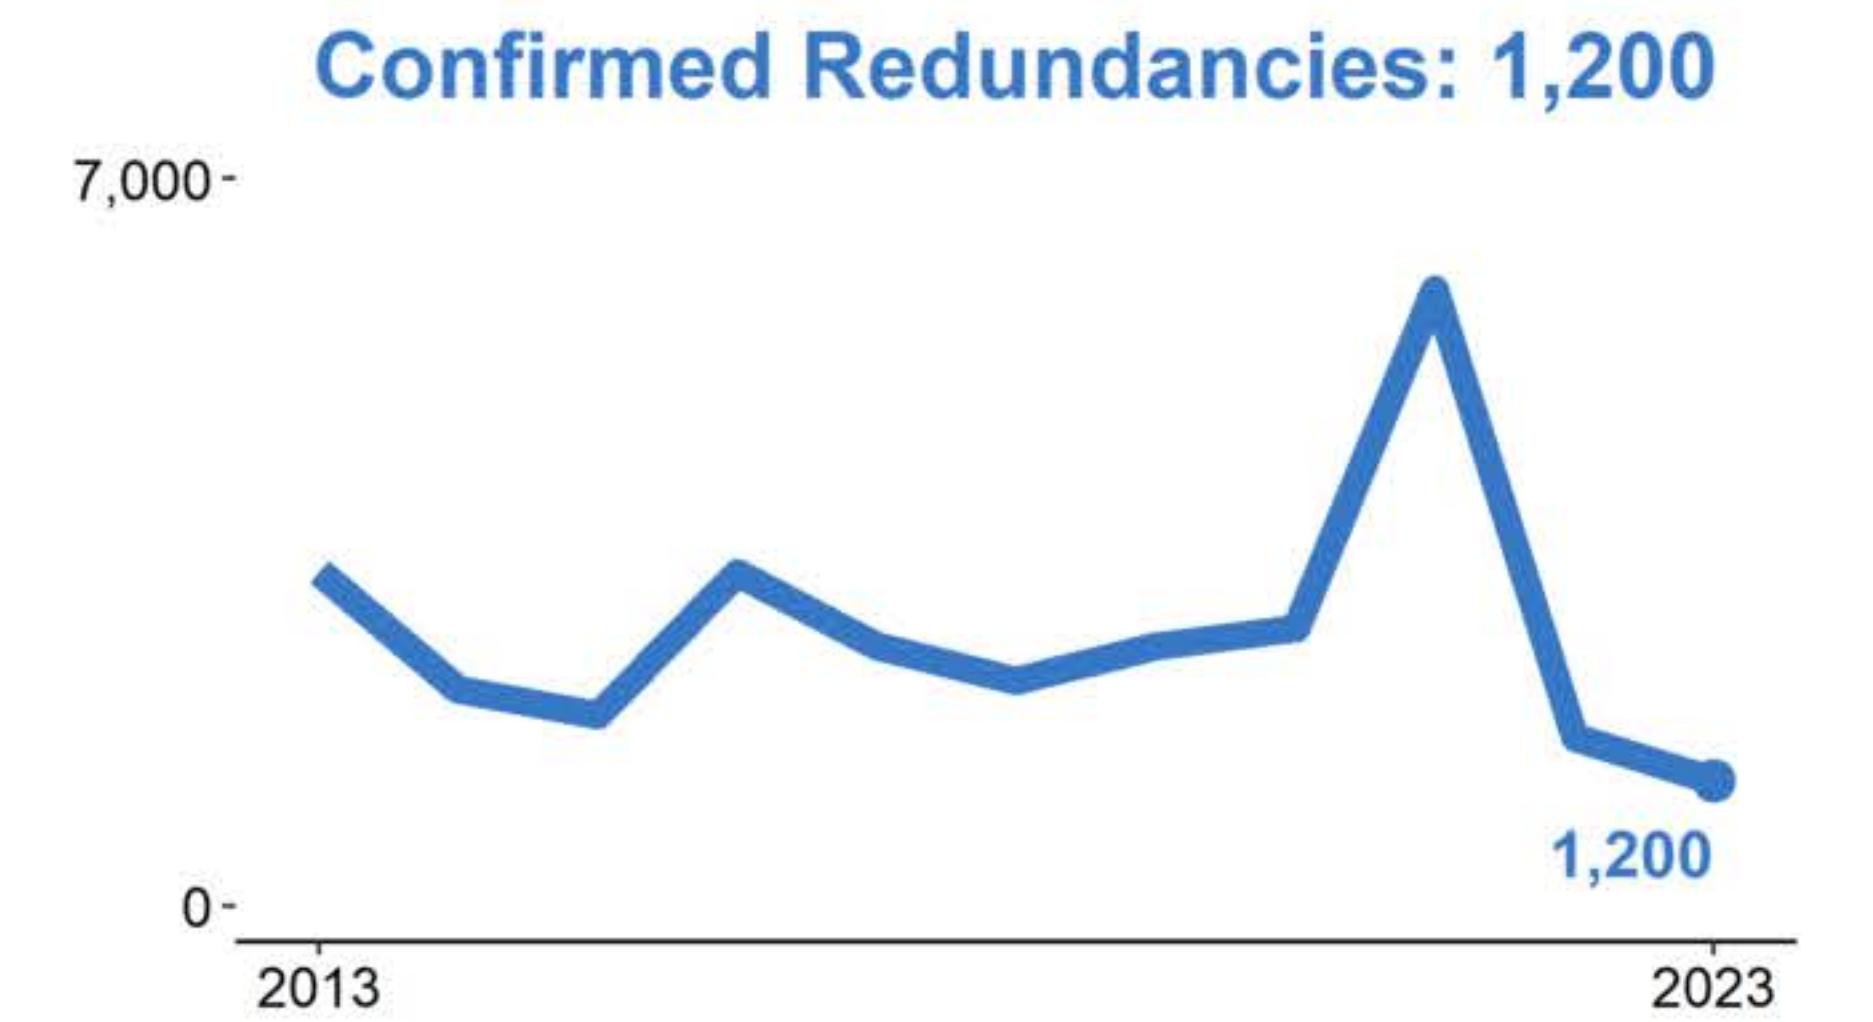

Labour Market Statistics

Labour Force Survey, February-April 2023, seasonally adjusted and subject to future revisions.
 Quarterly Employment Survey, March 2023, seasonally adjusted and subject to future revisions.
 Redundancies, Claimant Count and PAYE Real Time Information, May 2023.
 Data published: 13 June 2023.