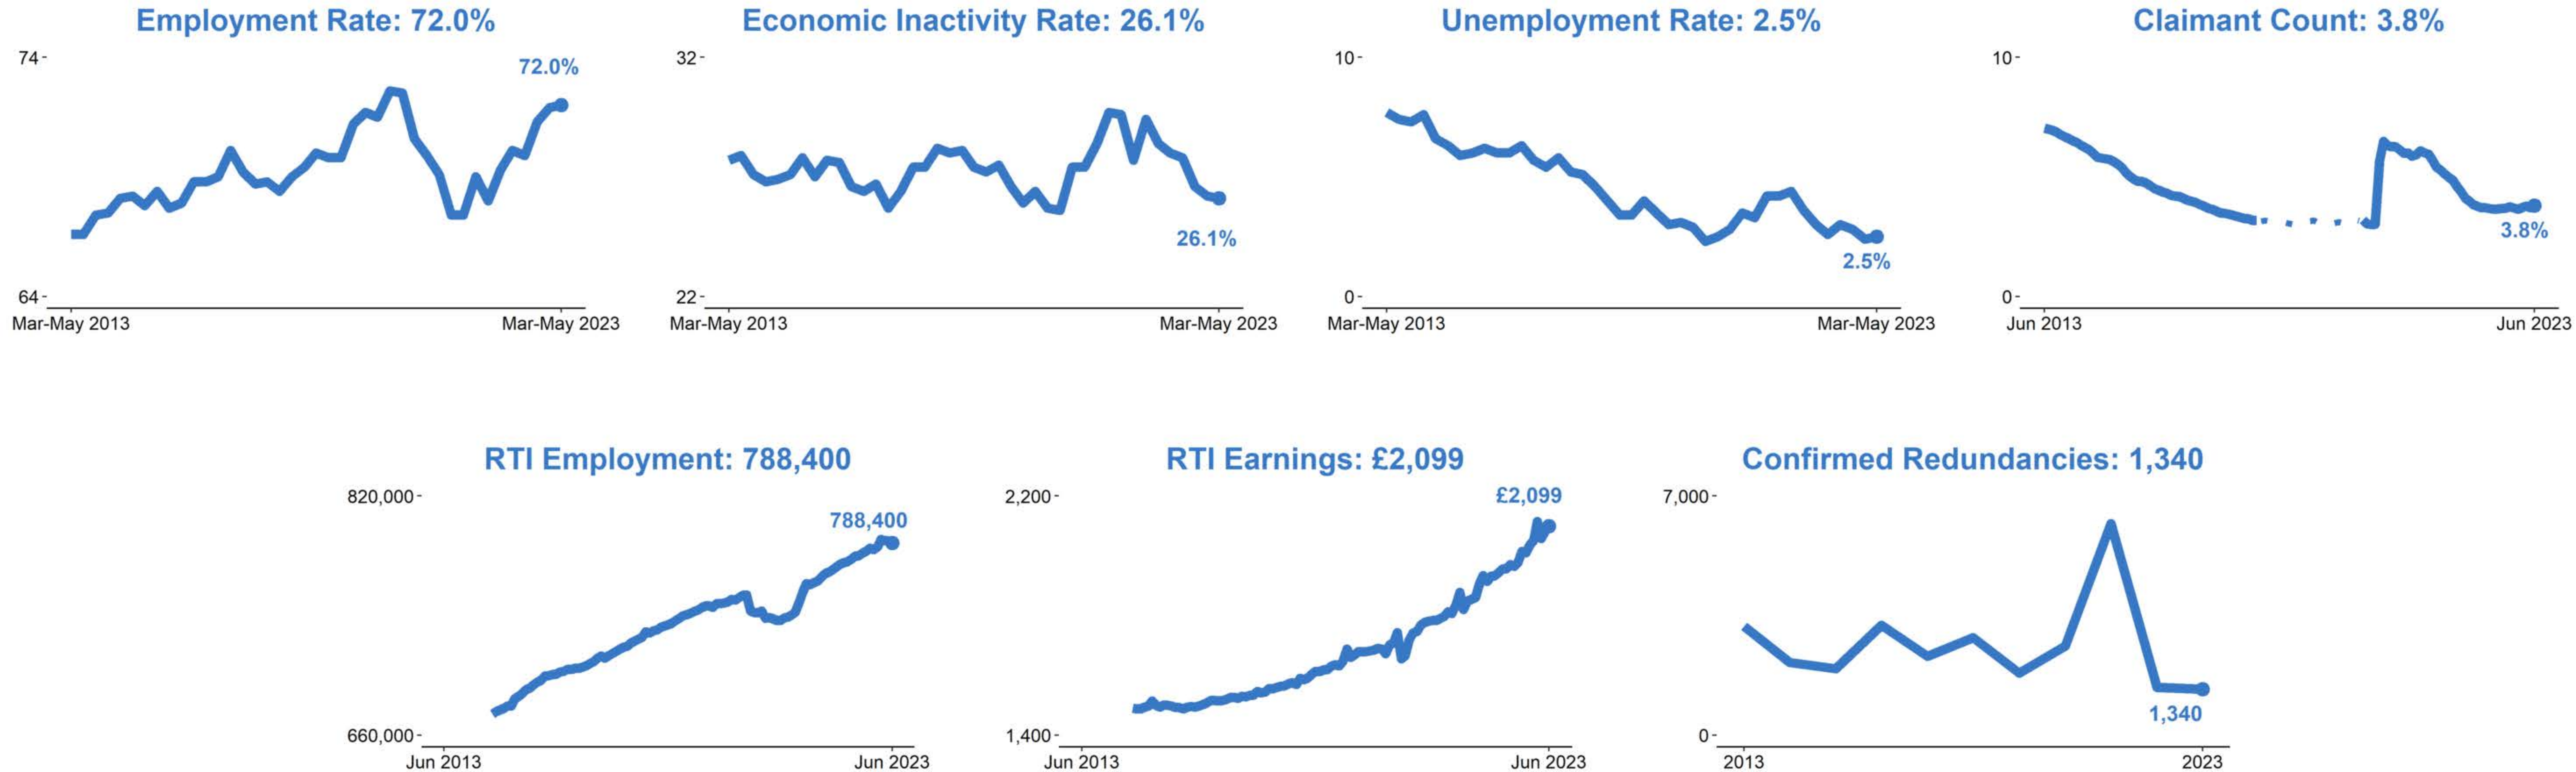

Labour Market Statistics

Labour Force Survey, March-May 2023, seasonally adjusted and subject to future revisions.
Redundancies, Claimant Count and PAYE Real Time Information, June 2023.

Data published: 11 July 2023.