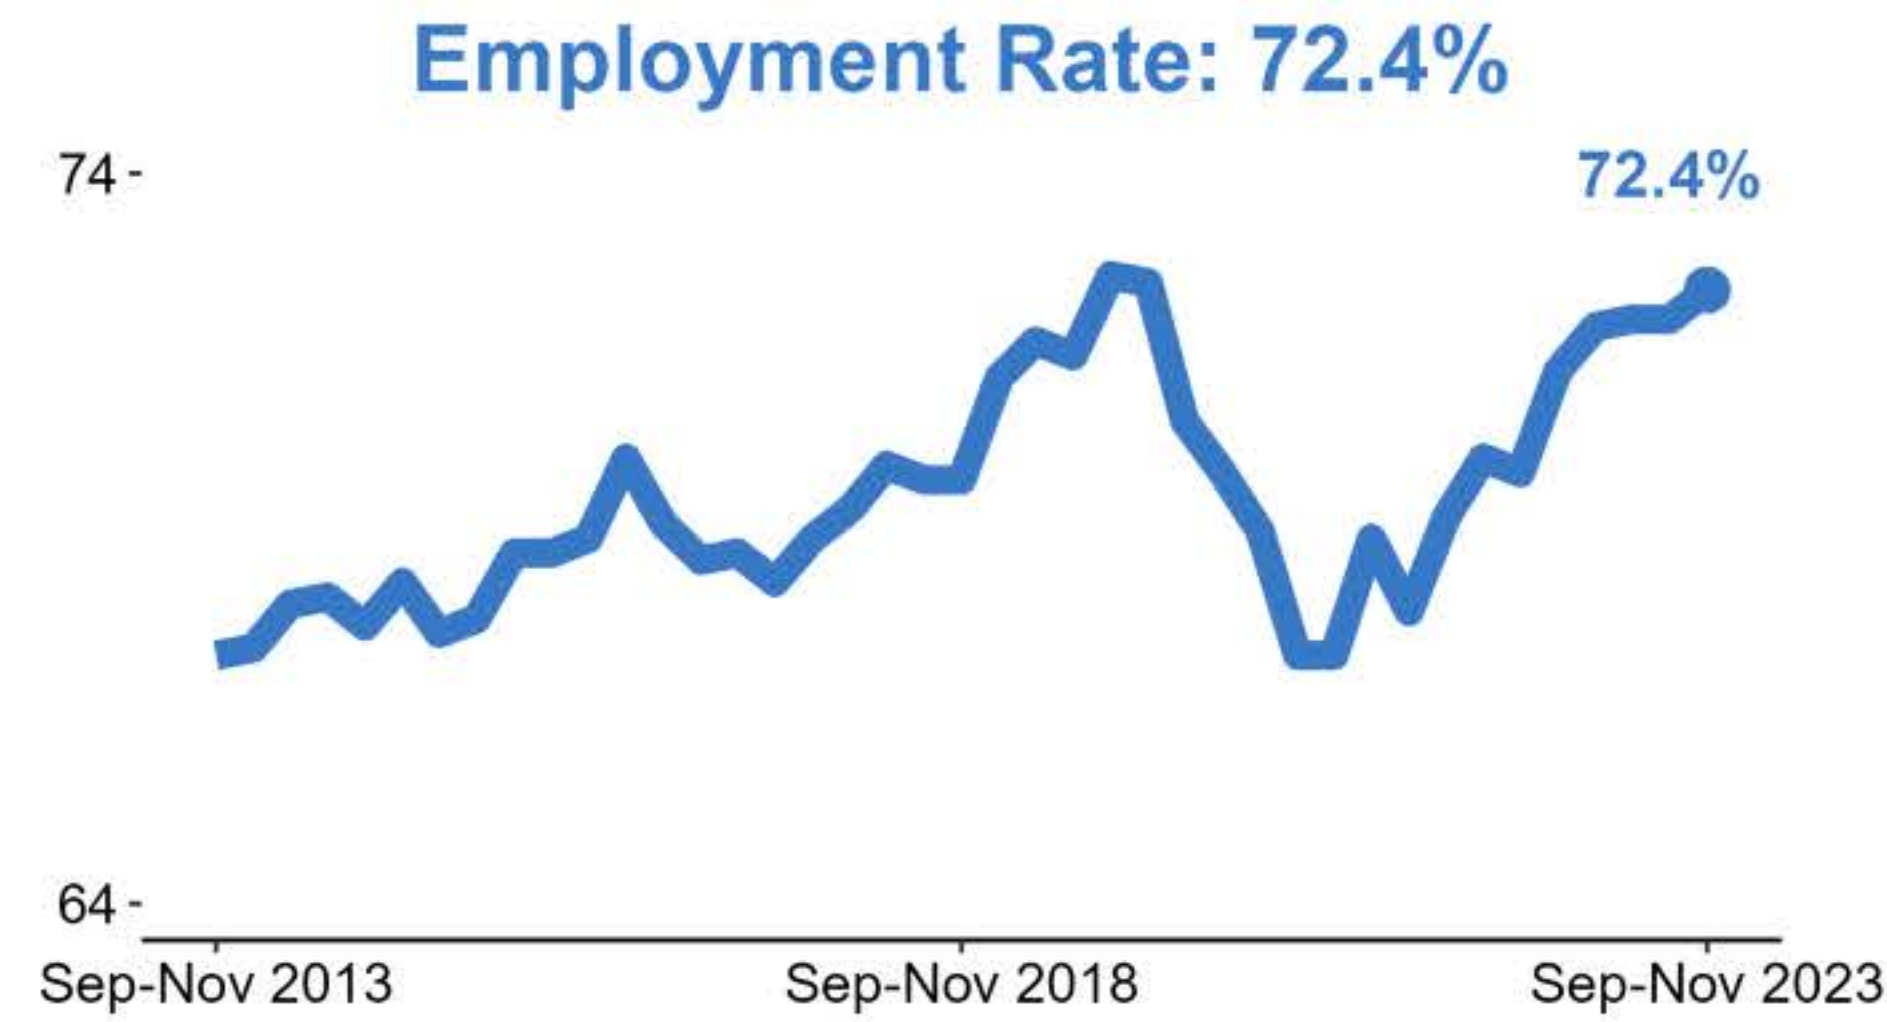

Labour Market Statistics

Labour Force Survey, September-November 2023, seasonally adjusted and subject to future revisions.
Redundancies, Claimant Count and PAYE Real Time Information, December 2023.

Data published: 16 January 2024.