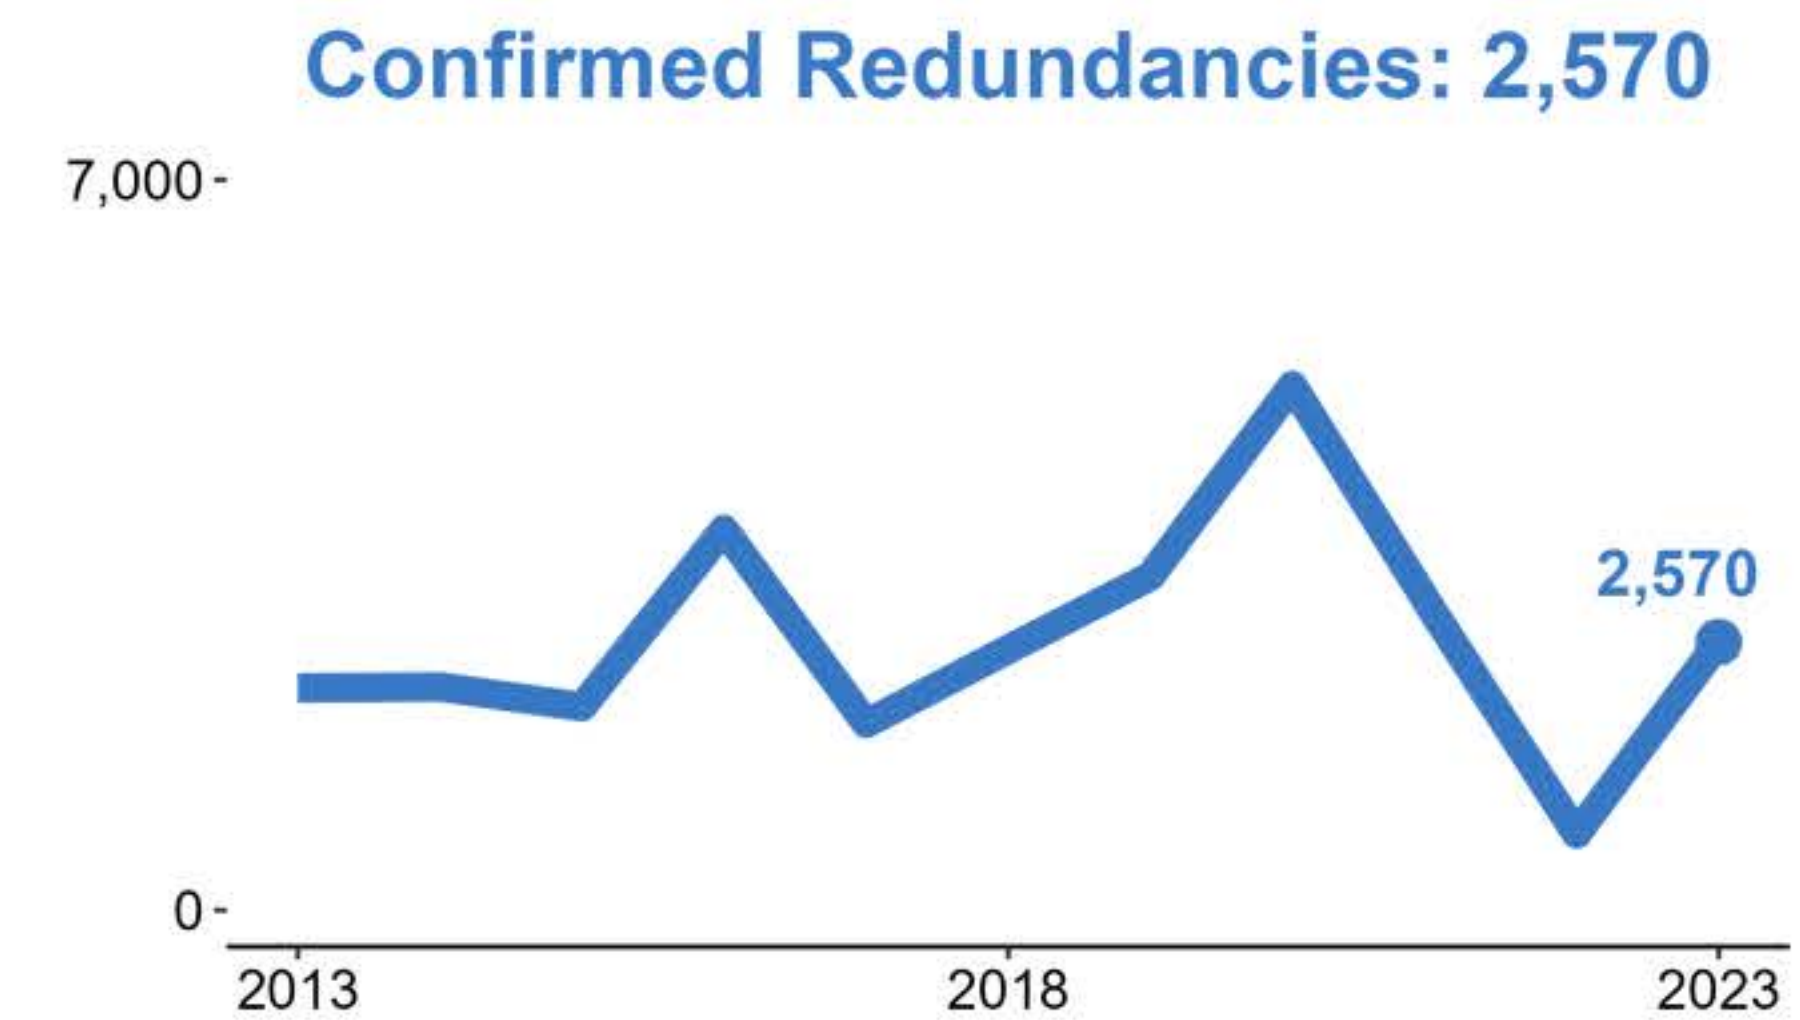

Labour Market Statistics

Labour Force Survey, September-November 2023, seasonally adjusted and subject to future revisions.
Redundancies, Claimant Count and PAYE Real Time Information, December 2023.

Data published: 16 January 2024.