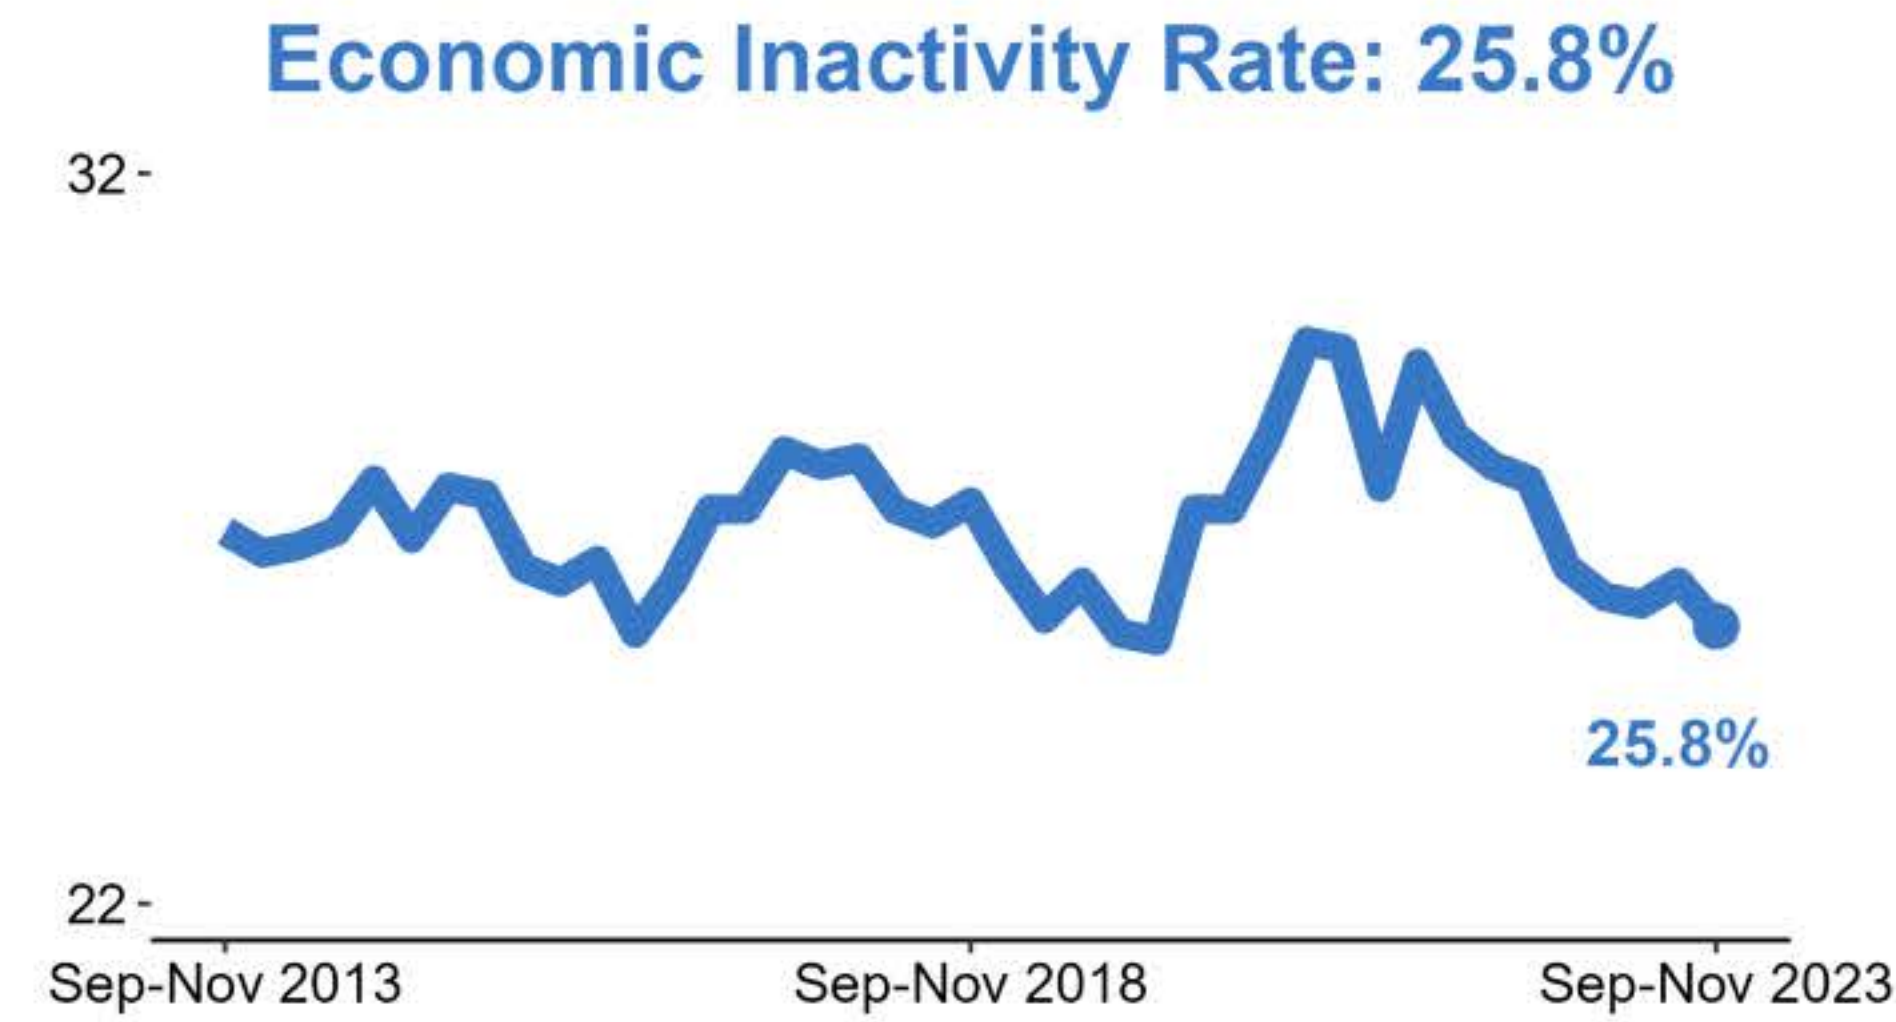

Labour Market Statistics

Labour Force Survey, September-November 2023, seasonally adjusted and subject to future revisions.
Redundancies, Claimant Count and PAYE Real Time Information, December 2023.

Data published: 16 January 2024.