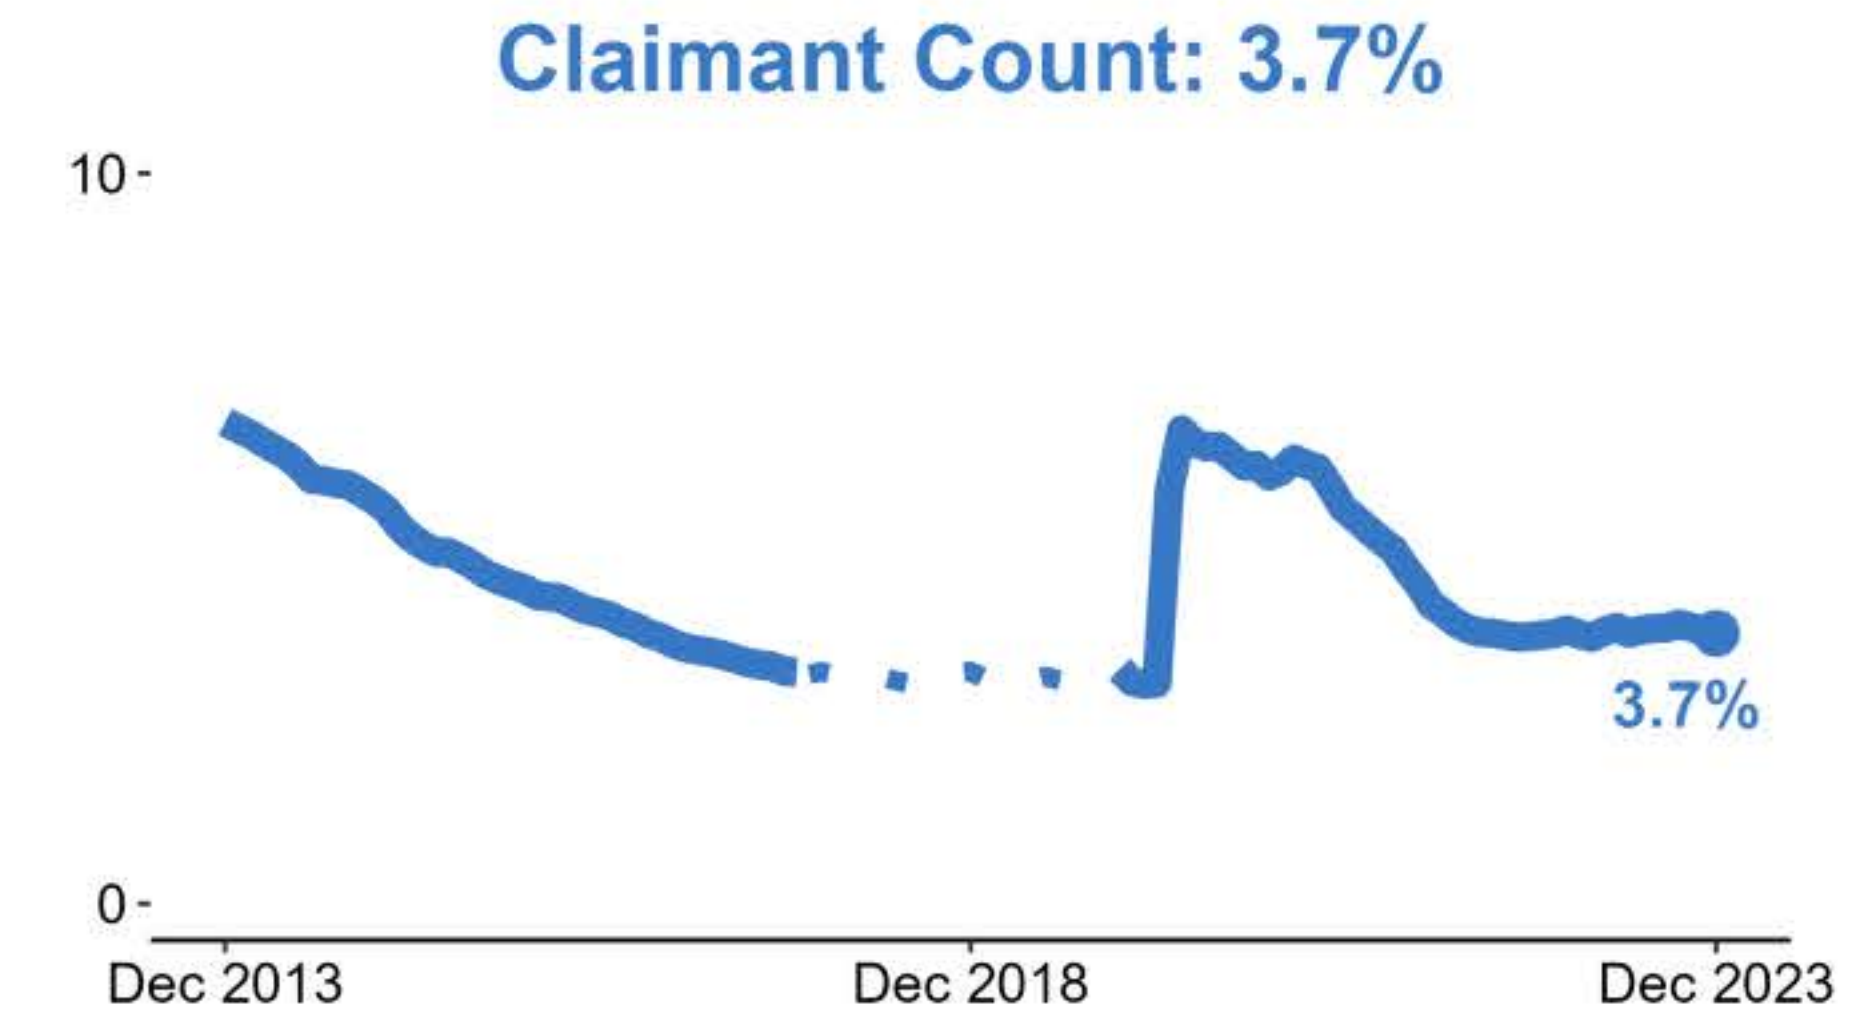

Labour Market Statistics

Labour Force Survey, September-November 2023, seasonally adjusted and subject to future revisions.
Redundancies, Claimant Count and PAYE Real Time Information, December 2023.

Data published: 16 January 2024.