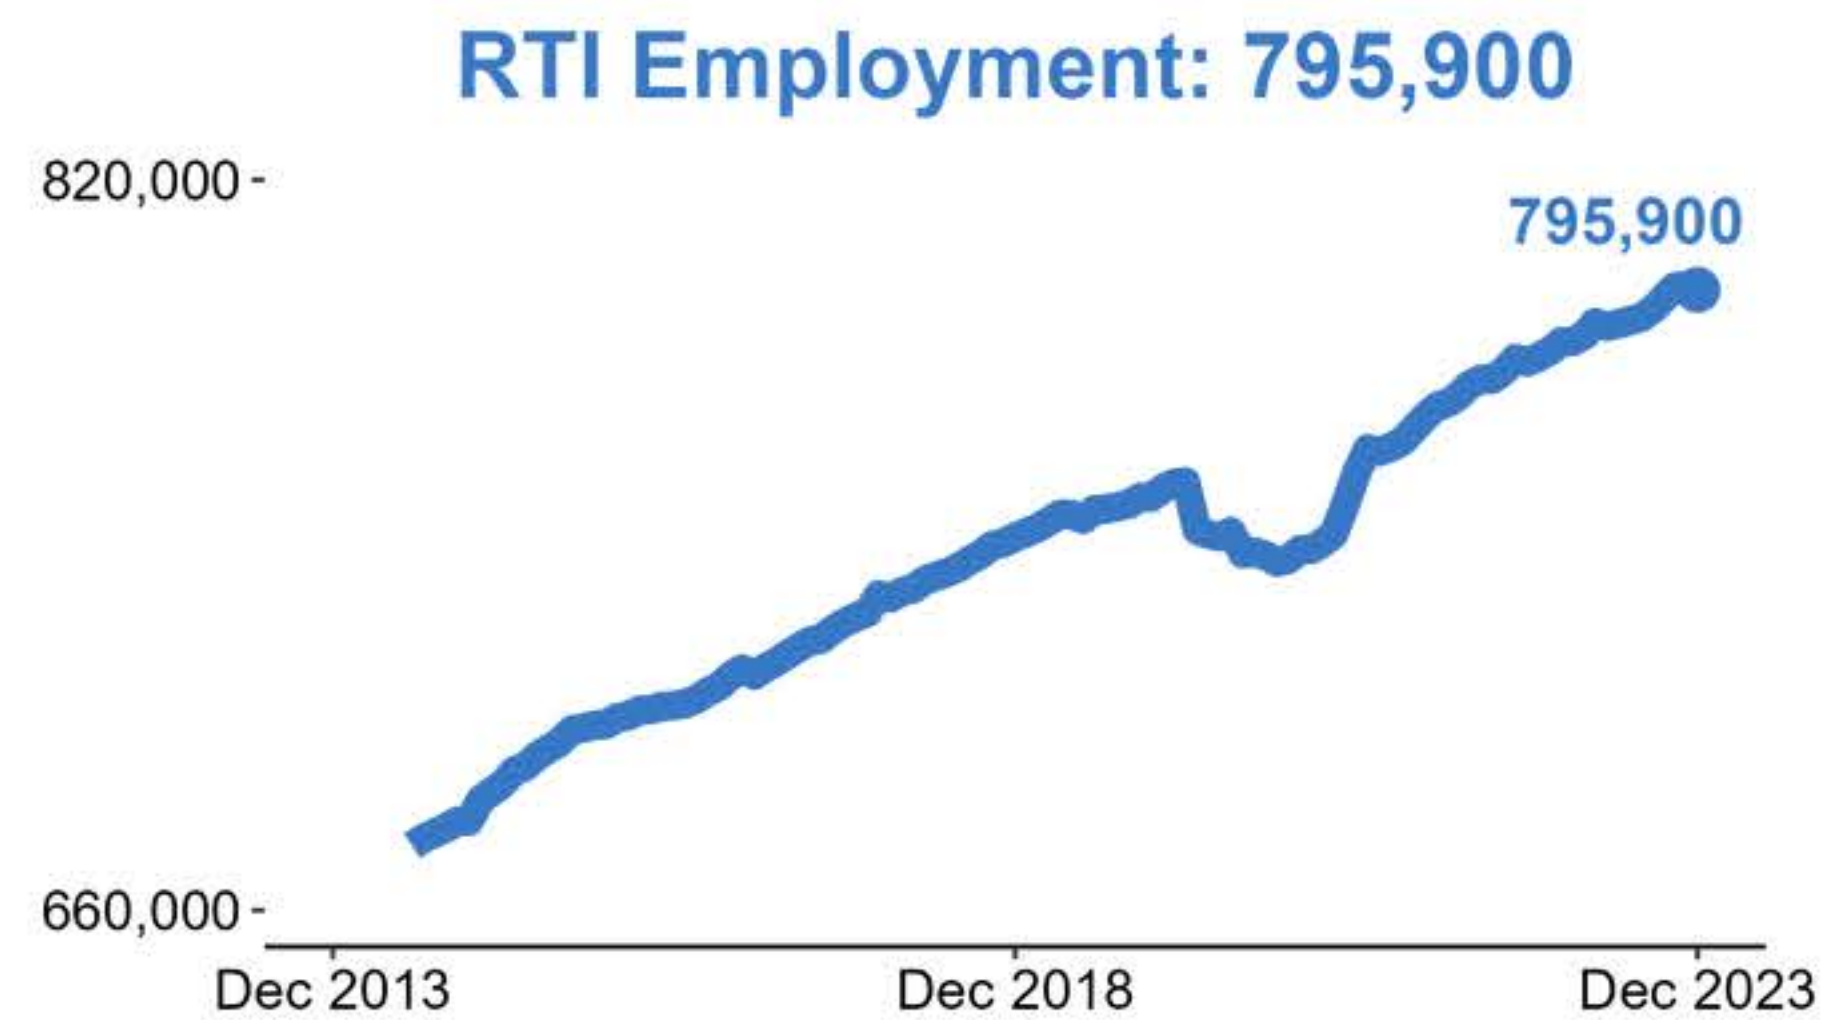

Labour Market Statistics

Labour Force Survey, September-November 2023, seasonally adjusted and subject to future revisions.
Redundancies, Claimant Count and PAYE Real Time Information, December 2023.

Data published: 16 January 2024.