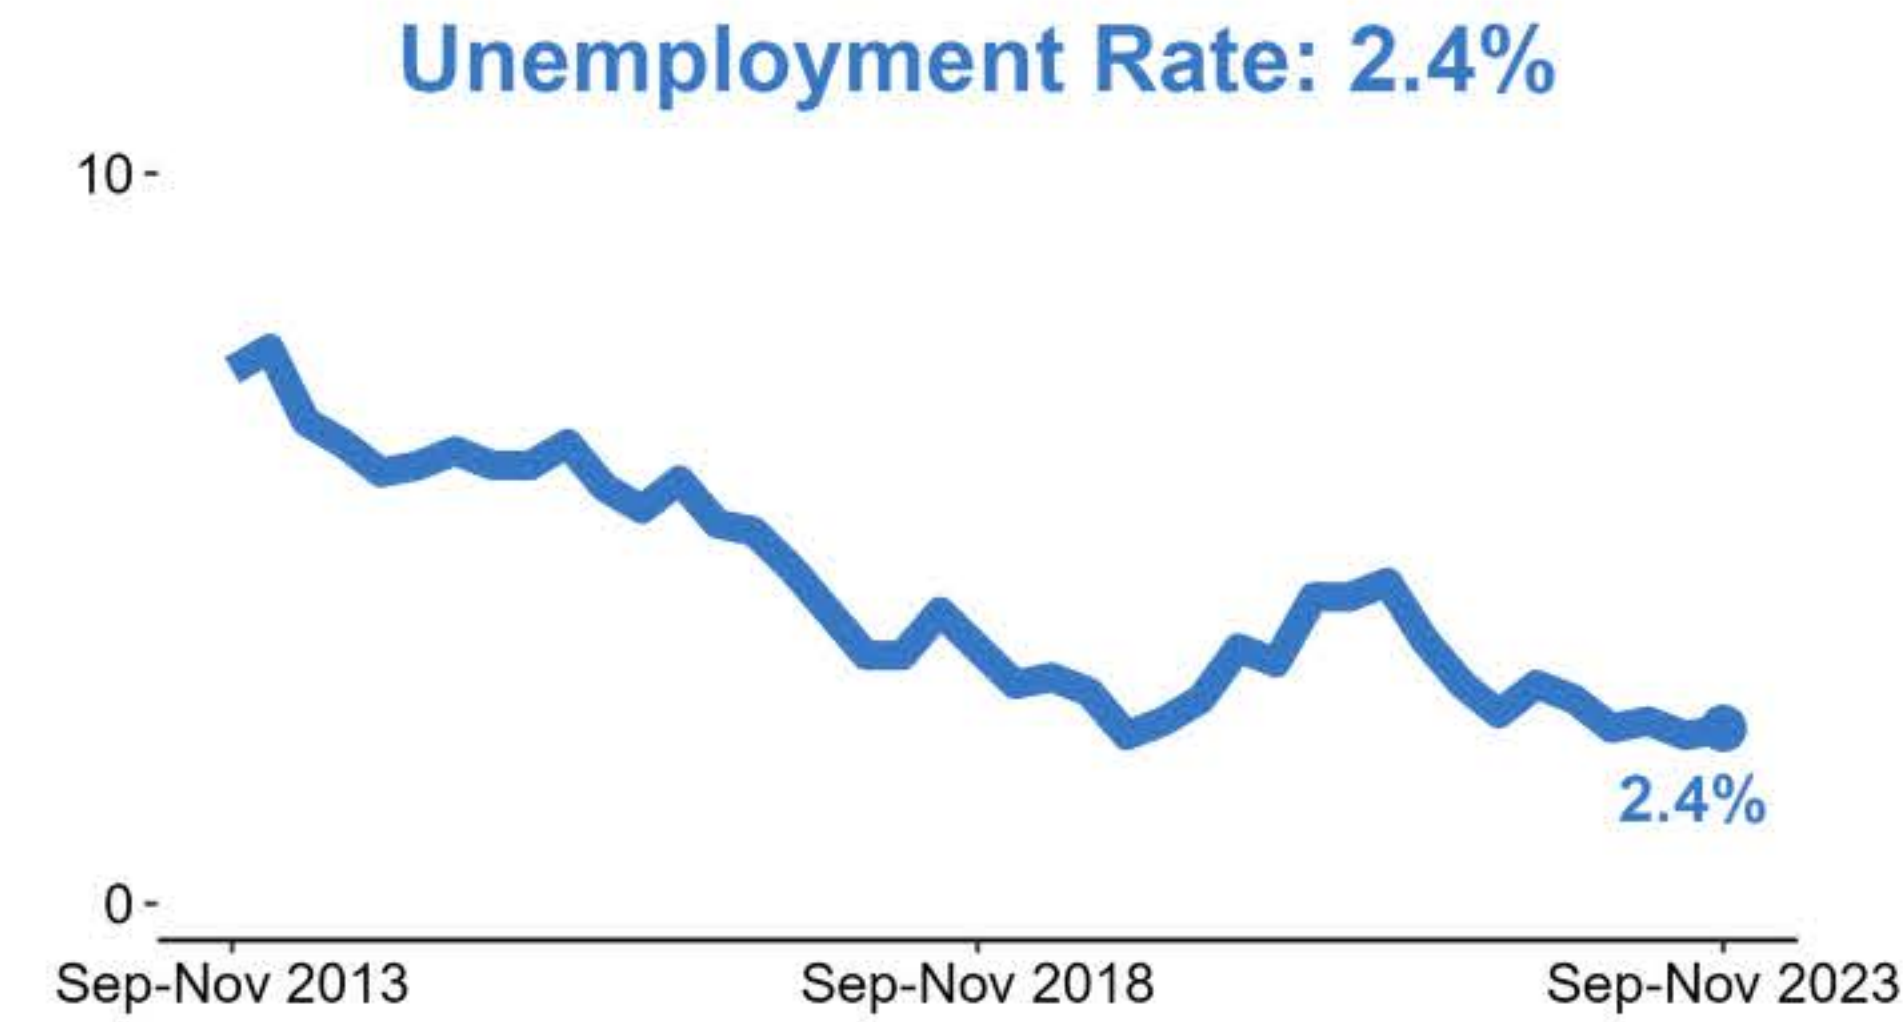

Labour Market Statistics

Labour Force Survey, September-November 2023, seasonally adjusted and subject to future revisions.
Redundancies, Claimant Count and PAYE Real Time Information, December 2023.

Data published: 16 January 2024.