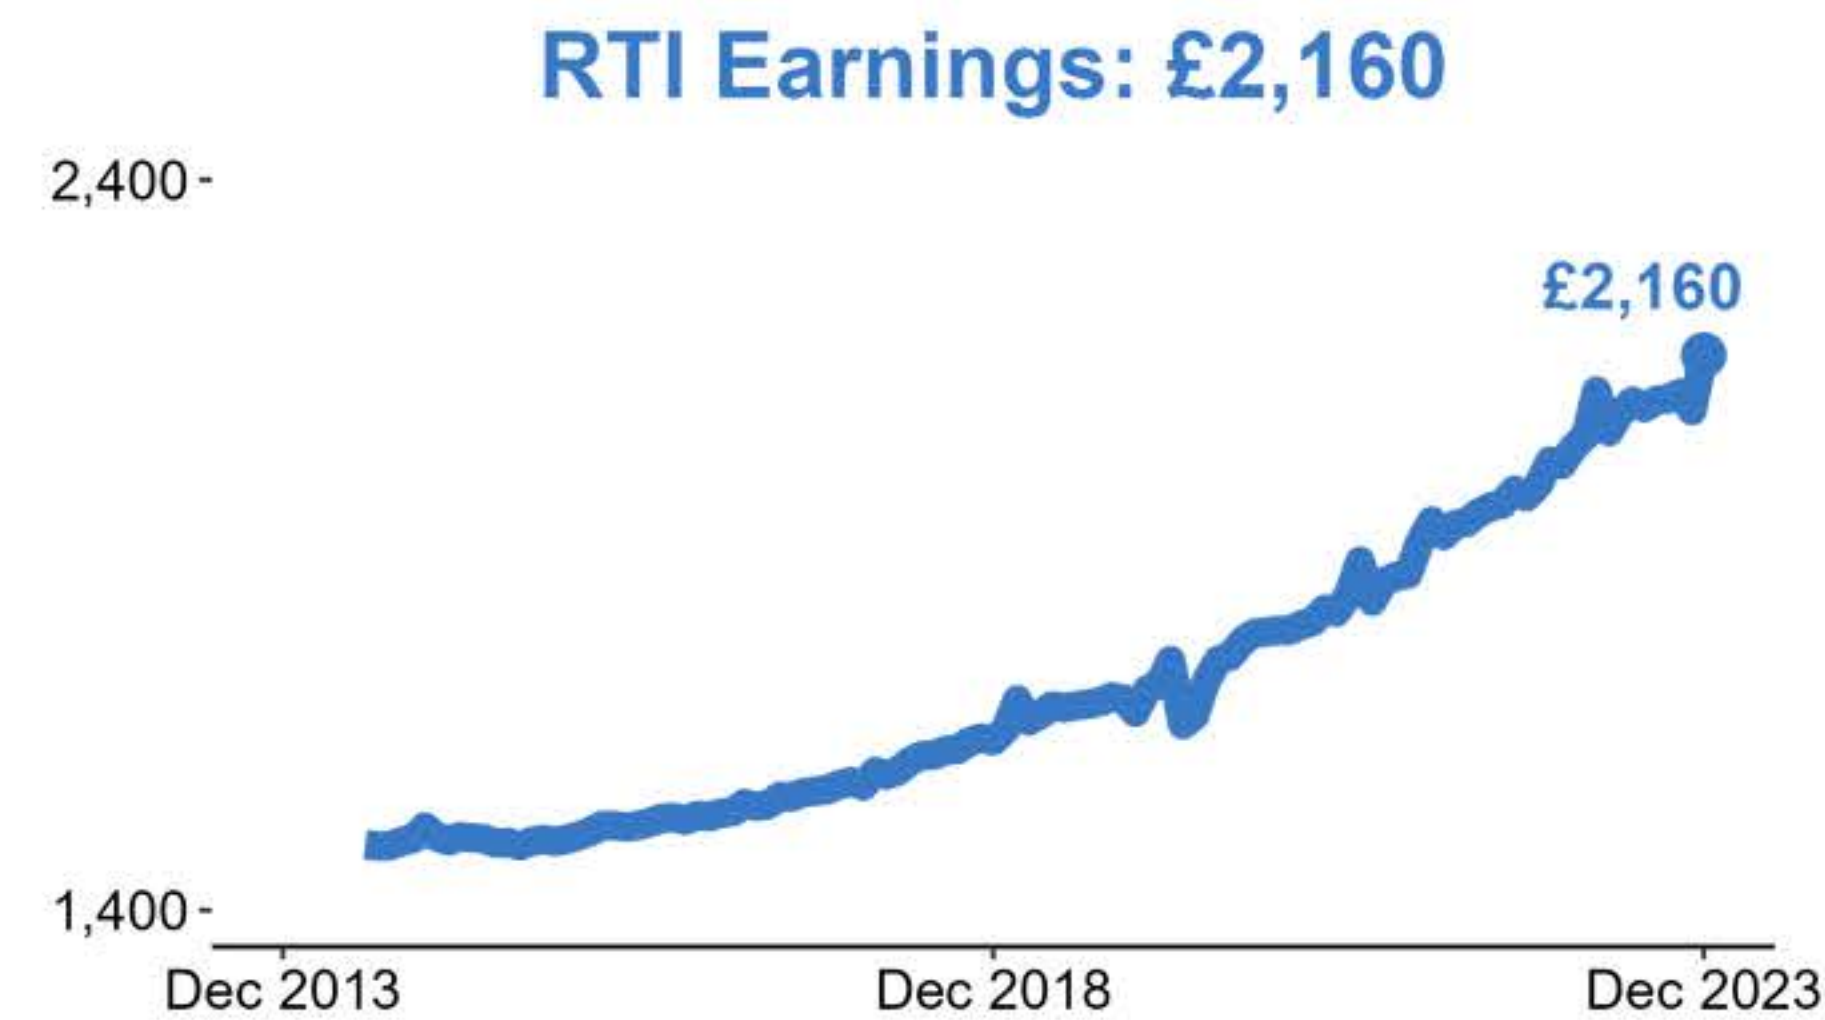

Labour Market Statistics

Labour Force Survey, September-November 2023, seasonally adjusted and subject to future revisions.
Redundancies, Claimant Count and PAYE Real Time Information, December 2023.

Data published: 16 January 2024.