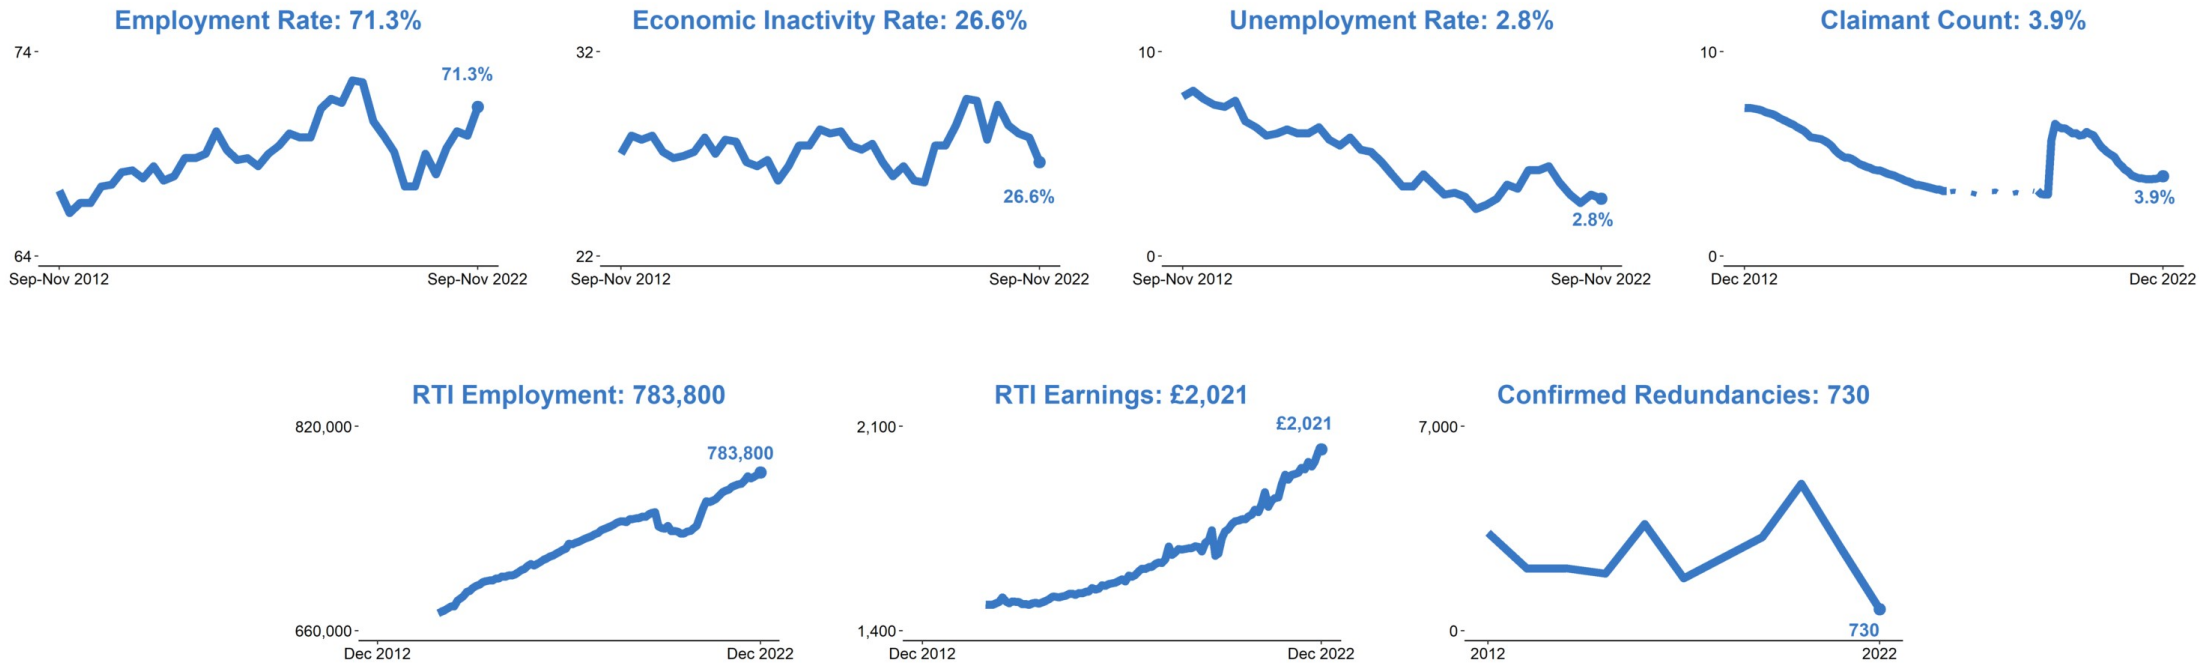

Labour Market Statistics

Labour Force Survey, September-November 2022, seasonally adjusted and subject to future revisions.
Redundancies, Claimant Count and PAYE Real Time Information, December 2022.

Data published: 17 January 2023.