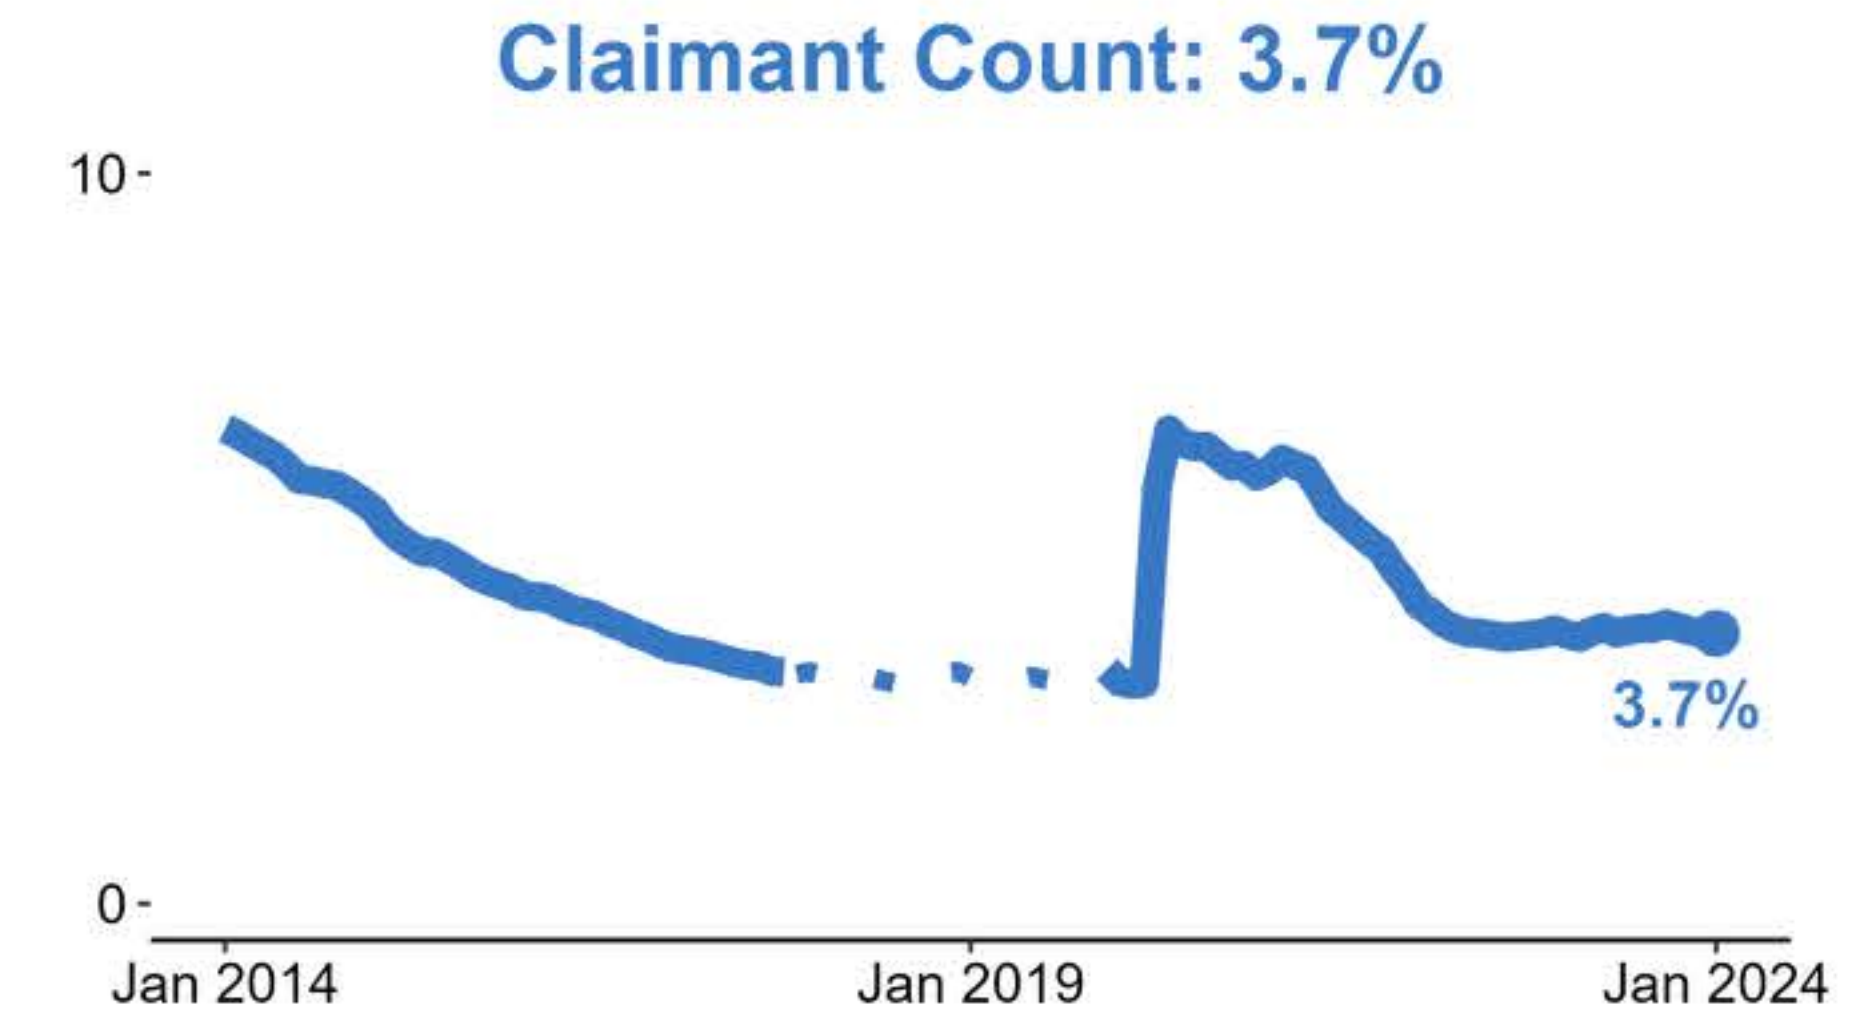

# Labour Market Statistics

Labour Force Survey, October-December 2023, seasonally adjusted and subject to future revisions.  
Redundancies, Claimant Count and PAYE Real Time Information, January 2024.

Data published: 13 February 2024.