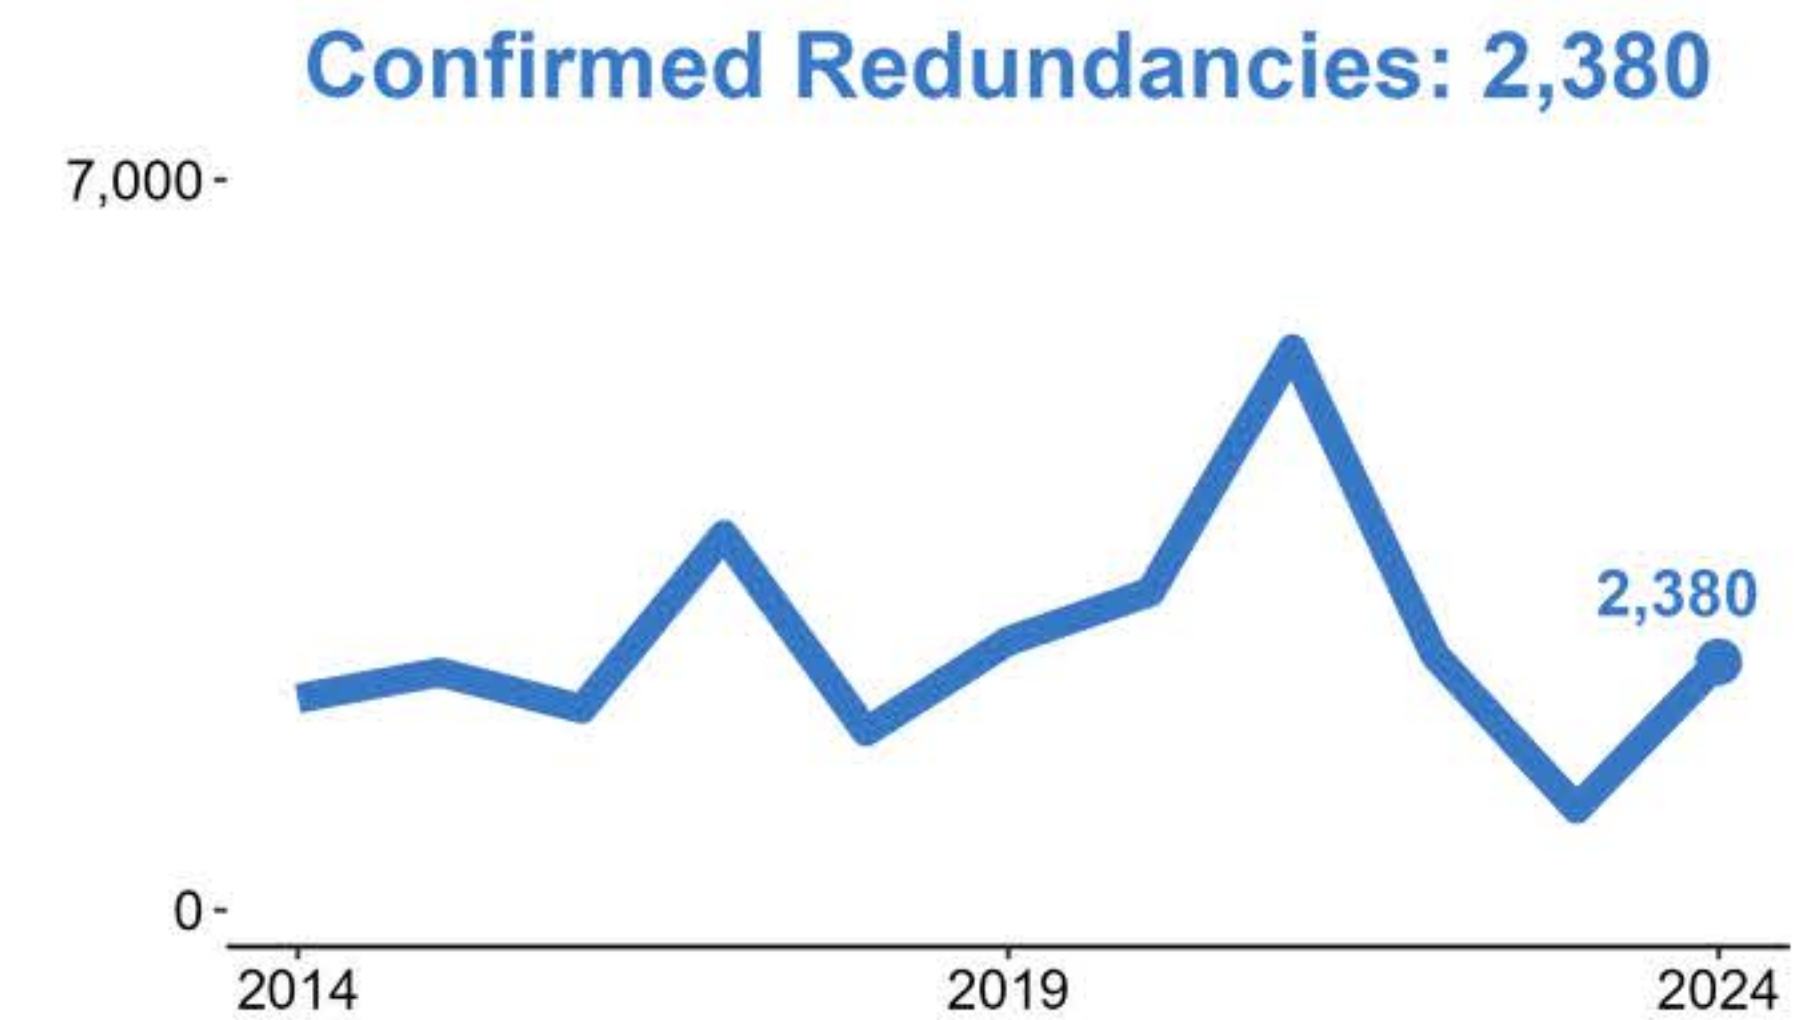

# Labour Market Statistics

Labour Force Survey, October-December 2023, seasonally adjusted and subject to future revisions.  
Redundancies, Claimant Count and PAYE Real Time Information, January 2024.

Data published: 13 February 2024.