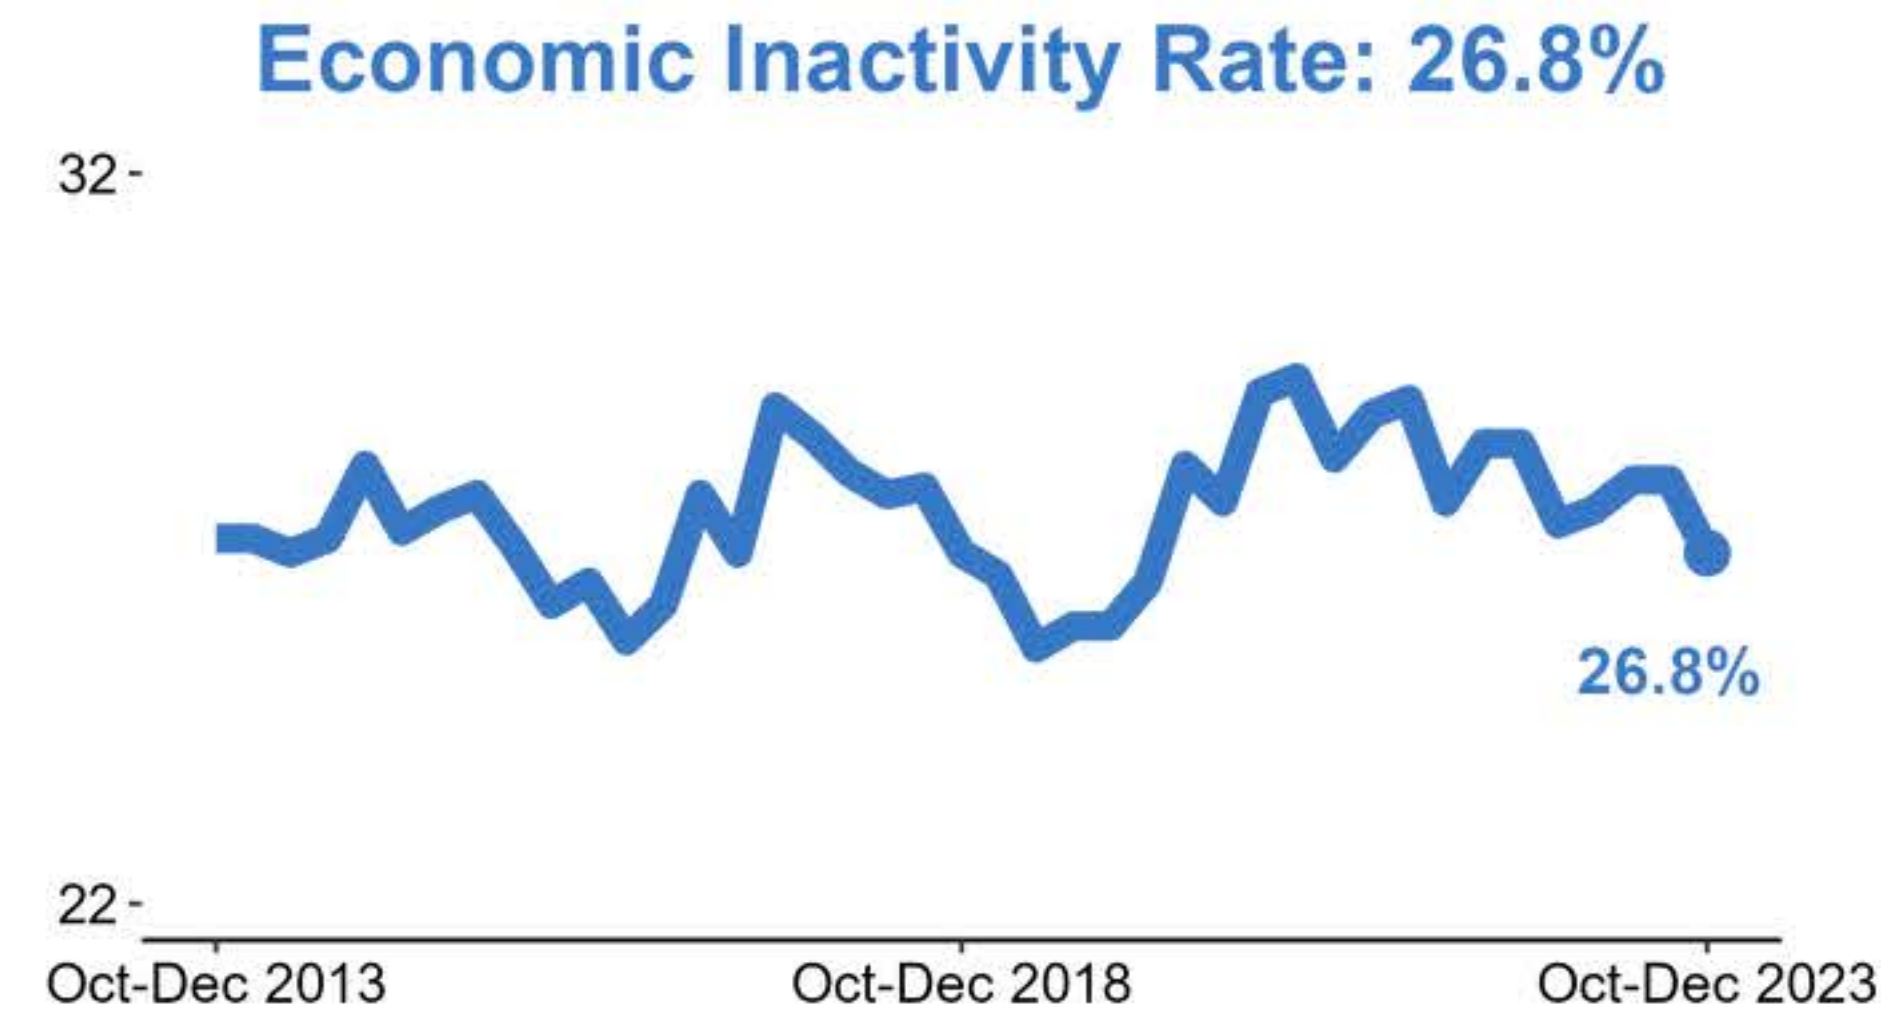

# Labour Market Statistics

Labour Force Survey, October-December 2023, seasonally adjusted and subject to future revisions.  
Redundancies, Claimant Count and PAYE Real Time Information, January 2024.

Data published: 13 February 2024.