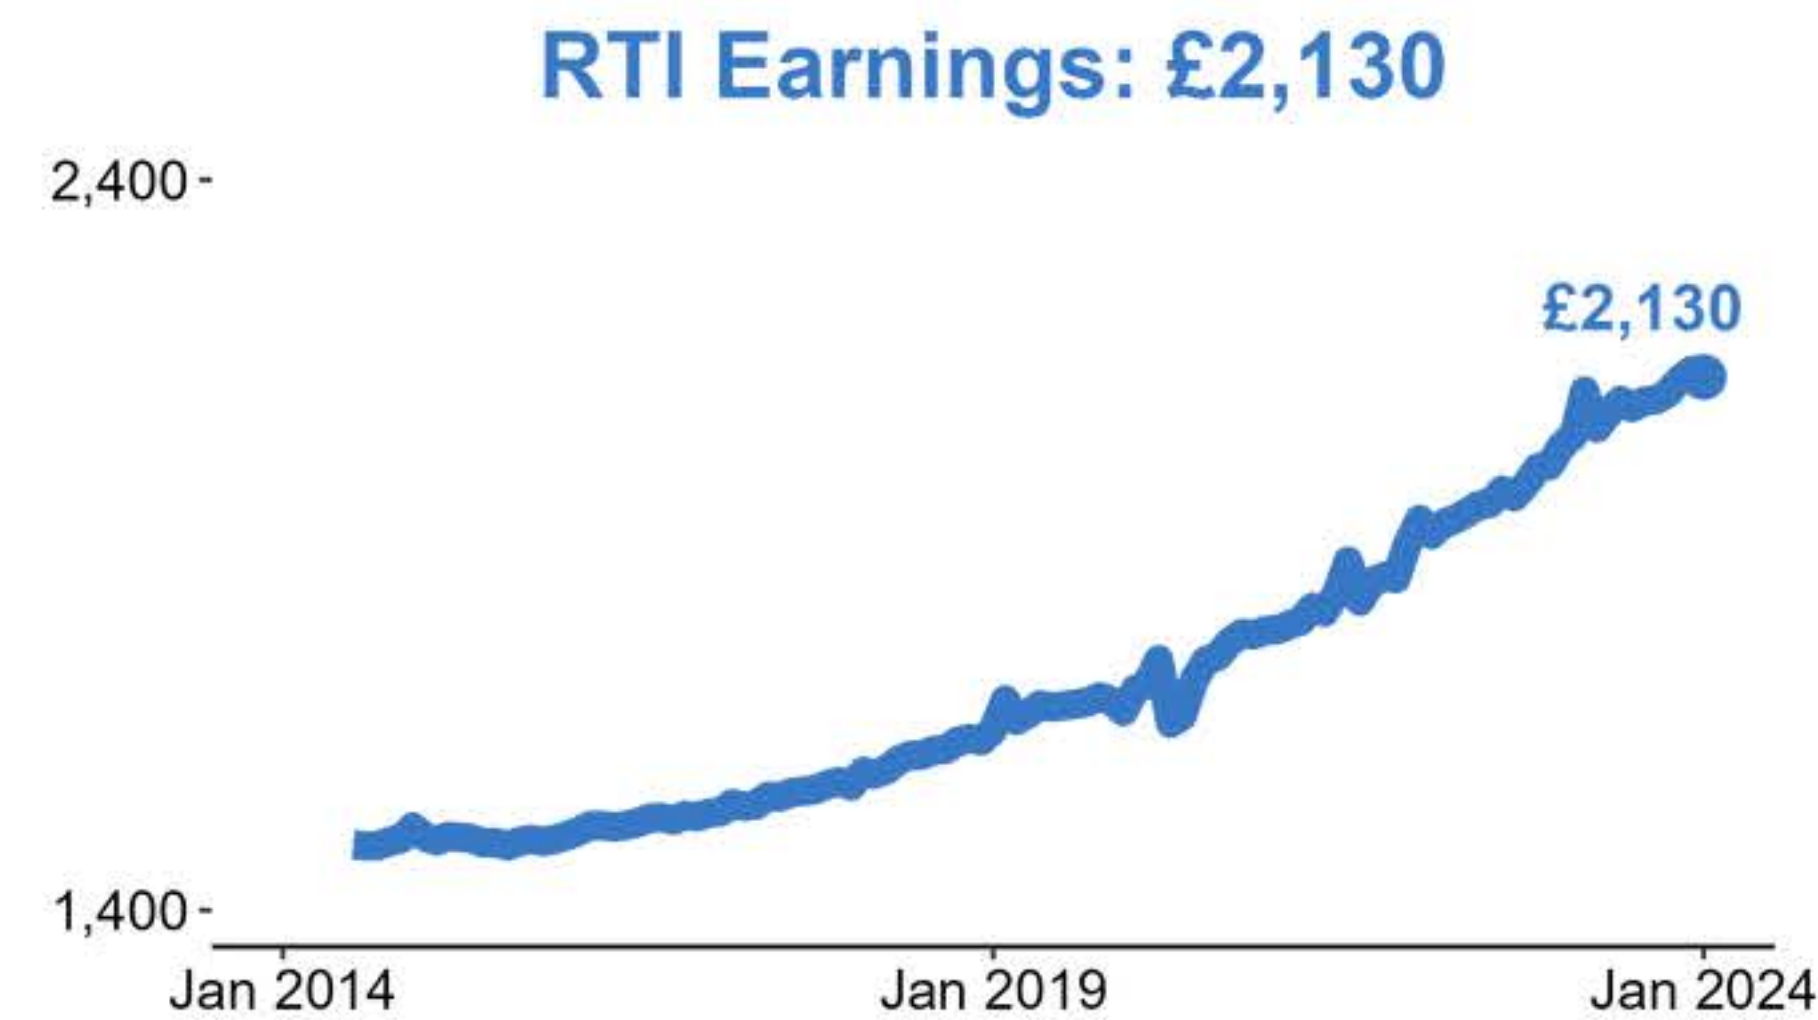

# Labour Market Statistics

Labour Force Survey, October-December 2023, seasonally adjusted and subject to future revisions.  
Redundancies, Claimant Count and PAYE Real Time Information, January 2024.

Data published: 13 February 2024.