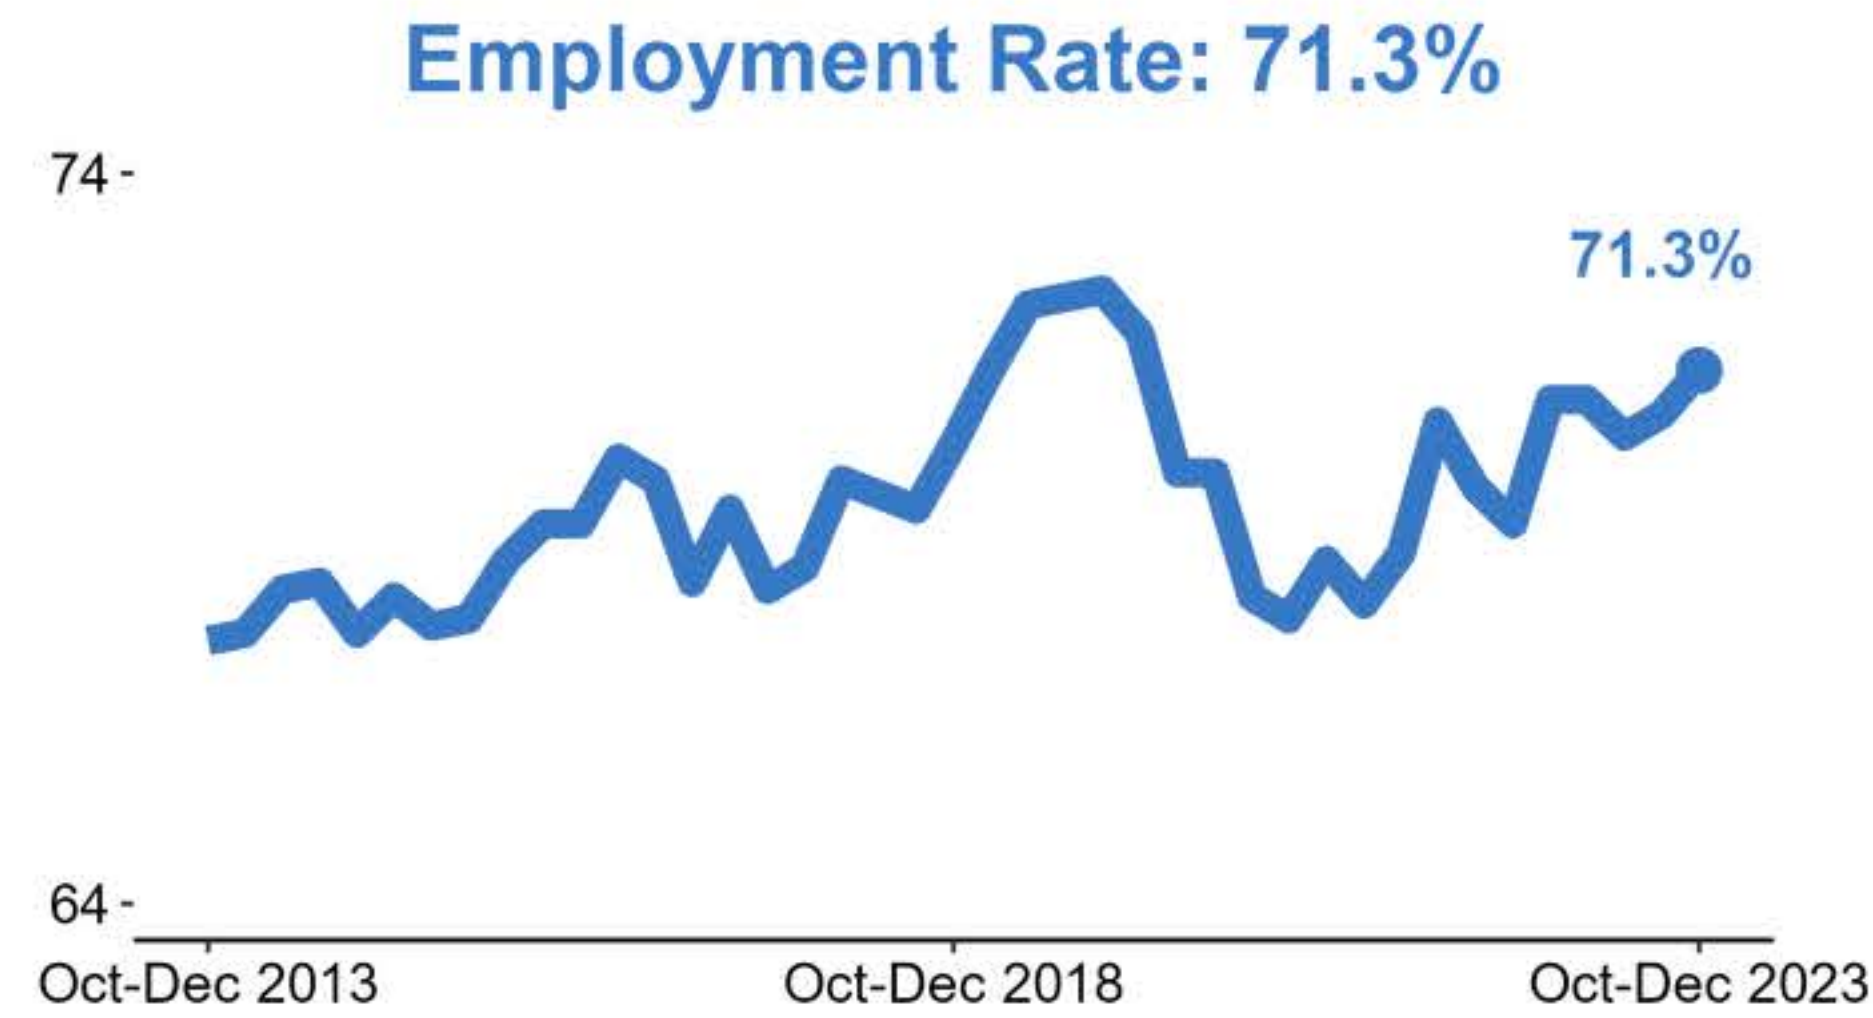

# Labour Market Statistics

Labour Force Survey, October-December 2023, seasonally adjusted and subject to future revisions.  
Redundancies, Claimant Count and PAYE Real Time Information, January 2024.

Data published: 13 February 2024.