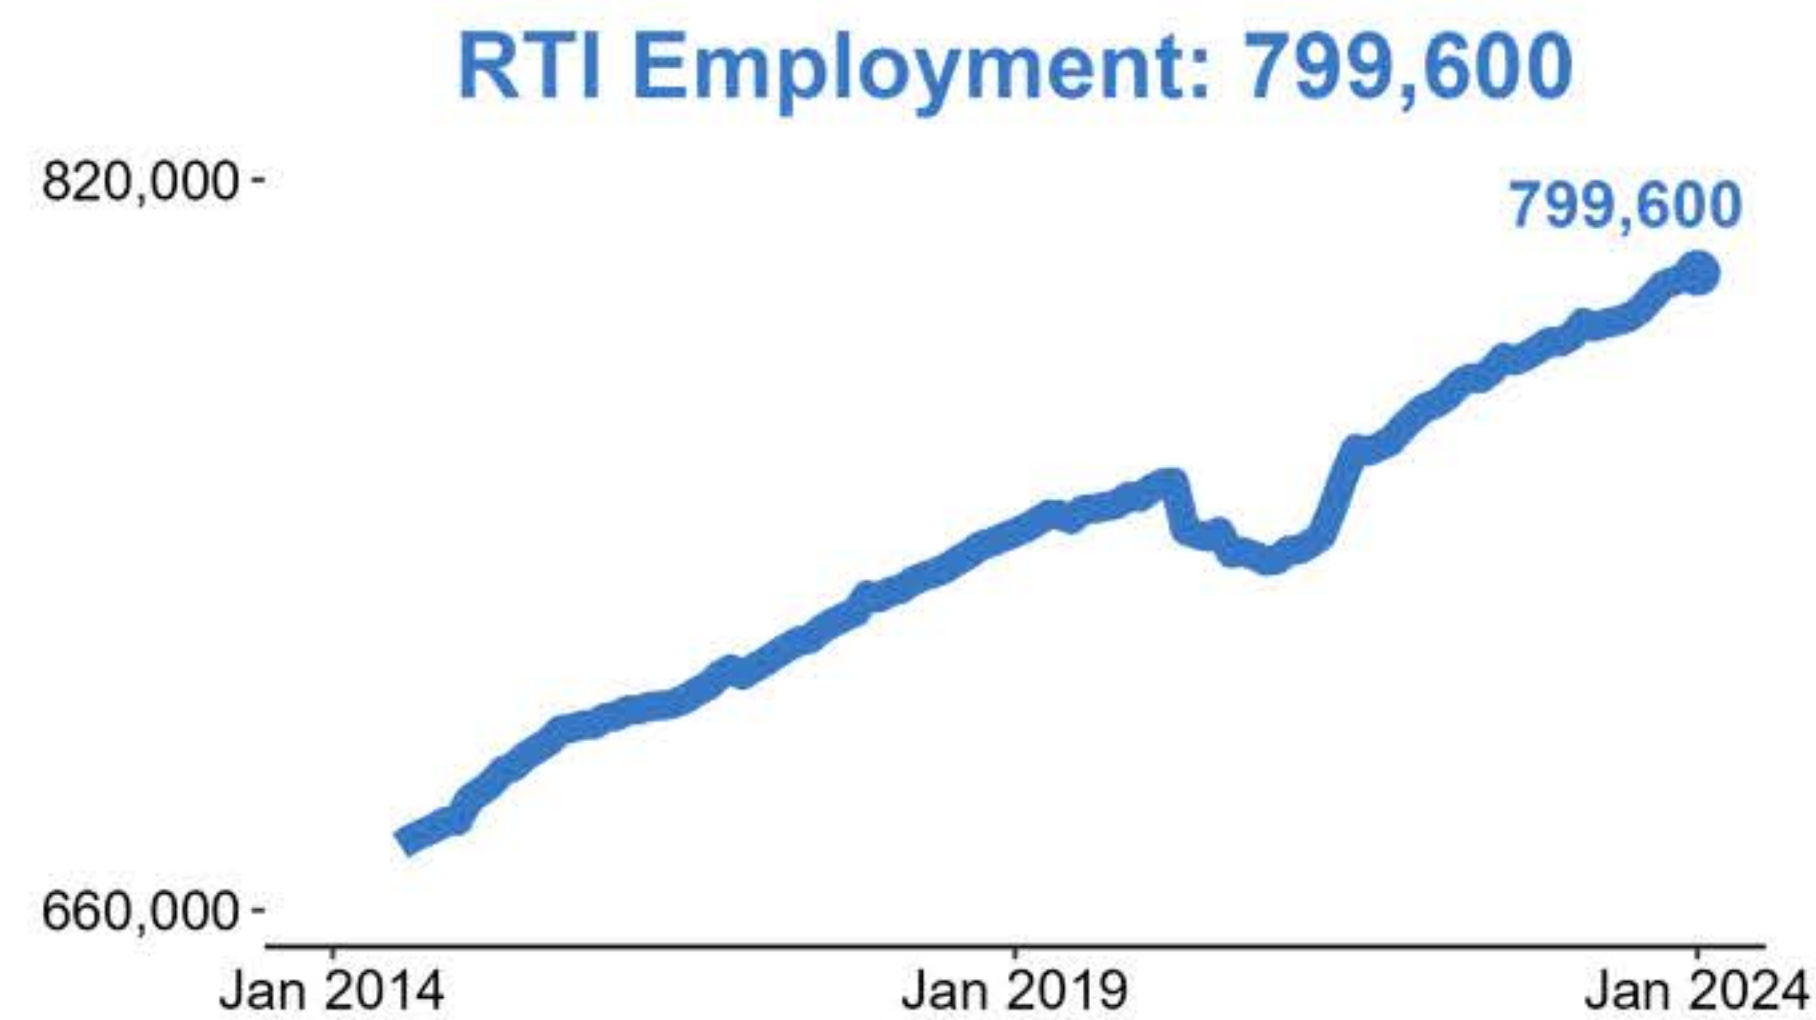

# Labour Market Statistics

Labour Force Survey, October-December 2023, seasonally adjusted and subject to future revisions.  
Redundancies, Claimant Count and PAYE Real Time Information, January 2024.

Data published: 13 February 2024.