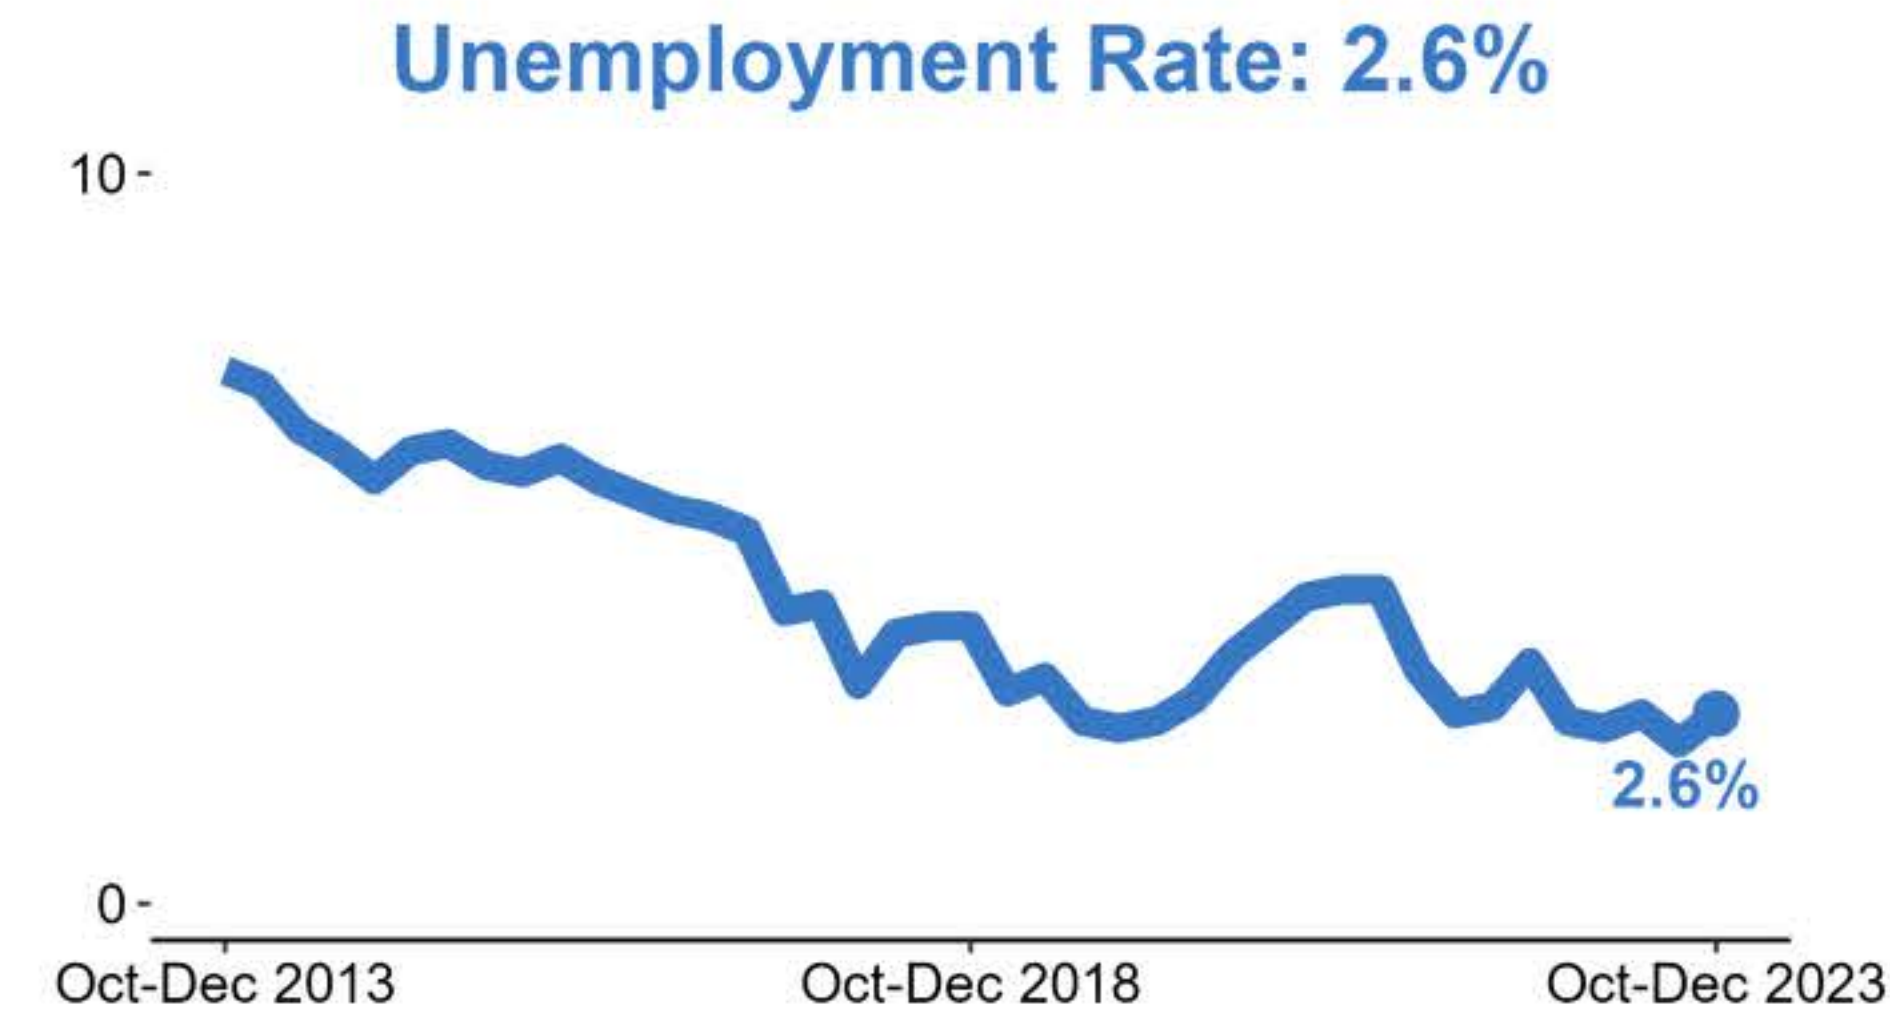

# Labour Market Statistics

Labour Force Survey, October-December 2023, seasonally adjusted and subject to future revisions.  
Redundancies, Claimant Count and PAYE Real Time Information, January 2024.

Data published: 13 February 2024.