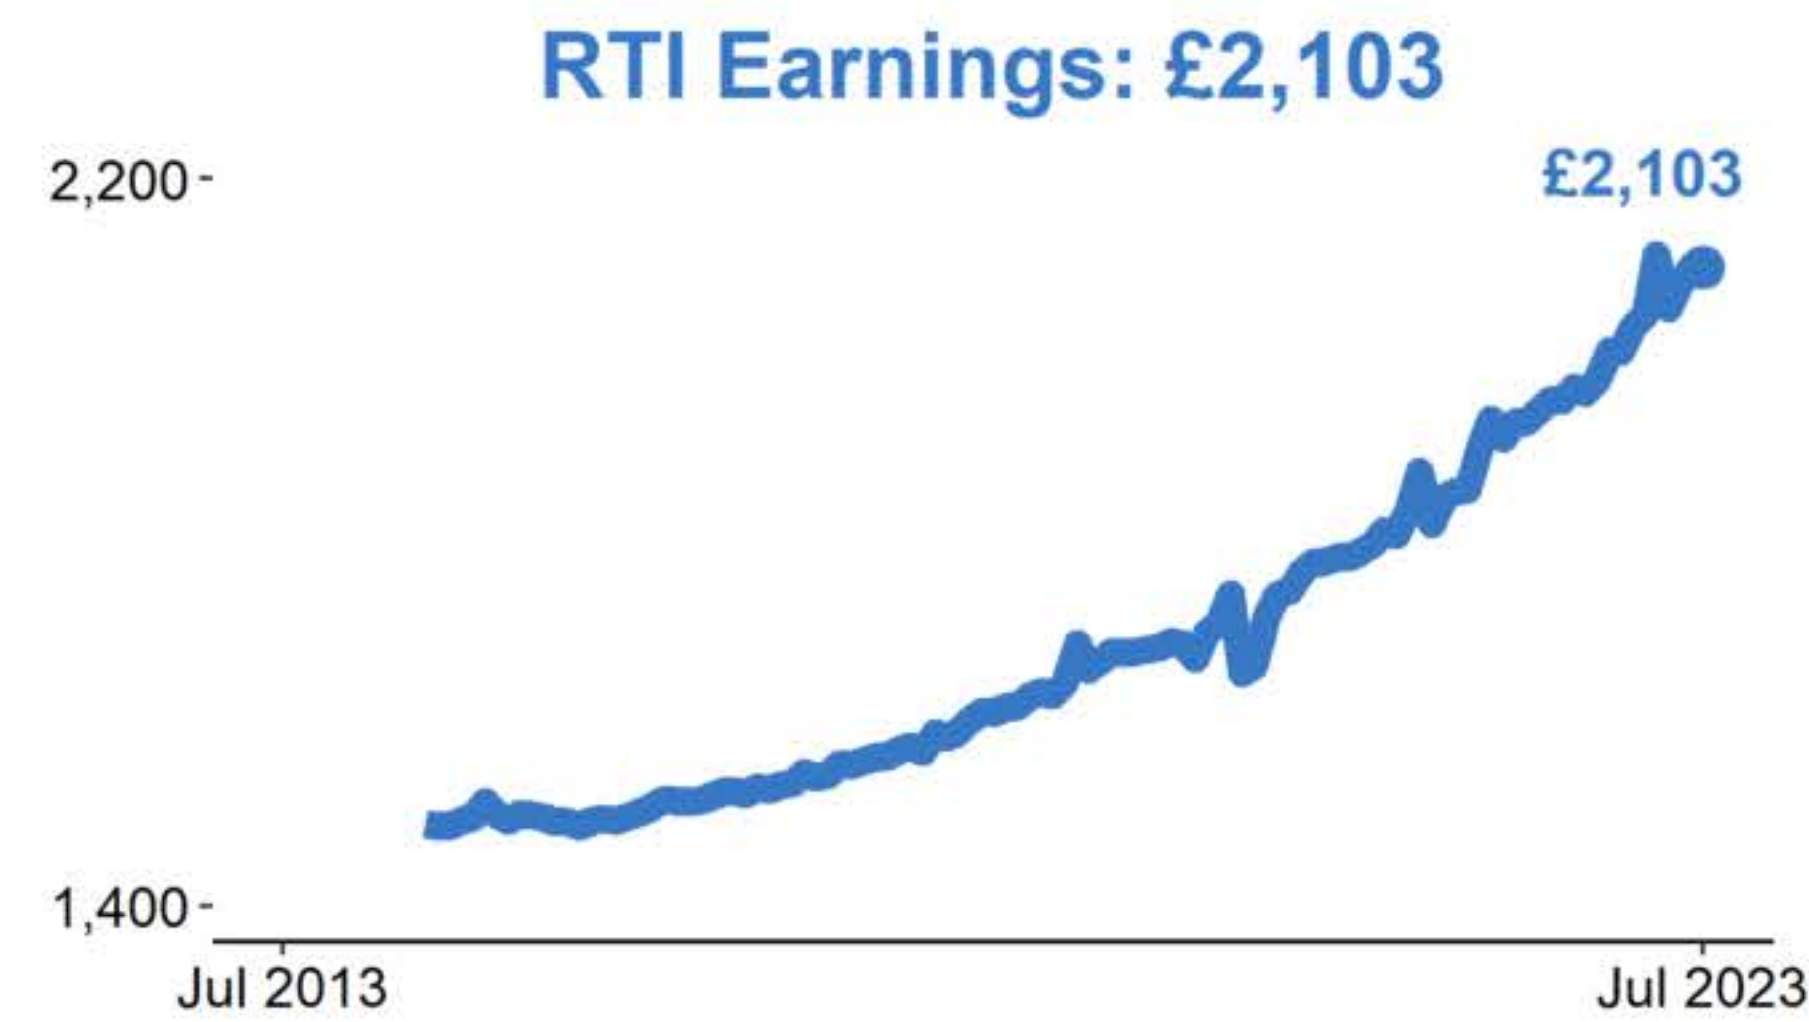

Labour Market Statistics

Labour Force Survey, April-June 2023, seasonally adjusted and subject to future revisions.
Redundancies, Claimant Count and PAYE Real Time Information, July 2023.

Data published: 15 August 2023.