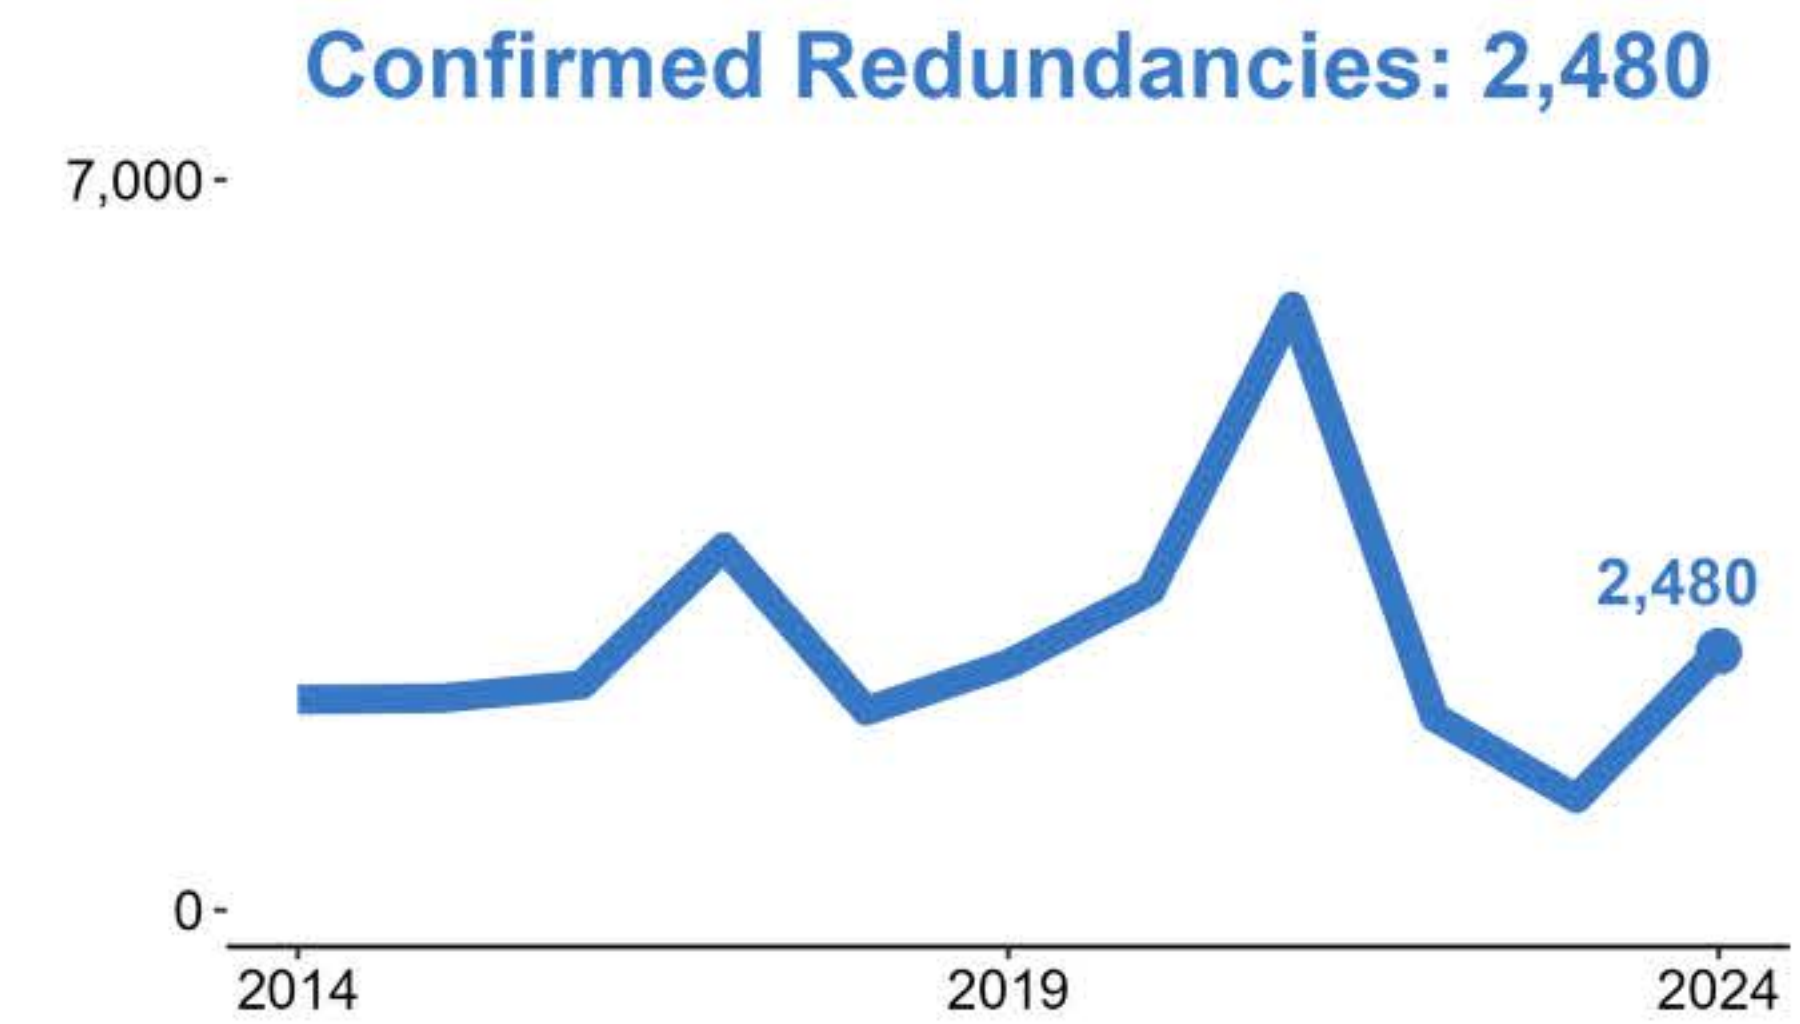

Labour Market Statistics

Labour Force Survey, December-February 2024, seasonally adjusted and subject to future revisions.
Redundancies, Claimant Count and PAYE Real Time Information, March 2024.

Data published: 16 April 2024.