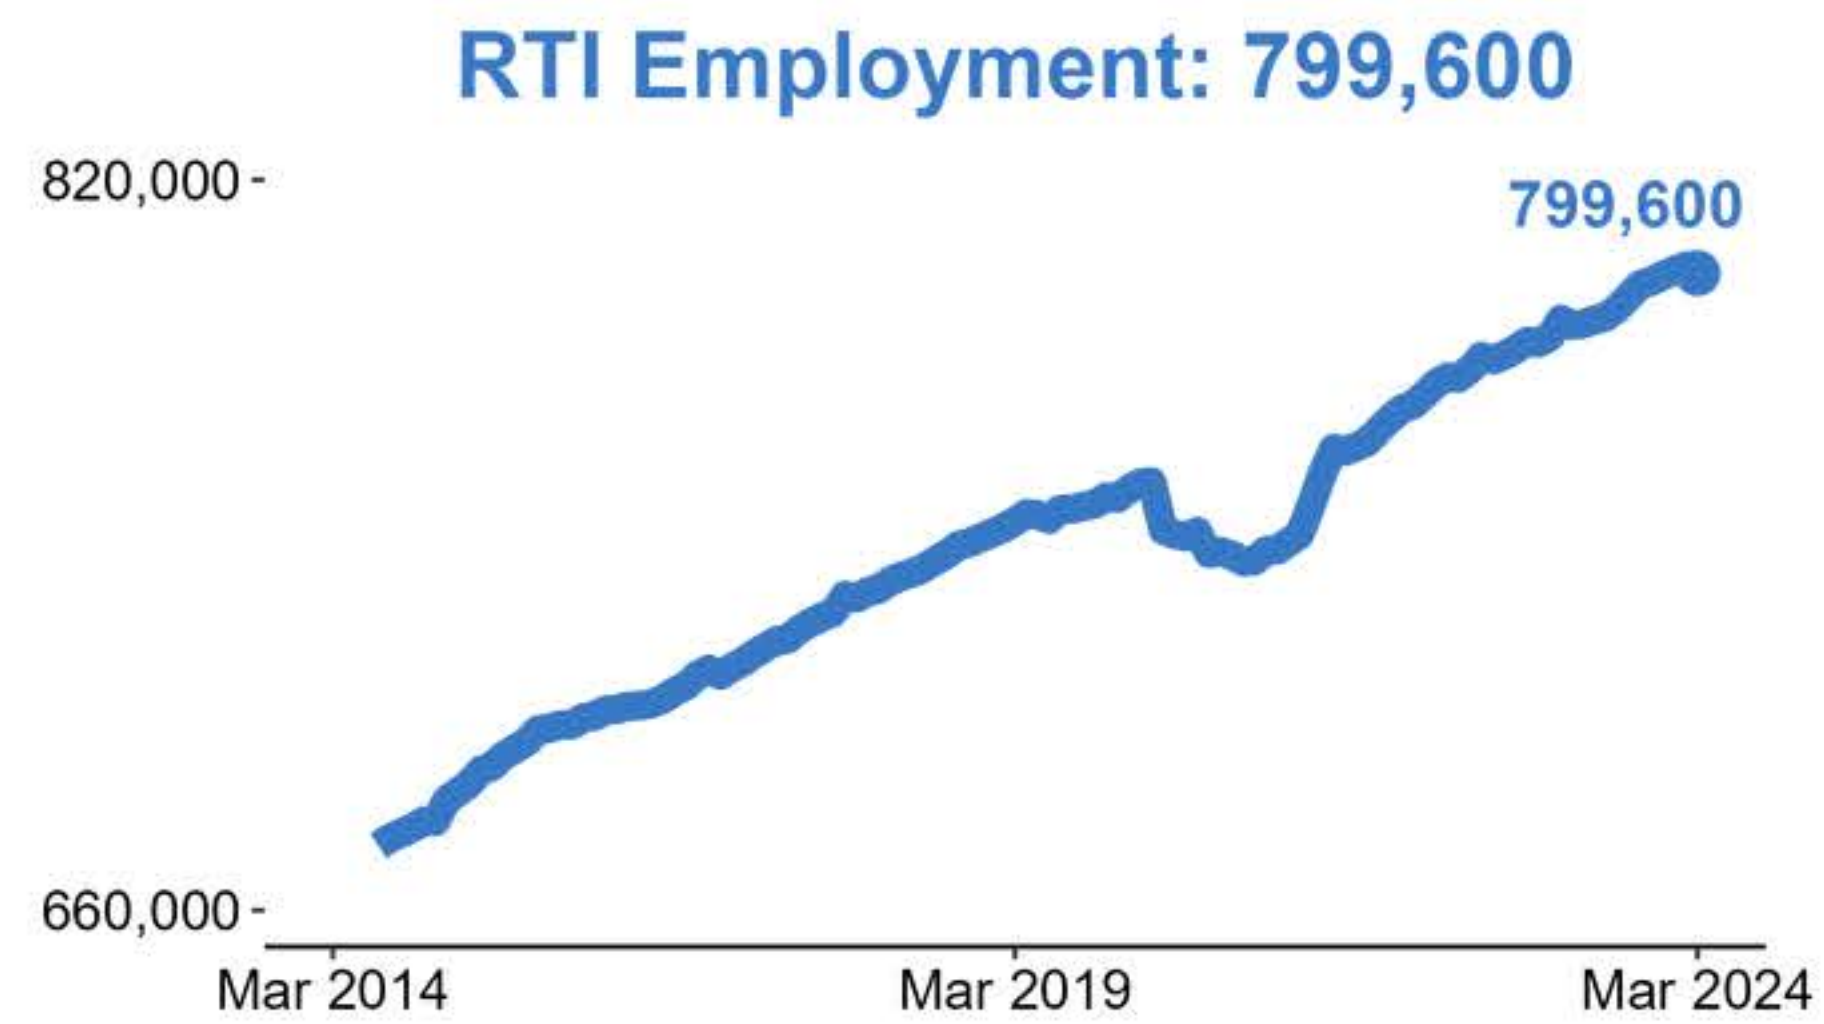

Labour Market Statistics

Labour Force Survey, December-February 2024, seasonally adjusted and subject to future revisions.
Redundancies, Claimant Count and PAYE Real Time Information, March 2024.

Data published: 16 April 2024.