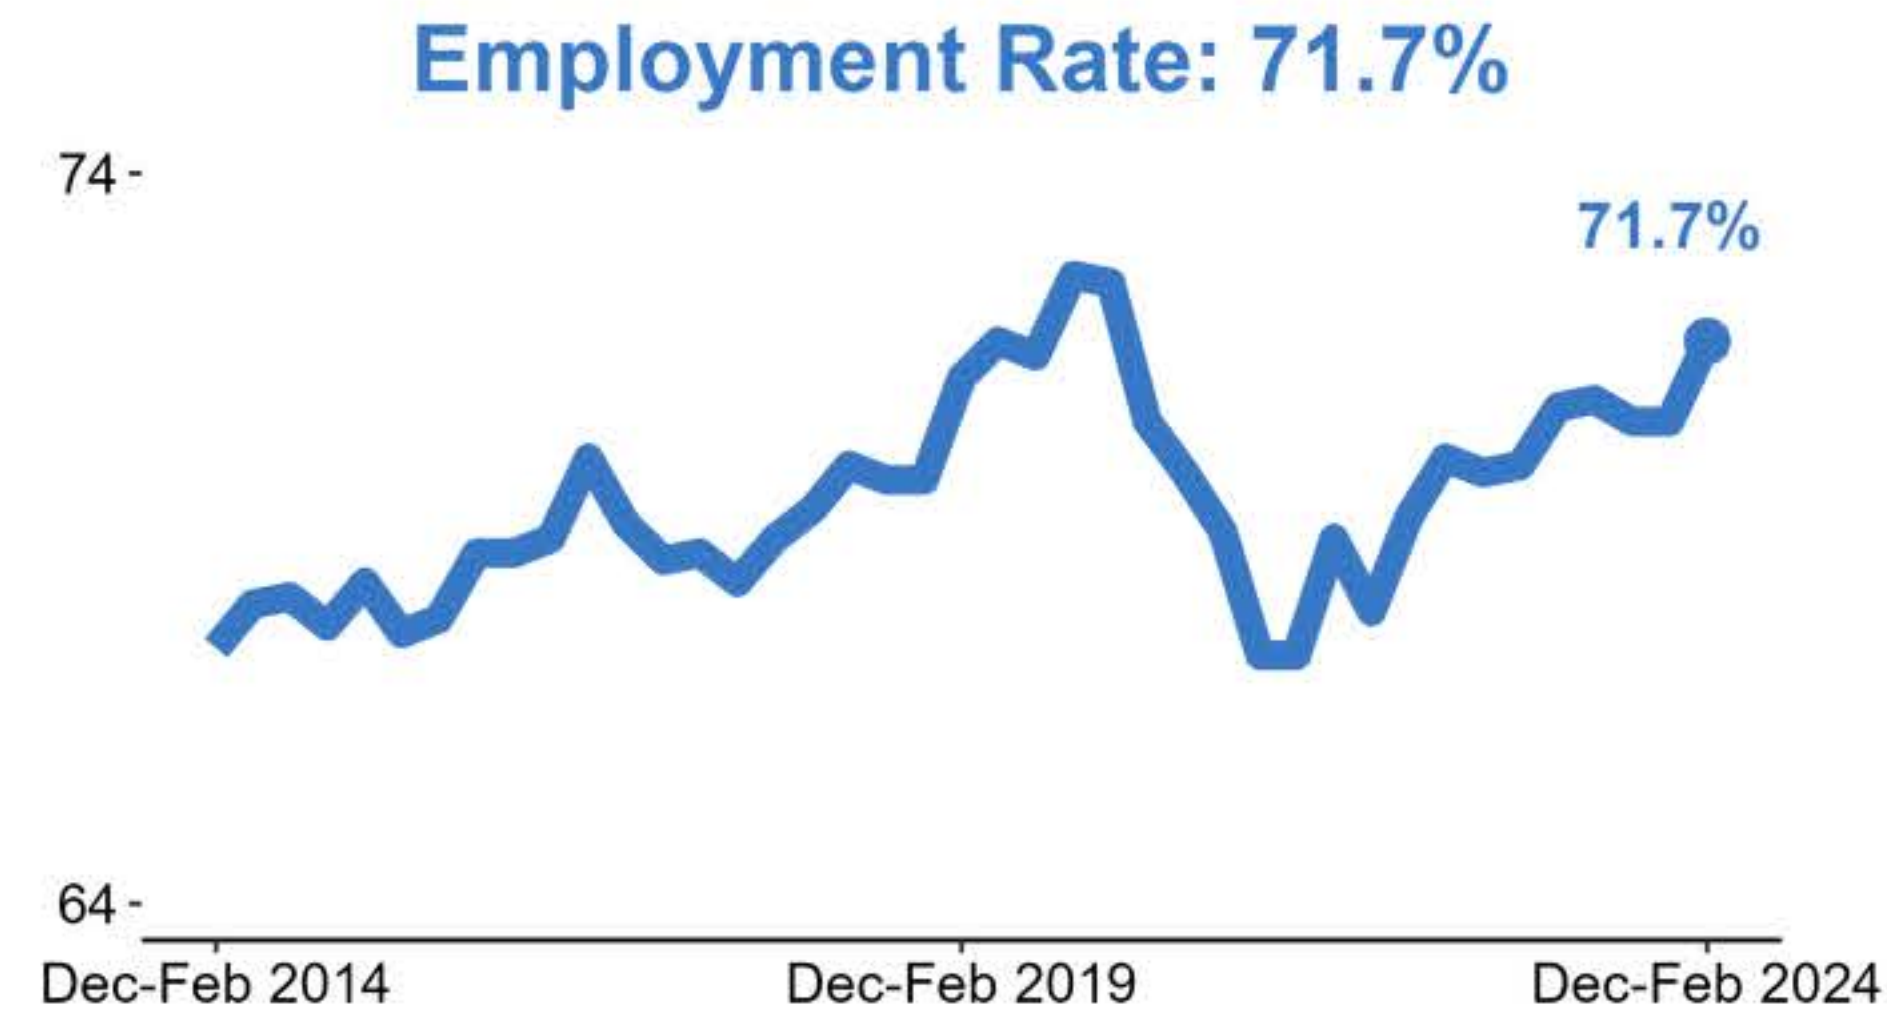

Labour Market Statistics

Labour Force Survey, December-February 2024, seasonally adjusted and subject to future revisions.
Redundancies, Claimant Count and PAYE Real Time Information, March 2024.

Data published: 16 April 2024.