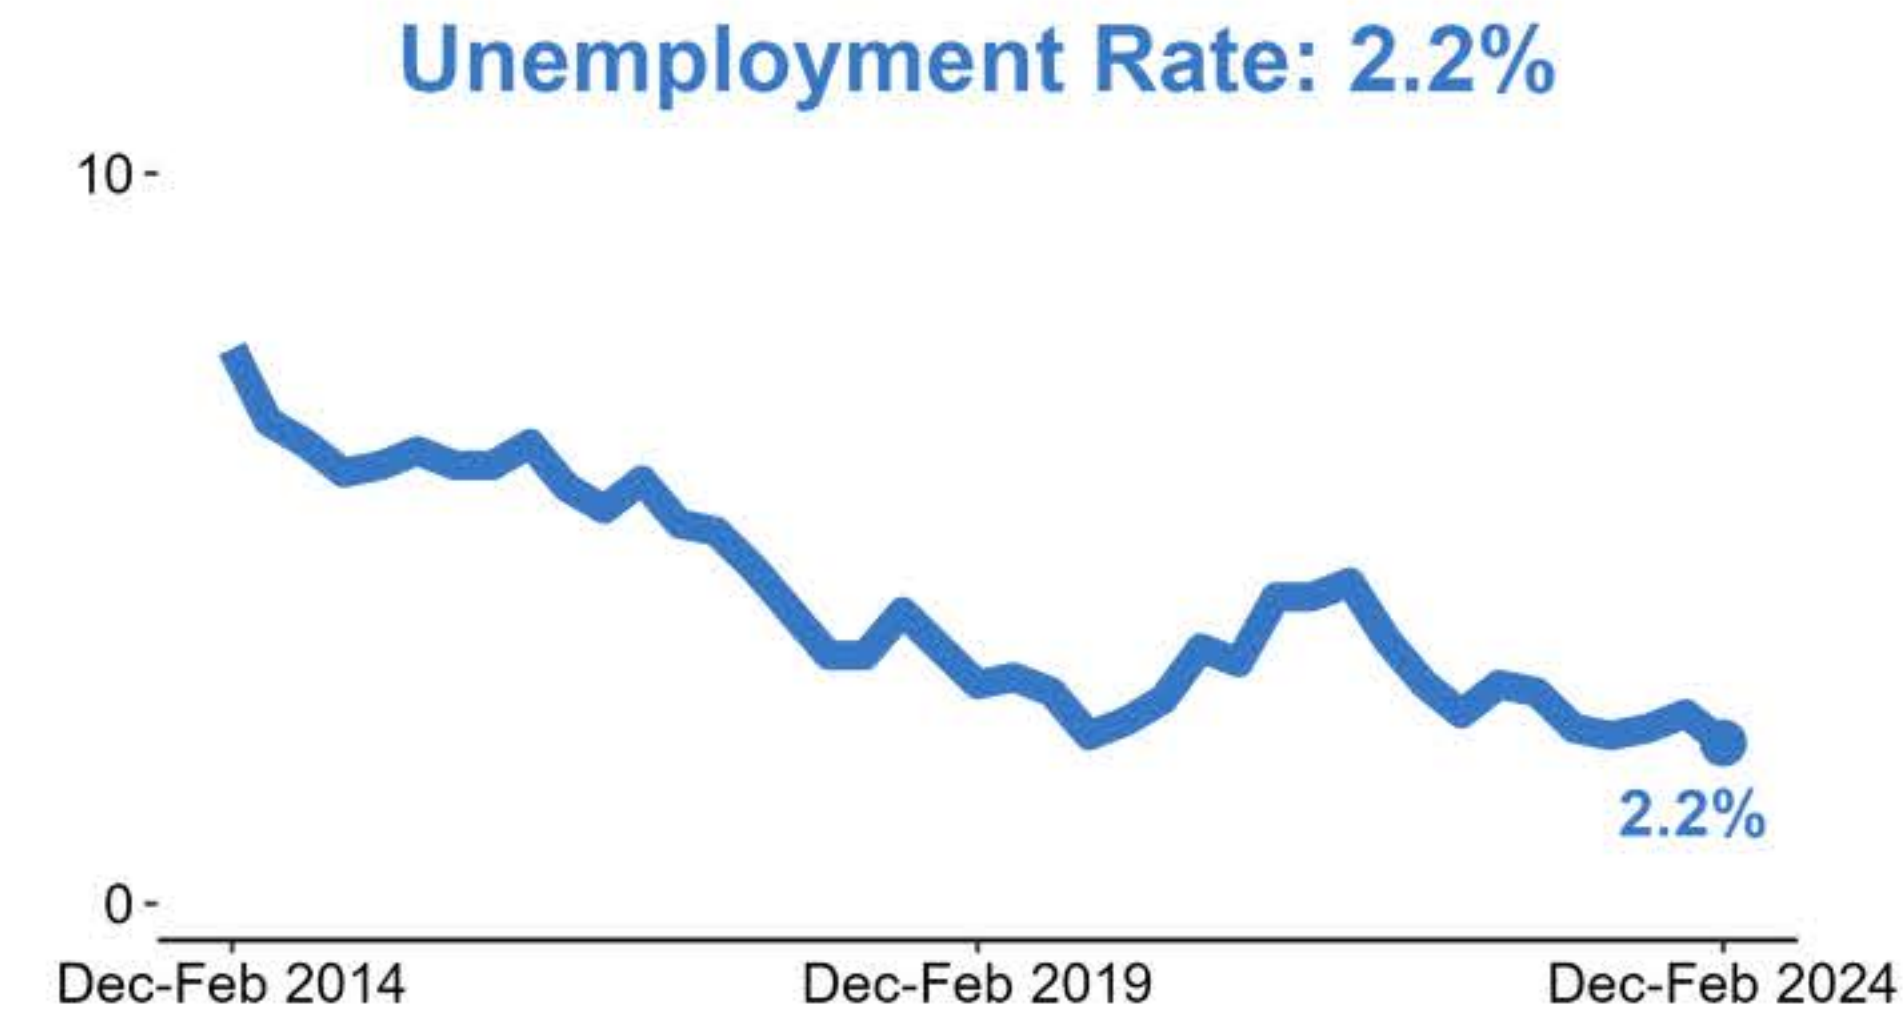

Labour Market Statistics

Labour Force Survey, December-February 2024, seasonally adjusted and subject to future revisions.
Redundancies, Claimant Count and PAYE Real Time Information, March 2024.

Data published: 16 April 2024.