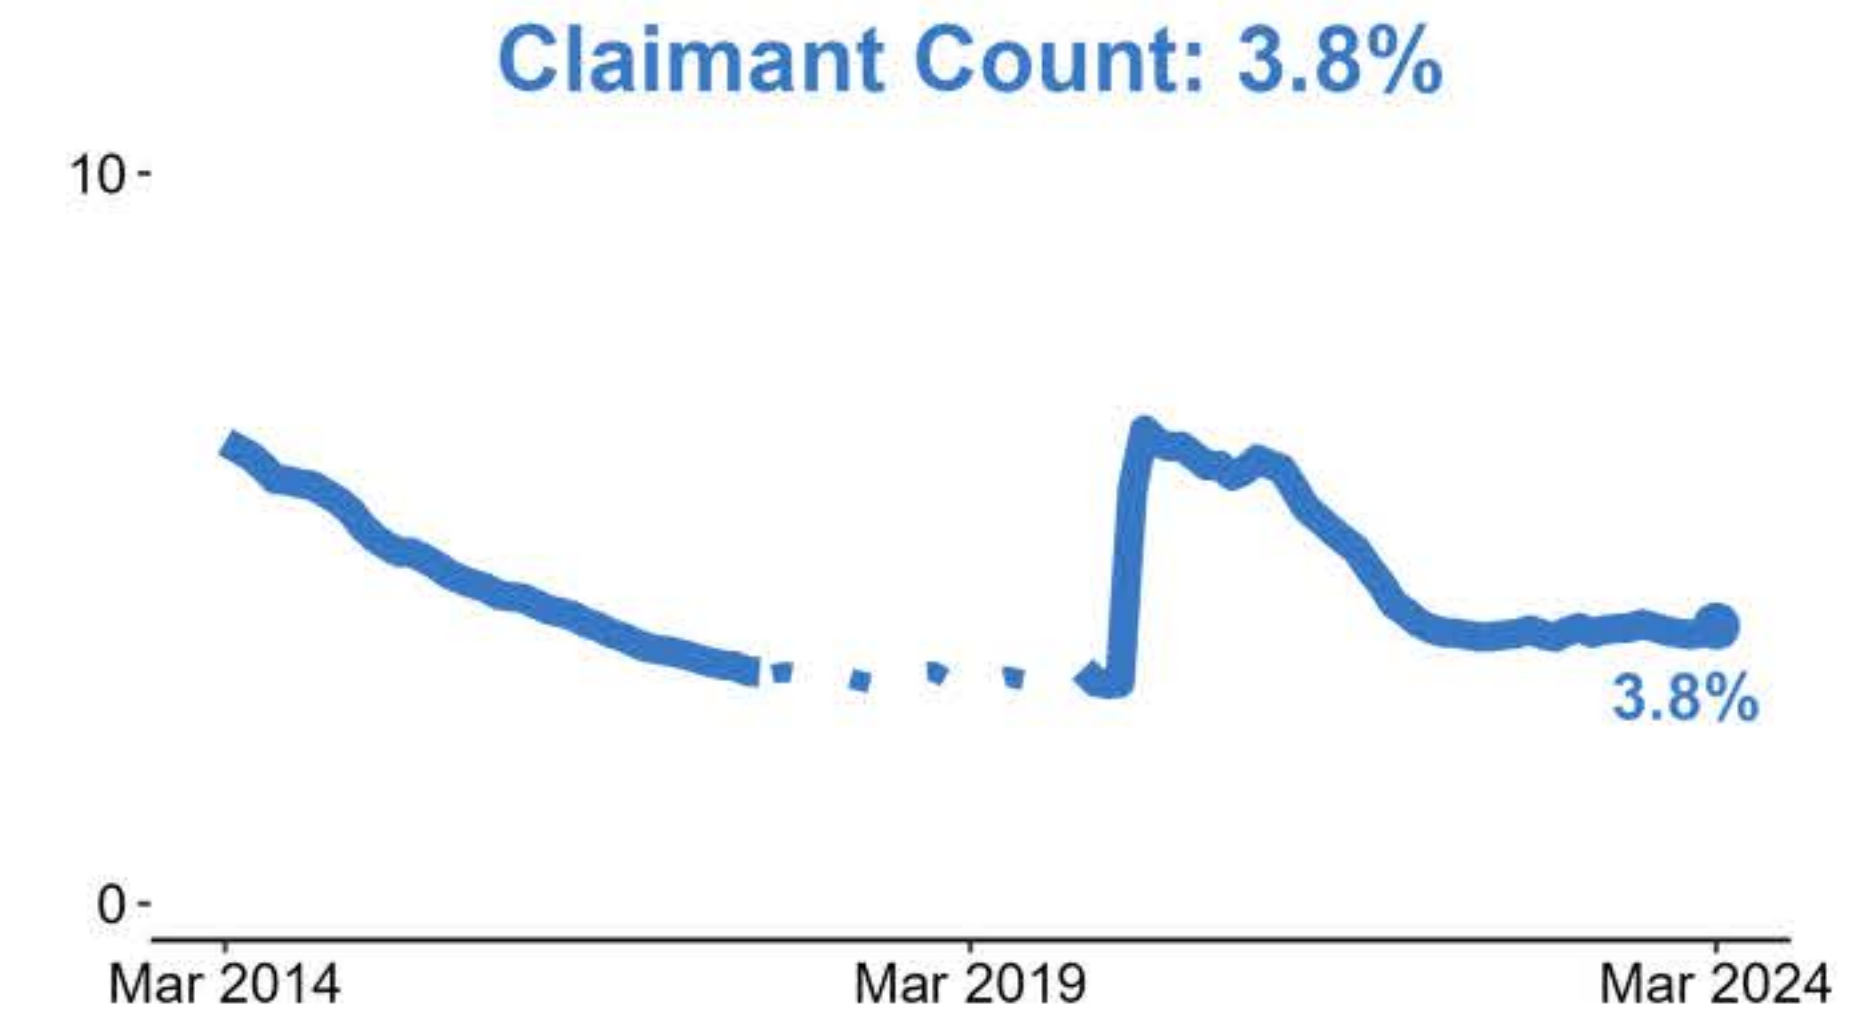

Labour Market Statistics

Labour Force Survey, December-February 2024, seasonally adjusted and subject to future revisions.
Redundancies, Claimant Count and PAYE Real Time Information, March 2024.

Data published: 16 April 2024.