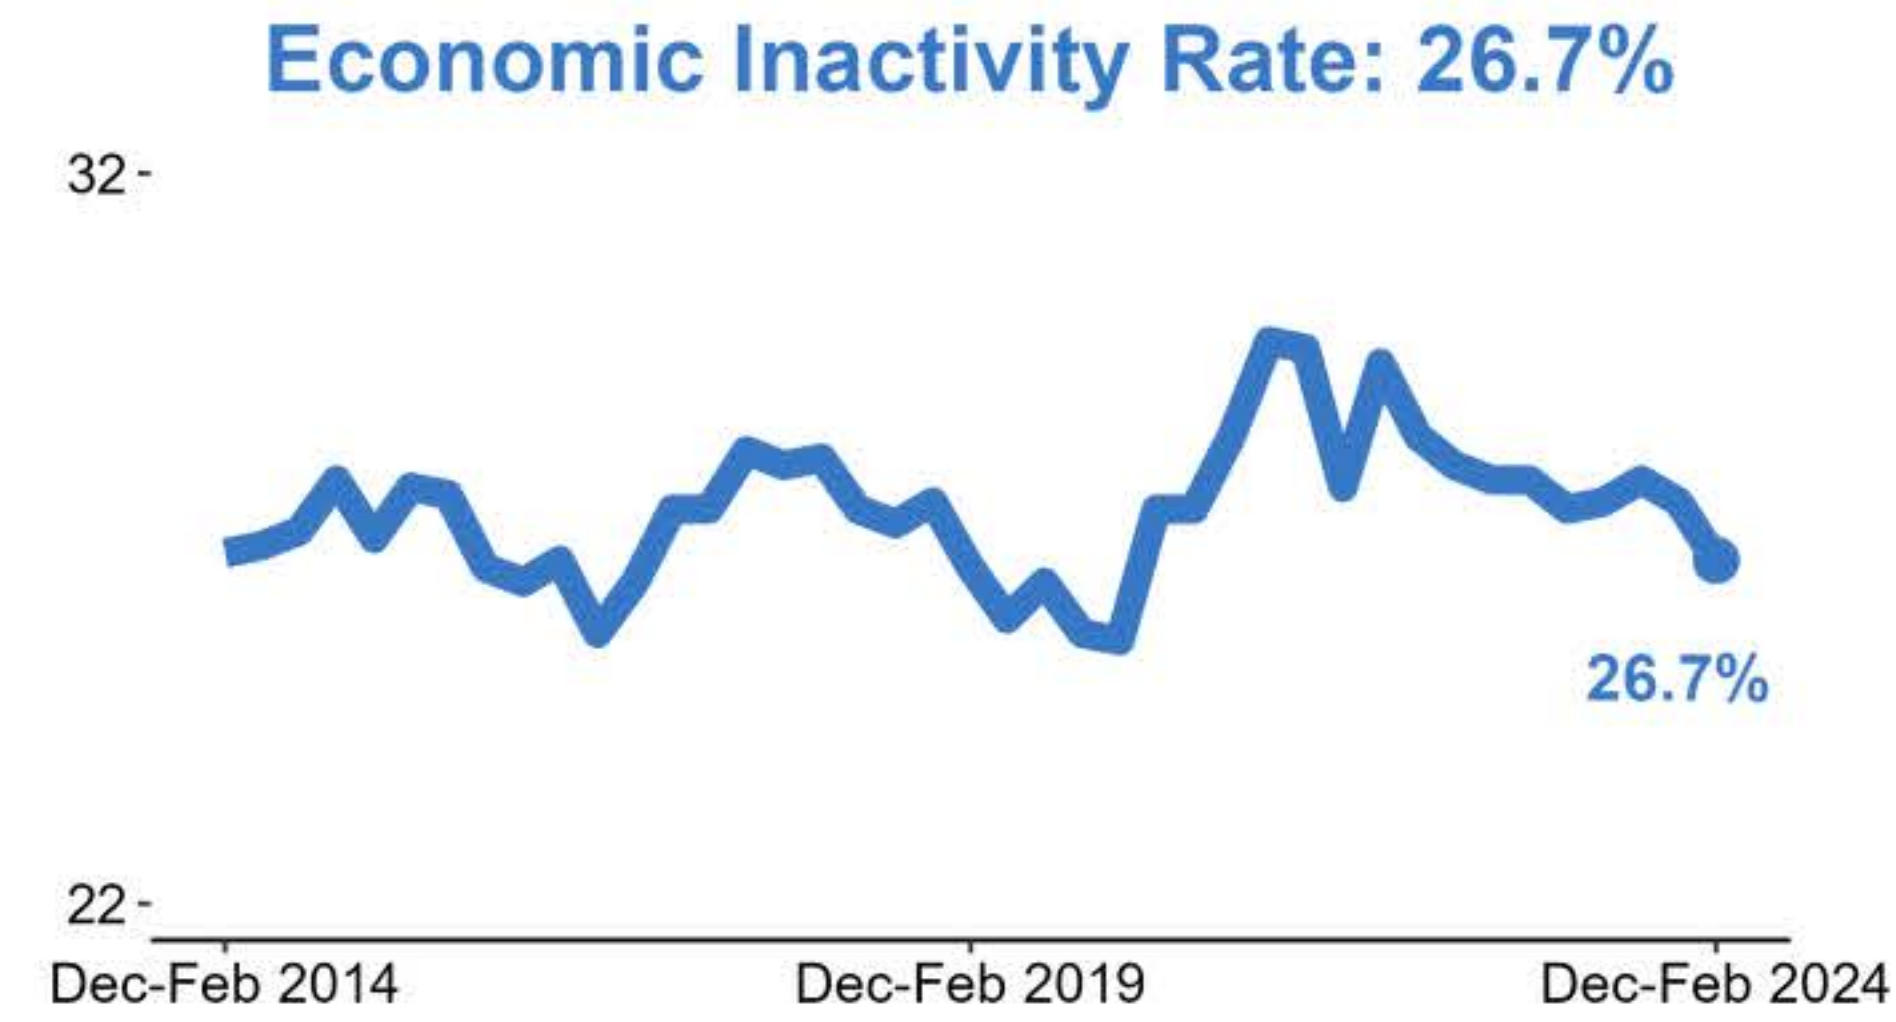

Labour Market Statistics

Labour Force Survey, December-February 2024, seasonally adjusted and subject to future revisions.
Redundancies, Claimant Count and PAYE Real Time Information, March 2024.

Data published: 16 April 2024.