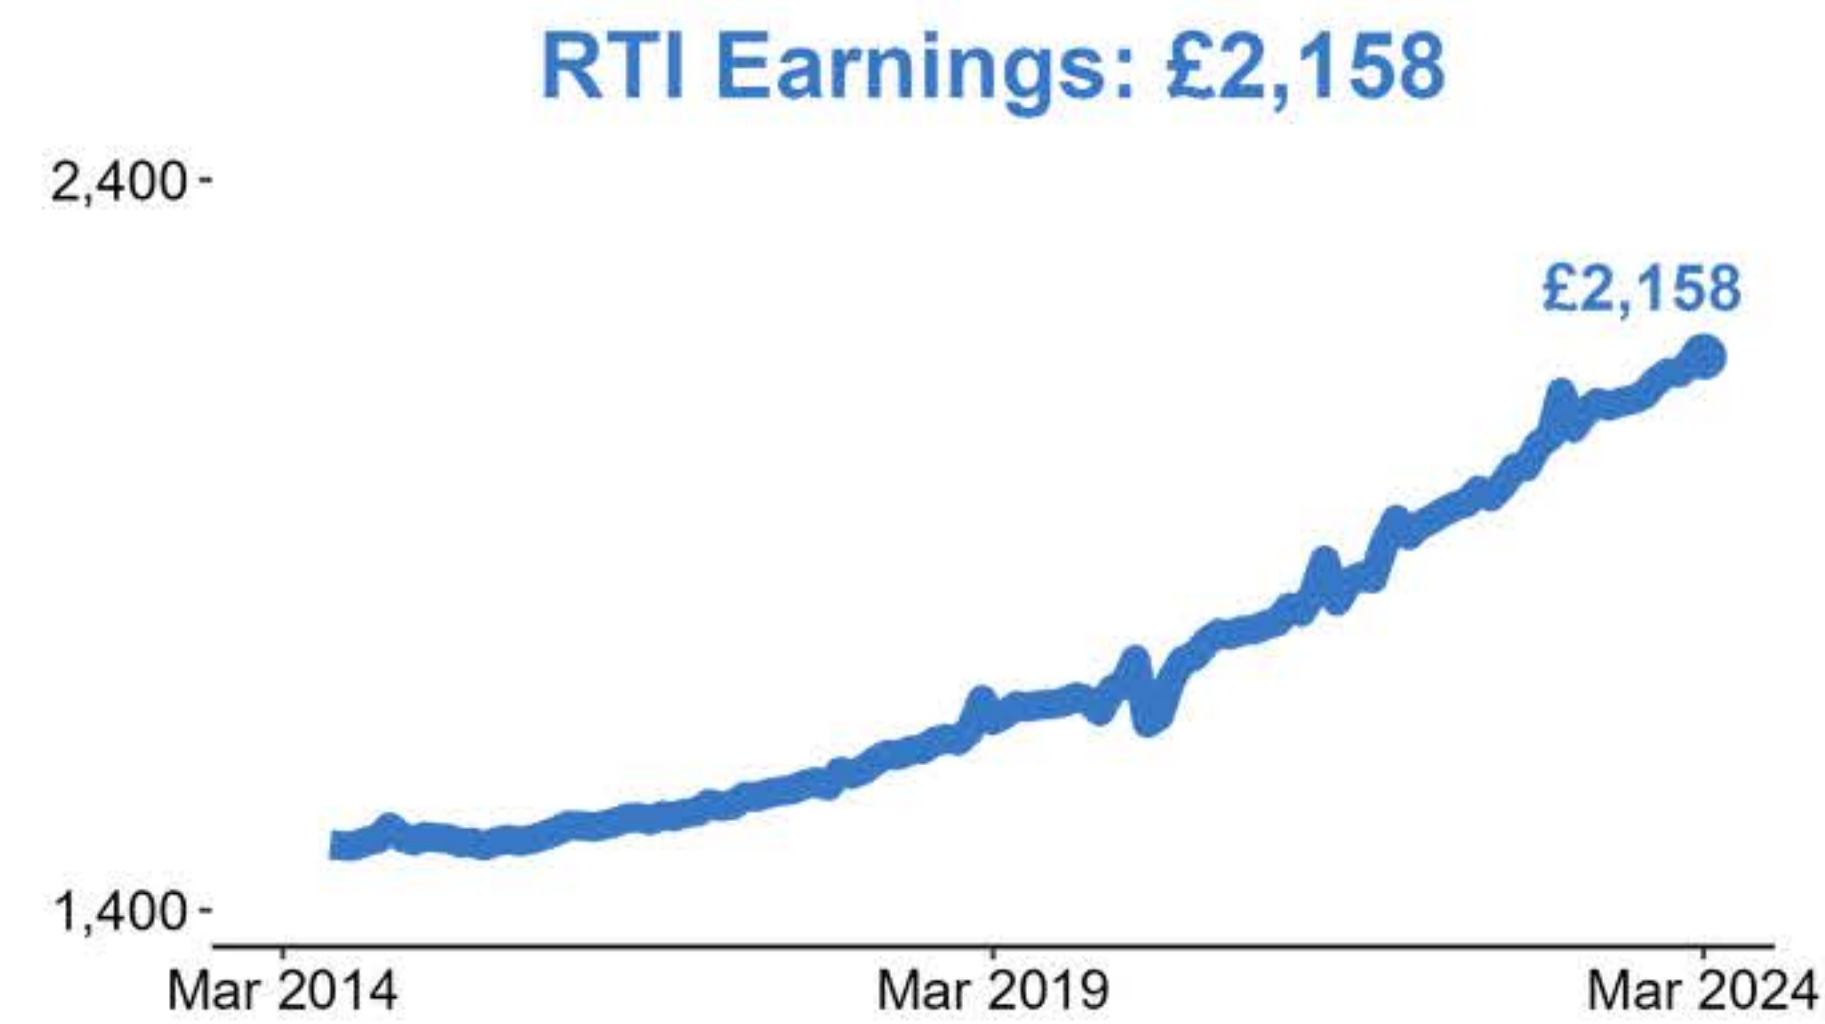

Labour Market Statistics

Labour Force Survey, December-February 2024, seasonally adjusted and subject to future revisions.
Redundancies, Claimant Count and PAYE Real Time Information, March 2024.

Data published: 16 April 2024.