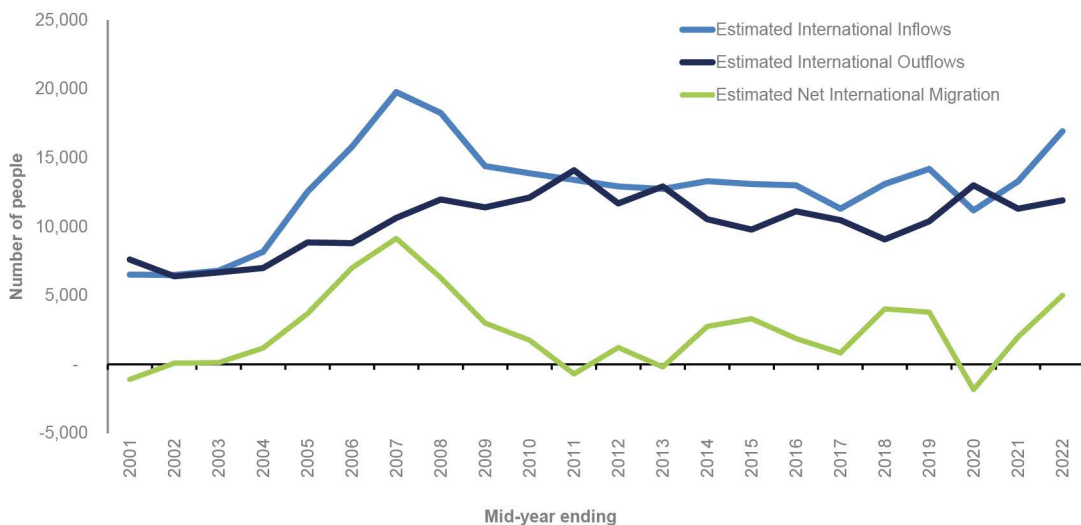

Northern Ireland Migration (2022)

INFLOWS AND OUTFLOWS

The number of people who came to live in Northern Ireland exceeded the number who left (net inflow of 2,300 people) in the year ending mid-2022.

NET INTERNATIONAL MIGRATION BY AGE

In the year ending mid-2022 there was a net inflow of 5,000 people from outside the UK. The chart below shows this net migration by broad age groups.

INTERNATIONAL MIGRATION OVER TIME

REASONS FOR COMING TO NORTHERN IRELAND (2022)