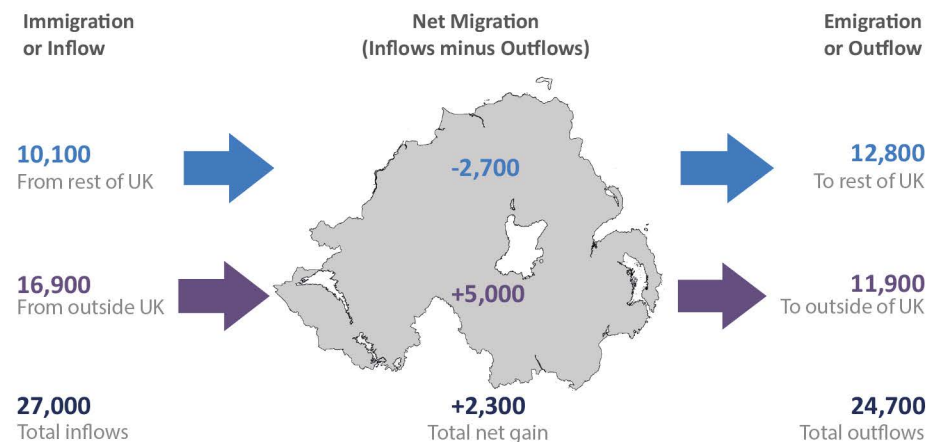

Northern Ireland Migration (2022)

INFLOWS AND OUTFLOWS

The number of people who came to live in Northern Ireland exceeded the number who left (net inflow of 2,300 people) in the year ending mid-2022.

NET INTERNATIONAL MIGRATION BY AGE

In the year ending mid-2022 there was a net inflow of 5,000 people from outside the UK. The chart below shows this net migration by broad age groups.

INTERNATIONAL MIGRATION OVER TIME

REASONS FOR COMING TO NORTHERN IRELAND (2022)