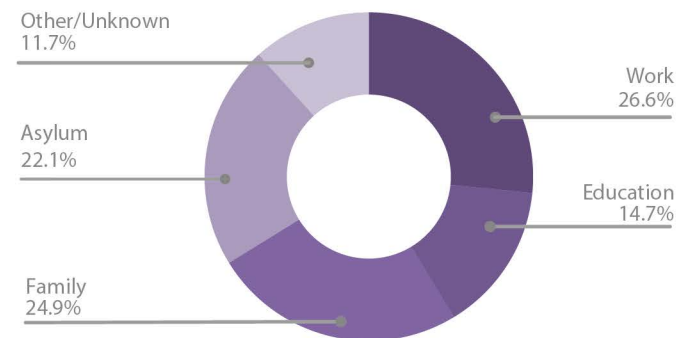

Northern Ireland Migration (2022)

INFLOWS AND OUTFLOWS

The number of people who came to live in Northern Ireland exceeded the number who left (net inflow of 2,300 people) in the year ending mid-2022.

NET INTERNATIONAL MIGRATION BY AGE

In the year ending mid-2022 there was a net inflow of 5,000 people from outside the UK. The chart below shows this net migration by broad age groups.

INTERNATIONAL MIGRATION OVER TIME

REASONS FOR COMING TO NORTHERN IRELAND (2022)