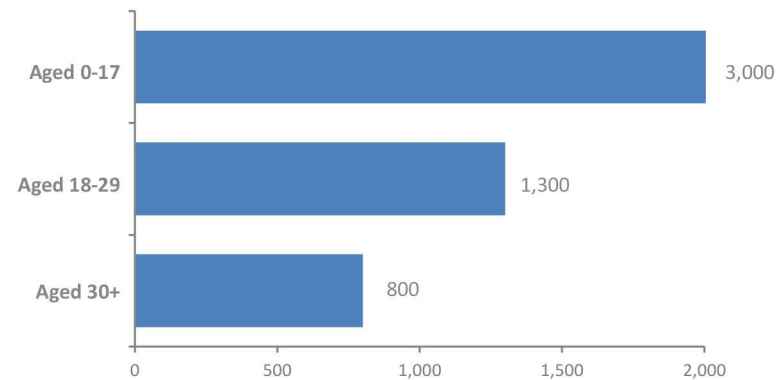

Northern Ireland Migration (2022)

INFLOWS AND OUTFLOWS

The number of people who came to live in Northern Ireland exceeded the number who left (net inflow of 2,300 people) in the year ending mid-2022.

NET INTERNATIONAL MIGRATION BY AGE

In the year ending mid-2022 there was a net inflow of 5,000 people from outside the UK. The chart below shows this net migration by broad age groups.

INTERNATIONAL MIGRATION OVER TIME

REASONS FOR COMING TO NORTHERN IRELAND (2022)