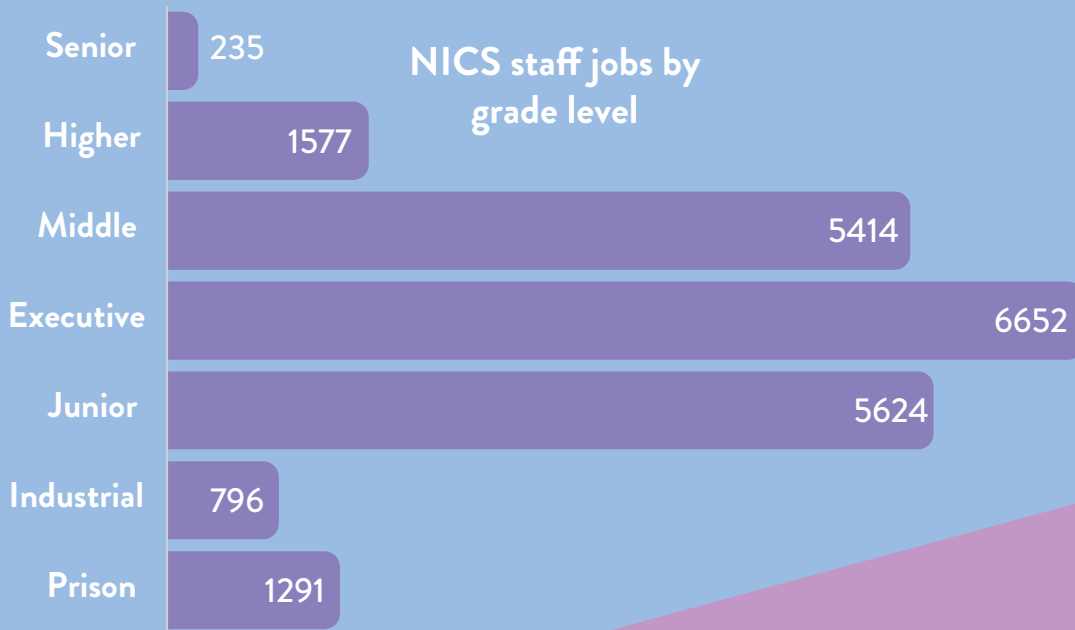

# NI Civil Service Personnel 2021

**Proportion of NICS staff working part-time**