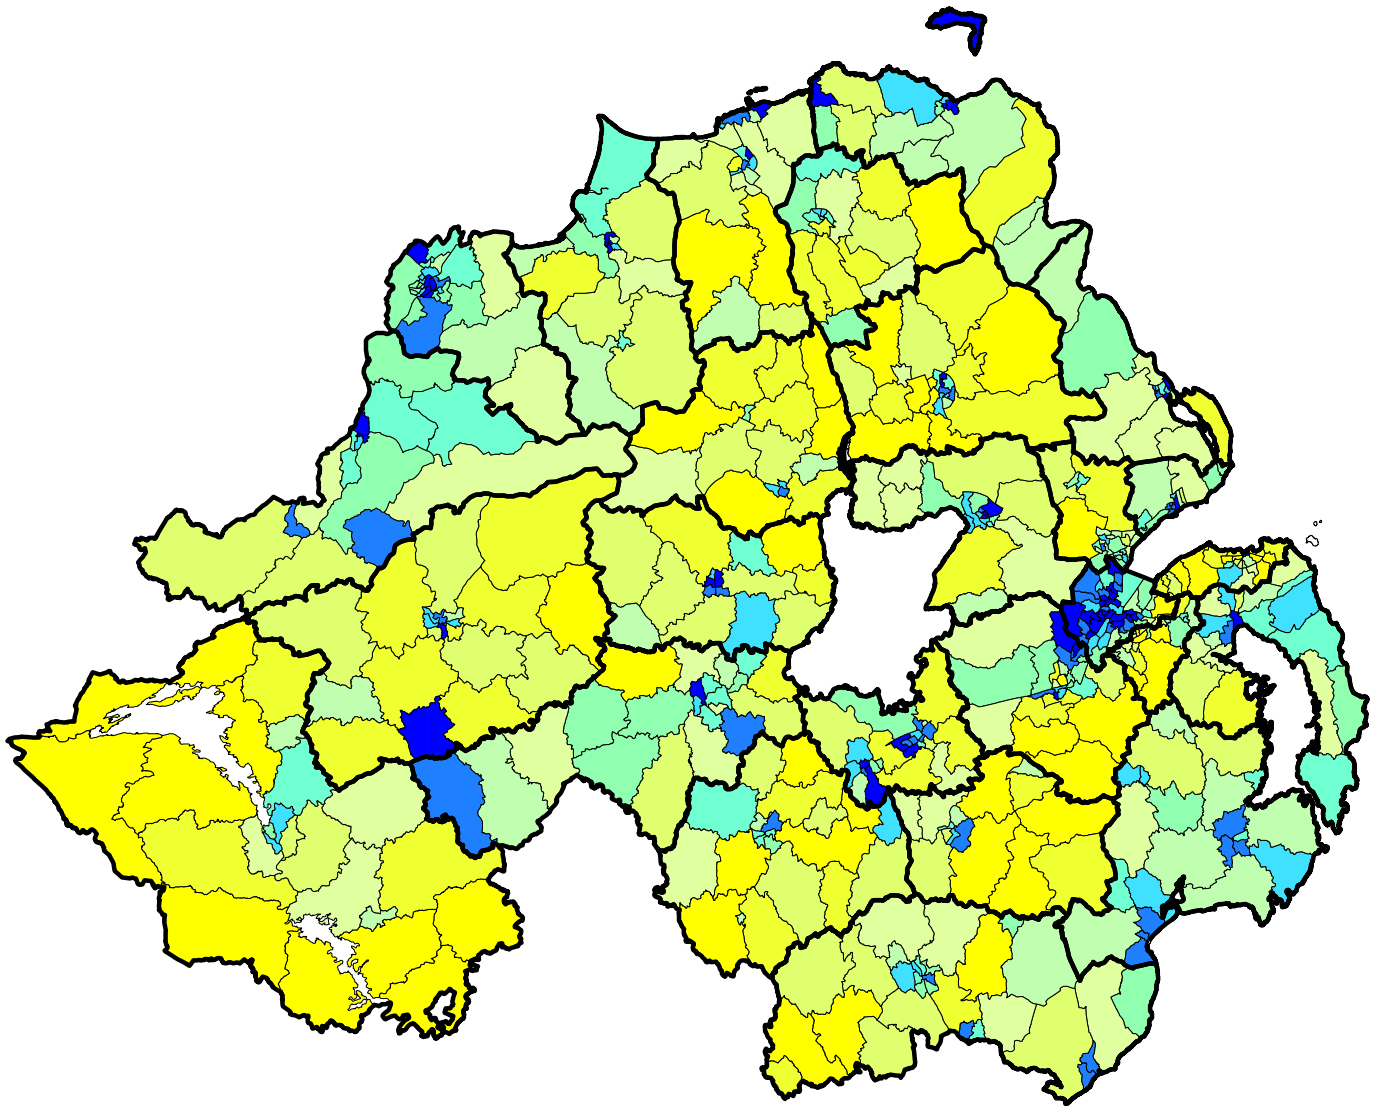

Social Environment Domain for Northern Ireland (wards)

Social Environment Domain
(ward deciles)

(c) Crown copyright