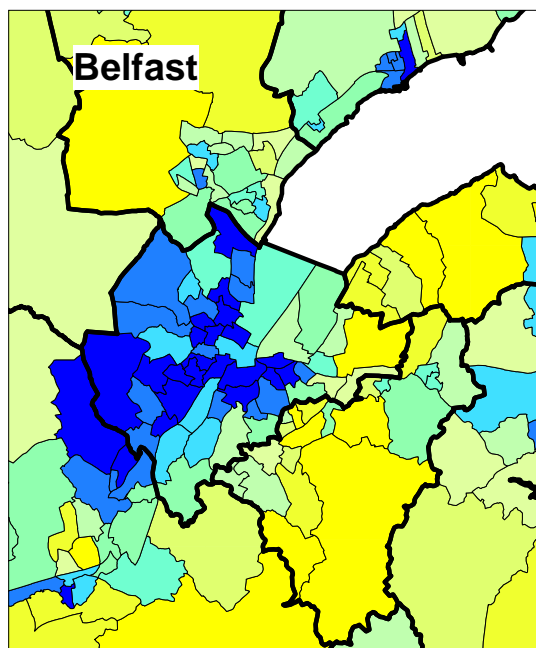

Social Environment Domain for Northern Ireland (wards)

Social Environment Domain
(ward deciles)

(c) Crown copyright