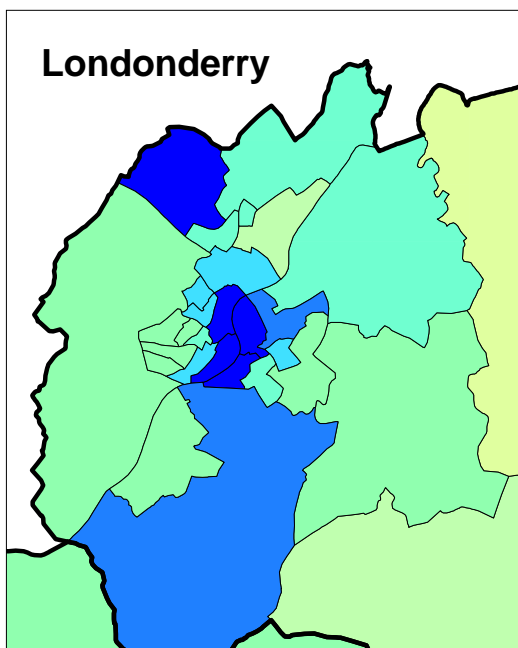

Social Environment Domain for Northern Ireland (wards)

Social Environment Domain
(ward deciles)

(c) Crown copyright