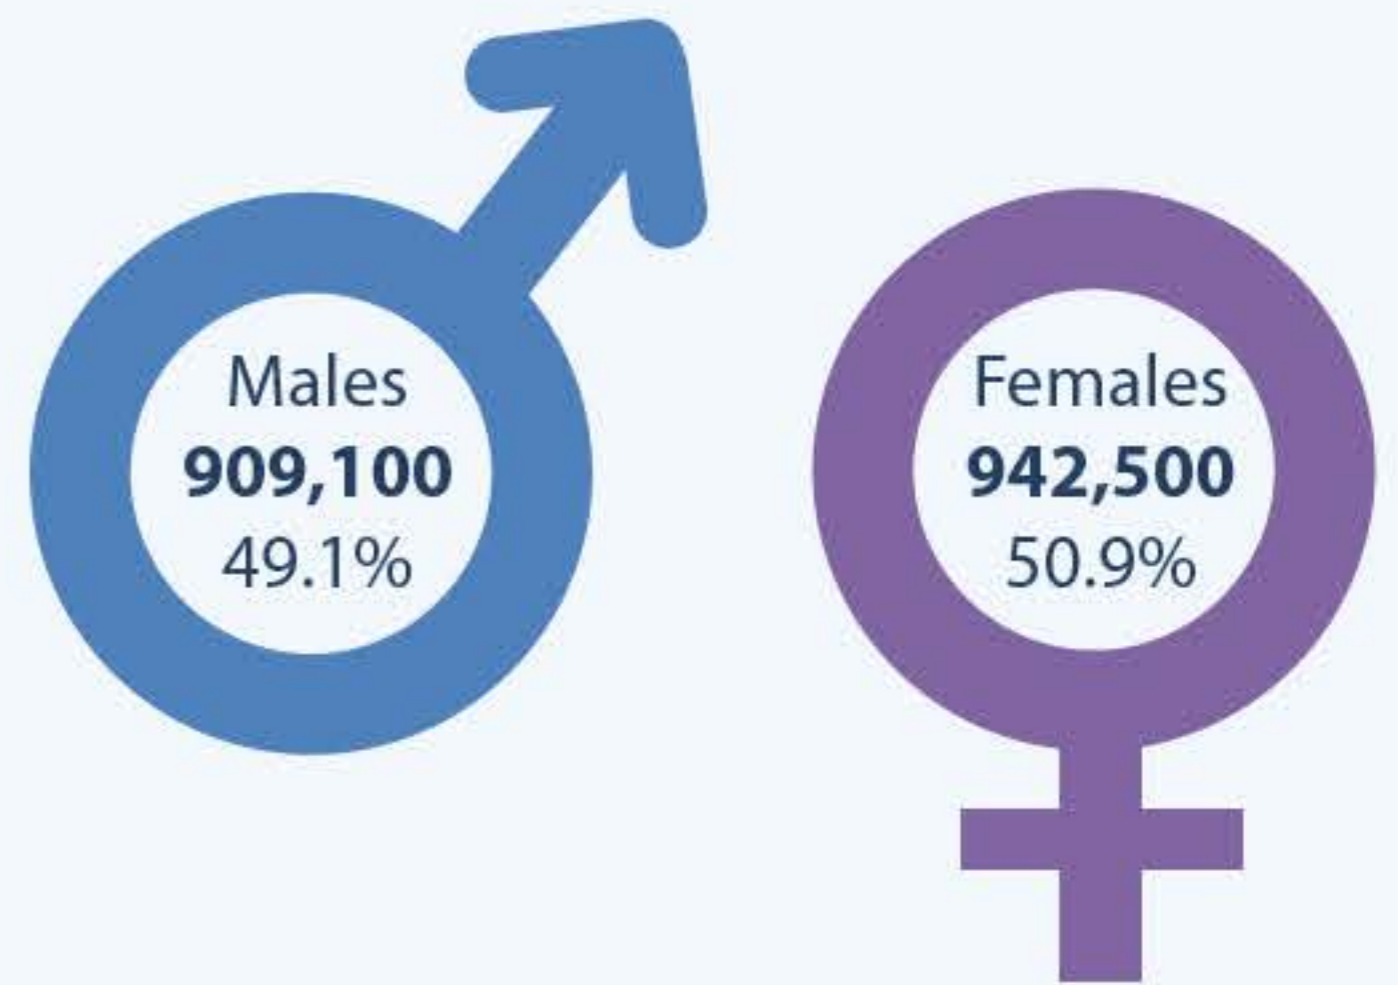

Population 1,851,600

Population by Age*

Population by Gender

Why has the population increased?

The population has increased by **11,100** people (0.6%) from mid-2014 to mid-2015.

This increase is due to a number of components:

Population Change by Area (Mid 2014 to Mid 2015)

The largest percentage growth was in Lisburn & Castlereagh Local Government District at 1.1%

*Figures may not always add up to 100% due to rounding