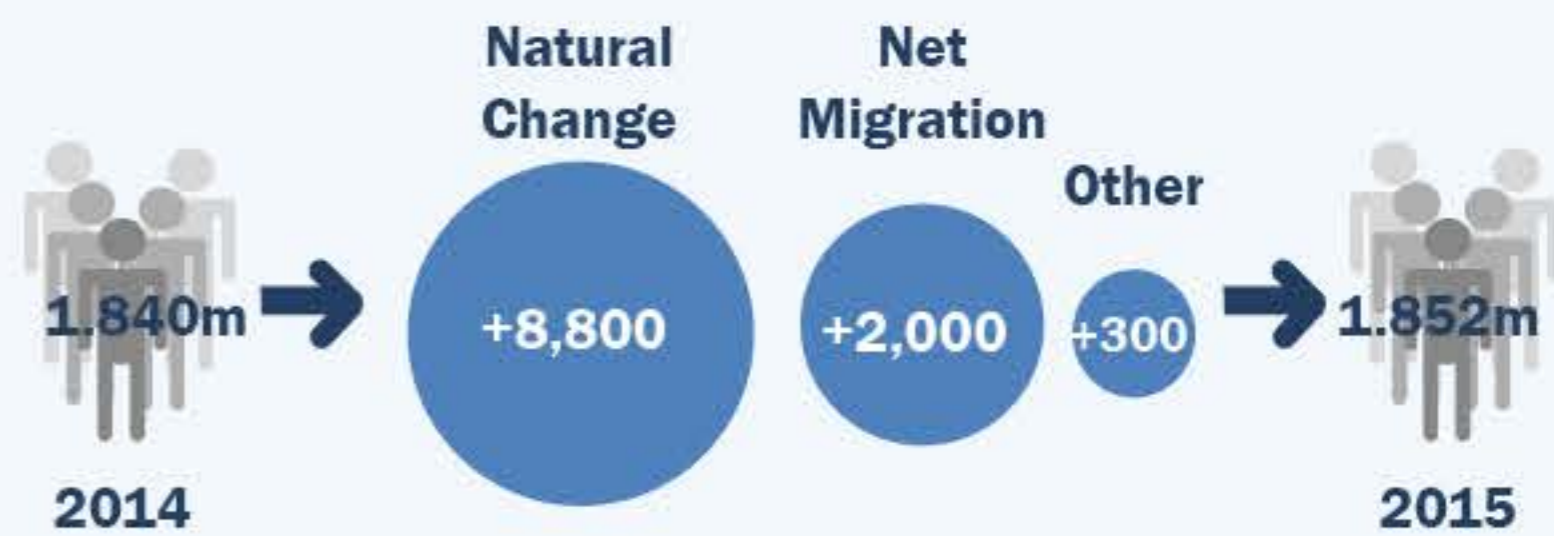

Population 1,851,600

Population by Age*

Population by Gender

Why has the population increased?

The population has increased by **11,100** people (0.6%) from mid-2014 to mid-2015.

This increase is due to a number of components:

Population Change by Area (Mid 2014 to Mid 2015)

The largest percentage growth was in Lisburn & Castlereagh Local Government District at 1.1%

*Figures may not always add up to 100% due to rounding