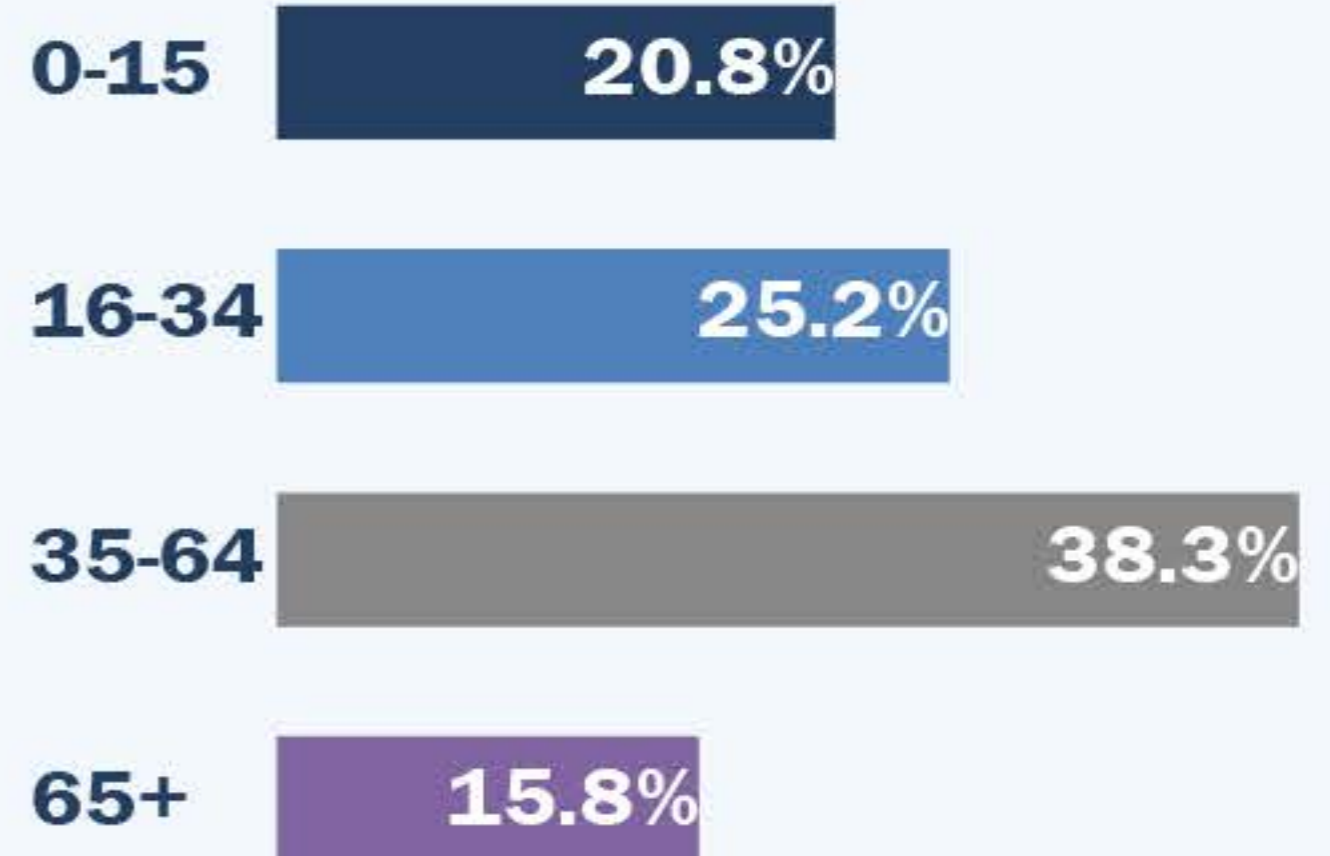

Population 1,851,600

Population by Age*

Population by Gender

Why has the population increased?

The population has increased by **11,100** people (0.6%) from mid-2014 to mid-2015.

This increase is due to a number of components:

Population Change by Area (Mid 2014 to Mid 2015)

The largest percentage growth was in Lisburn & Castlereagh Local Government District at 1.1%

*Figures may not always add up to 100% due to rounding