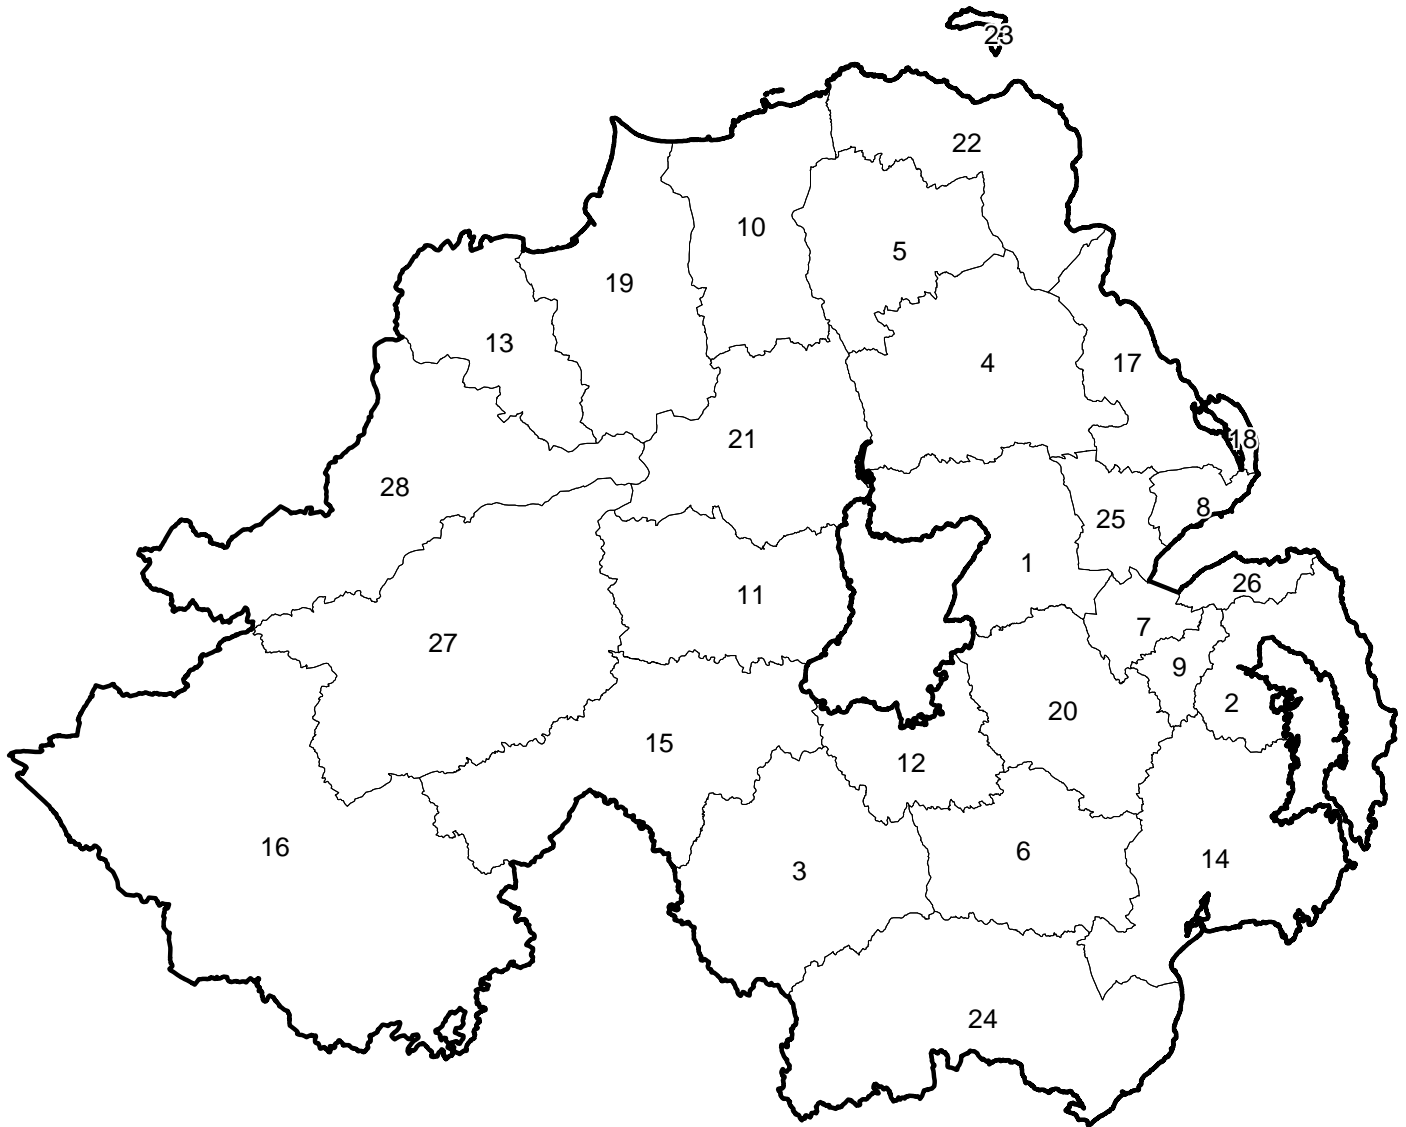

Northern Ireland - Location of LGDs

ID	LGDNAME
1	ANTRIM
2	ARDS
3	ARMAGH
4	BALLYMENA
5	BALLYMONEY
6	BANBRIDGE
7	BELFAST
8	CARRICKFERGUS
9	CASTLEREAGH
10	COLERAINE
11	COOKSTOWN
12	CRAIGAVON
13	DERRY
14	DOWN

ID	LGDNAME
15	DUNGANNON
16	FERMANAGH
17	LARNE
18	LARNE - ISL MAGEE
19	LIMAVADY
20	LISBURN
21	MAGHERAFELT
22	MOYLE
23	MOYLE - RATHLIN
24	NEWRY AND MOURNE
25	NEWTOWNABBEY
26	NORTH DOWN
27	OMAGH
28	STRABANE