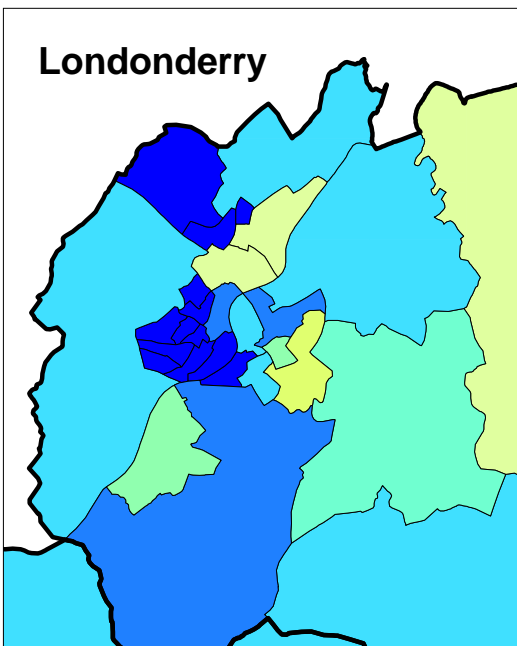

# Multiple Deprivation Measure for Northern Ireland (wards)

Multiple Deprivation Measure (ward deciles)

(c) Crown copyright