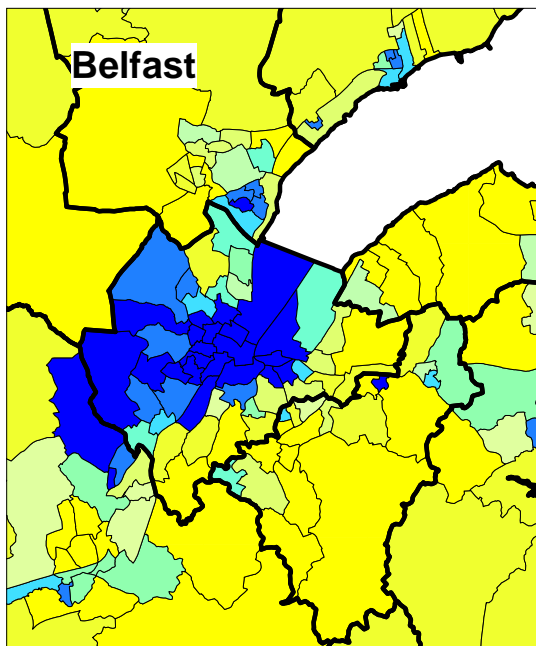

# Multiple Deprivation Measure for Northern Ireland (wards)

Multiple Deprivation Measure (ward deciles)

(c) Crown copyright