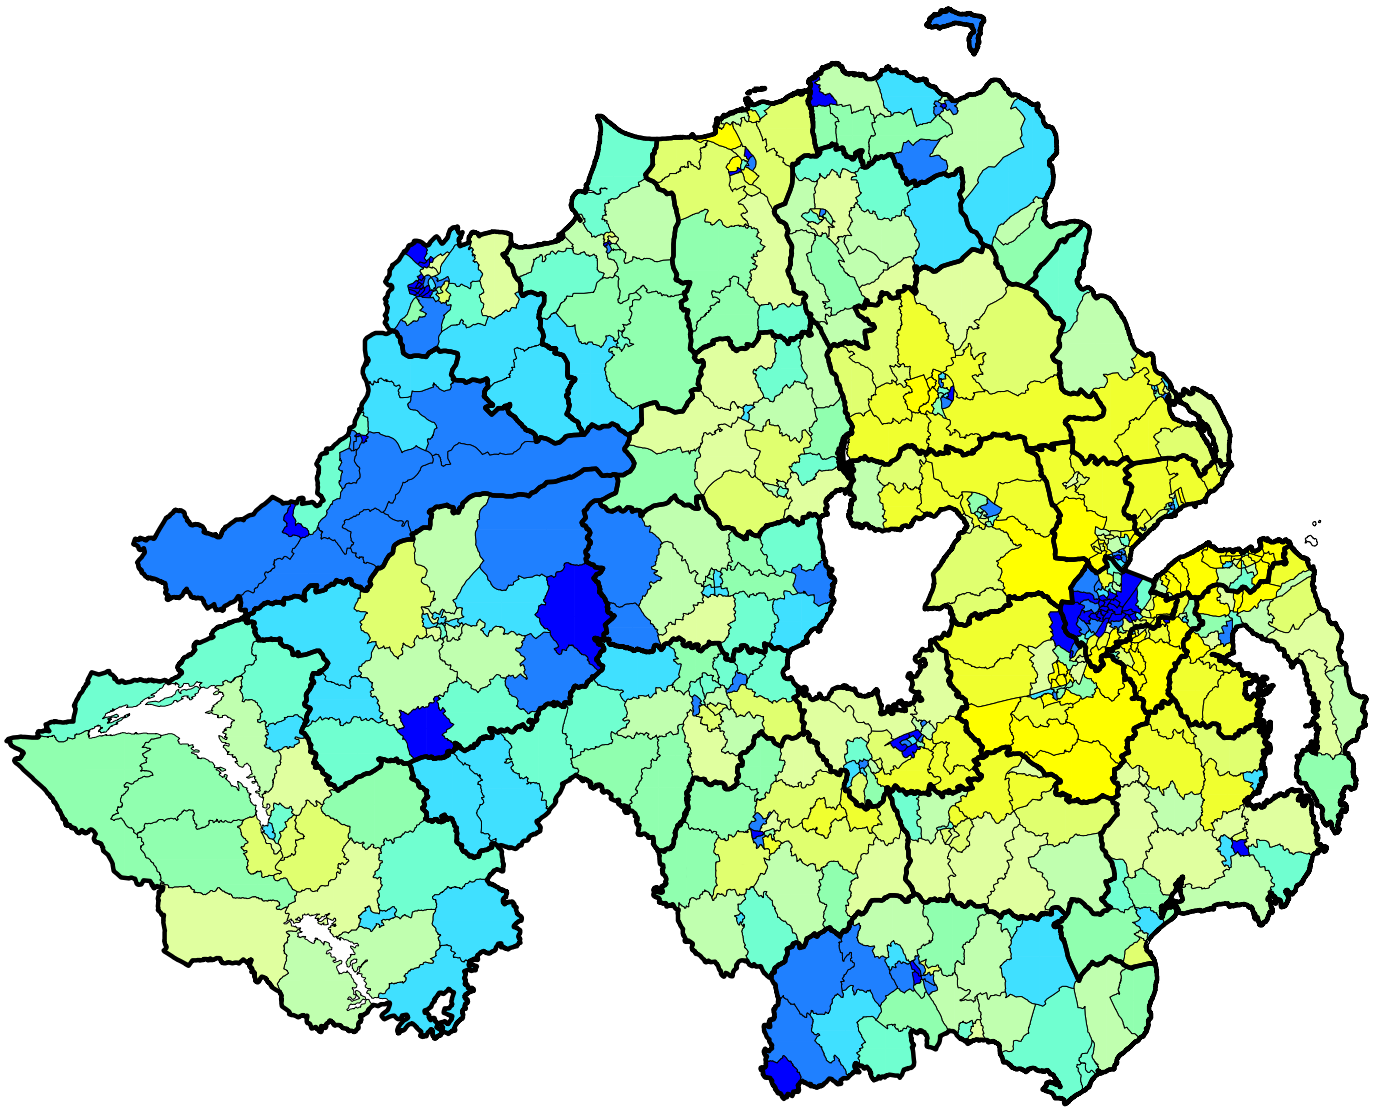

# Multiple Deprivation Measure for Northern Ireland (wards)

Multiple Deprivation Measure (ward deciles)

(c) Crown copyright