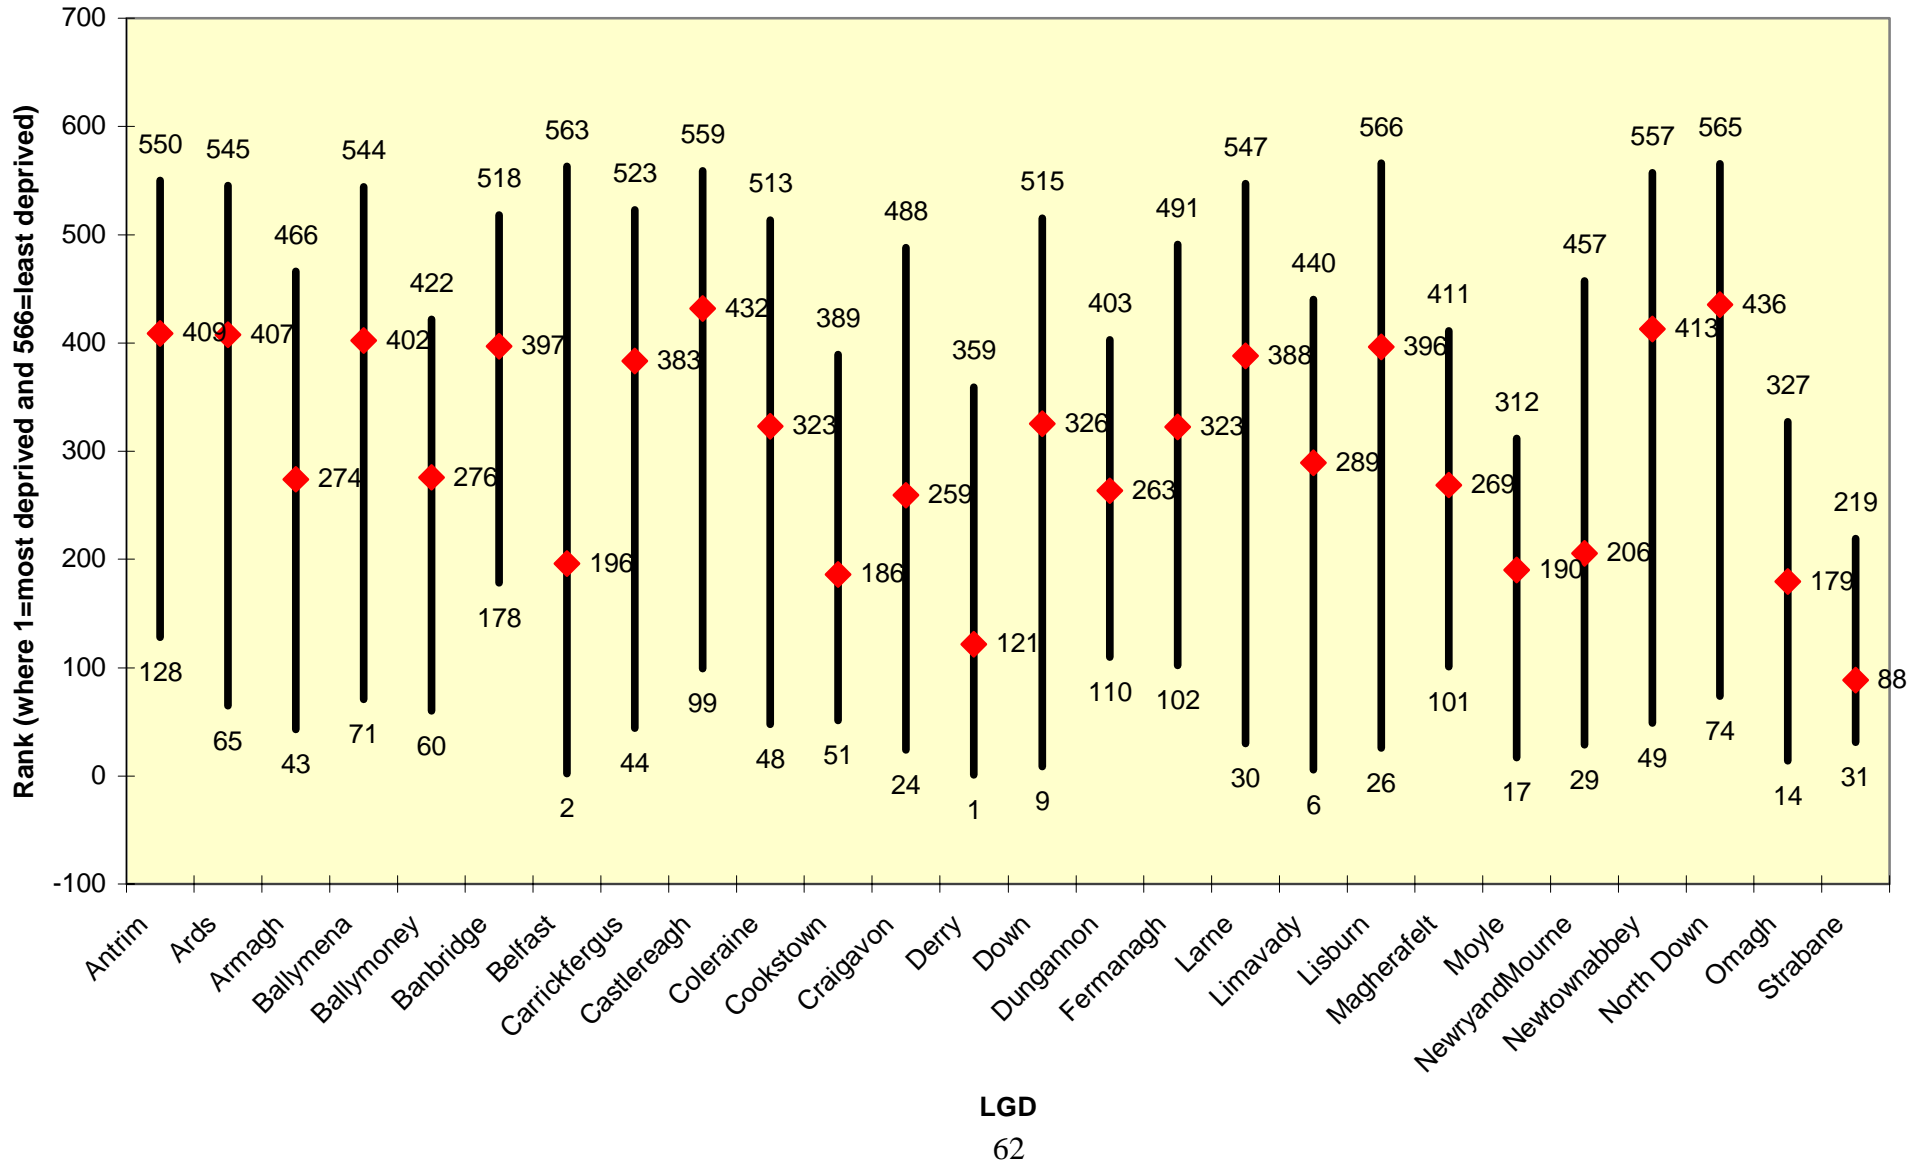

**Chart 13.1 Multiple Deprivation Measure: Range of Ranks by Local Government District**

**Chart 13.2 Income Deprivation Measure: Range of Ranks by Local Government District**

**Chart 13.3 Employment Deprivation Measure: Range of Ranks by Local Government District**

**Chart 13.4 Health Deprivation and Disability Measure: Range of Ranks by Local Government District**

**Chart 13.5 Education, Skills and Training Deprivation Measure: Range of Ranks by Local Government District**

**Chart 13.6 Geographical Access to Service Deprivation Measure: Range of Ranks by Local Government District**

**Chart 13.7 Social Environment Deprivation Measure: Range of Ranks by Local Government District**

**Chart 13.8 Housing Stress Measure: Range of Ranks by Local Government District**

LGD

**Chart 13.9 Child Poverty Measure: Range of Ranks by Local Government District**