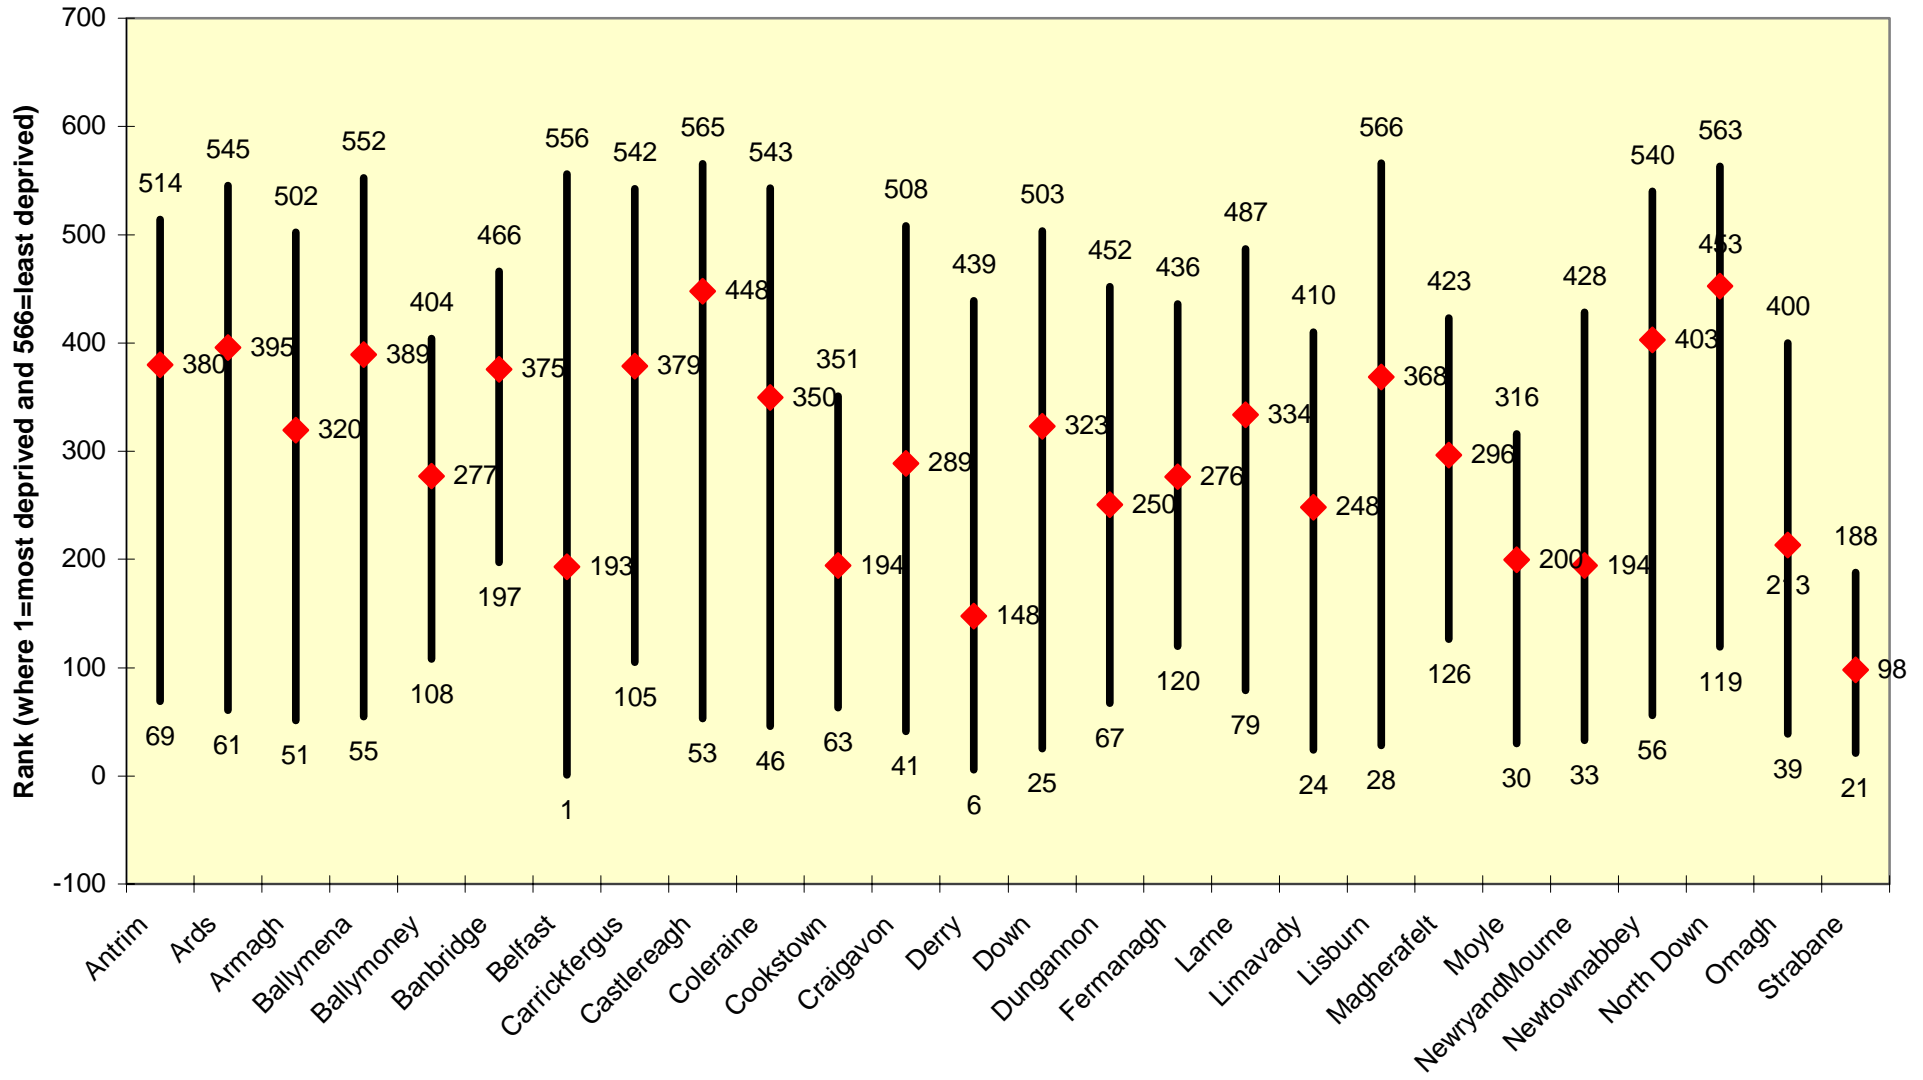

**Chart 13.1 Multiple Deprivation Measure: Range of Ranks by Local Government District**

**Chart 13.2 Income Deprivation Measure: Range of Ranks by Local Government District**

**Chart 13.3 Employment Deprivation Measure: Range of Ranks by Local Government District**

**Chart 13.4 Health Deprivation and Disability Measure: Range of Ranks by Local Government District**

**Chart 13.5 Education, Skills and Training Deprivation Measure: Range of Ranks by Local Government District**

**Chart 13.6 Geographical Access to Service Deprivation Measure: Range of Ranks by Local Government District**

**Chart 13.7 Social Environment Deprivation Measure: Range of Ranks by Local Government District**