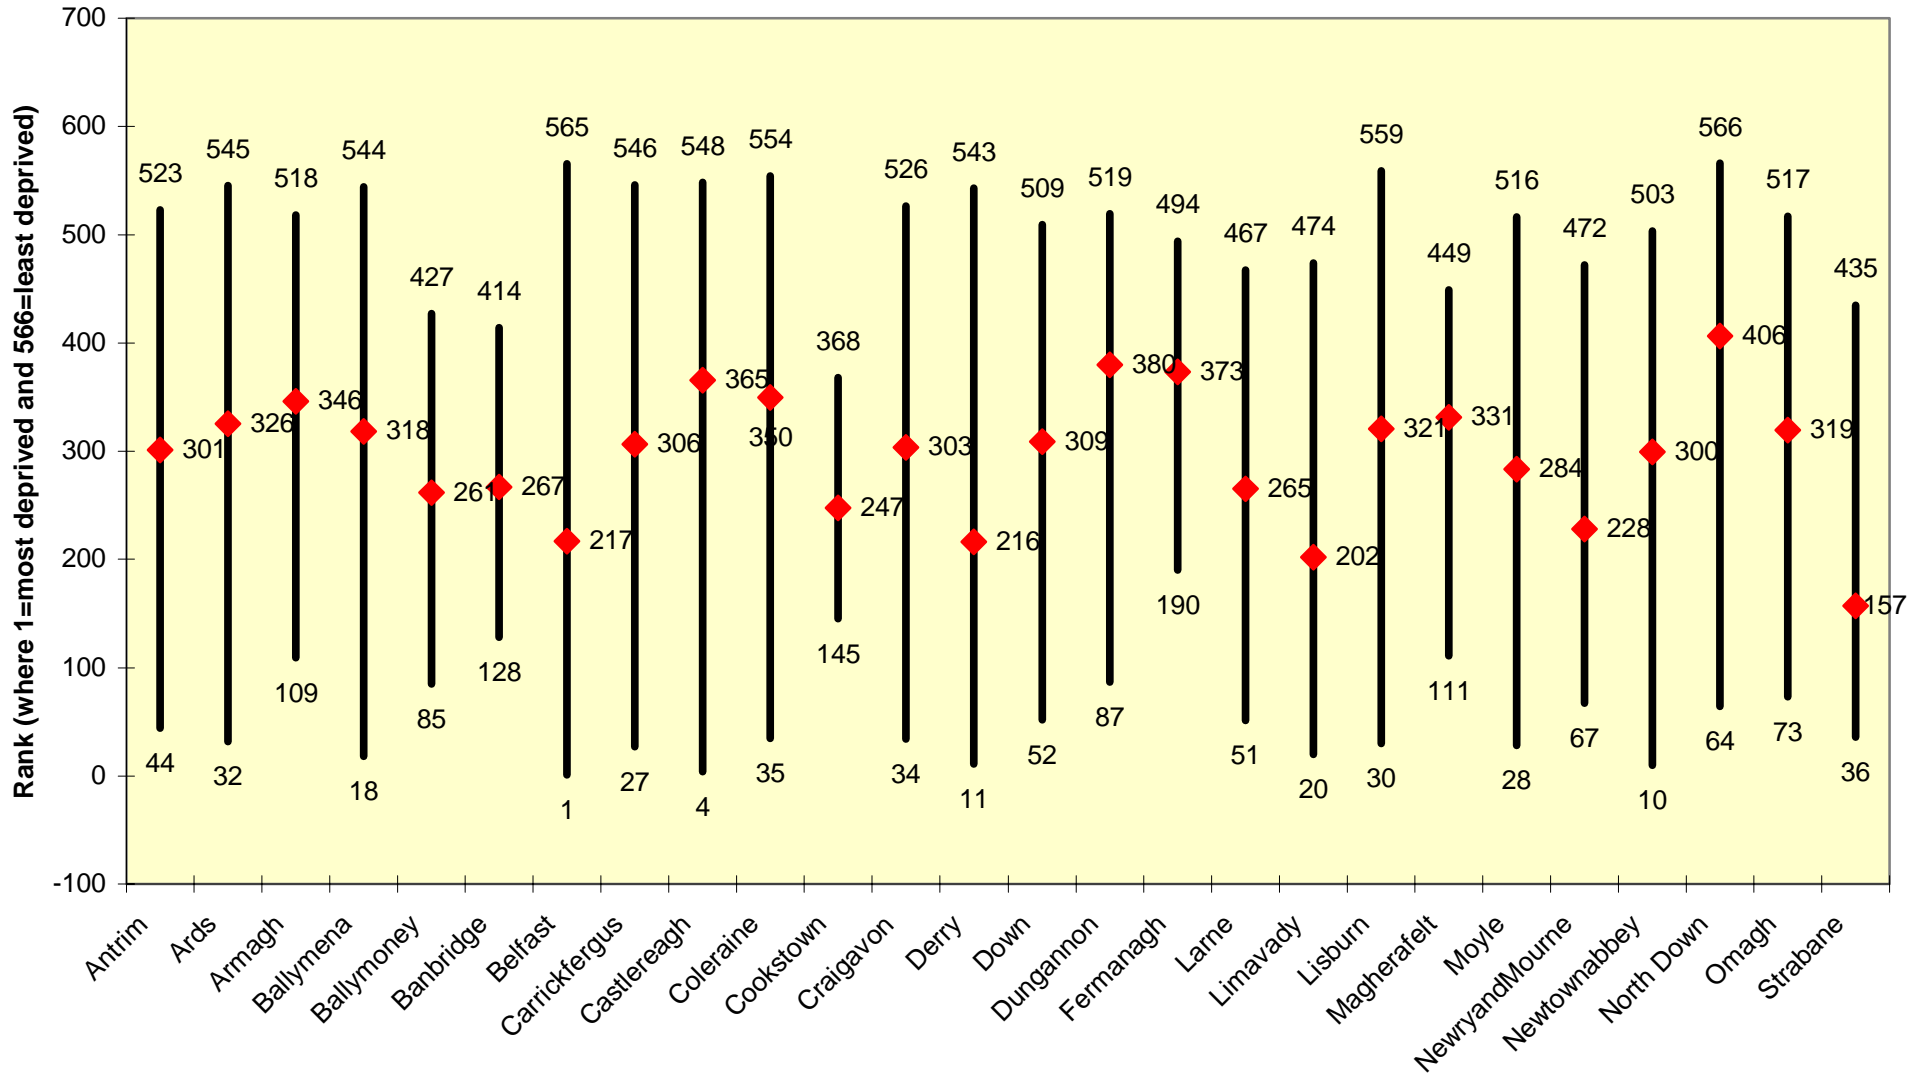

**Chart 13.1 Multiple Deprivation Measure: Range of Ranks by Local Government District**

**Chart 13.2 Income Deprivation Measure: Range of Ranks by Local Government District**

**Chart 13.3 Employment Deprivation Measure: Range of Ranks by Local Government District**

**Chart 13.4 Health Deprivation and Disability Measure: Range of Ranks by Local Government District**

**Chart 13.5 Education, Skills and Training Deprivation Measure: Range of Ranks by Local Government District**

**Chart 13.6 Geographical Access to Service Deprivation Measure: Range of Ranks by Local Government District**

**Chart 13.7 Social Environment Deprivation Measure: Range of Ranks by Local Government District**