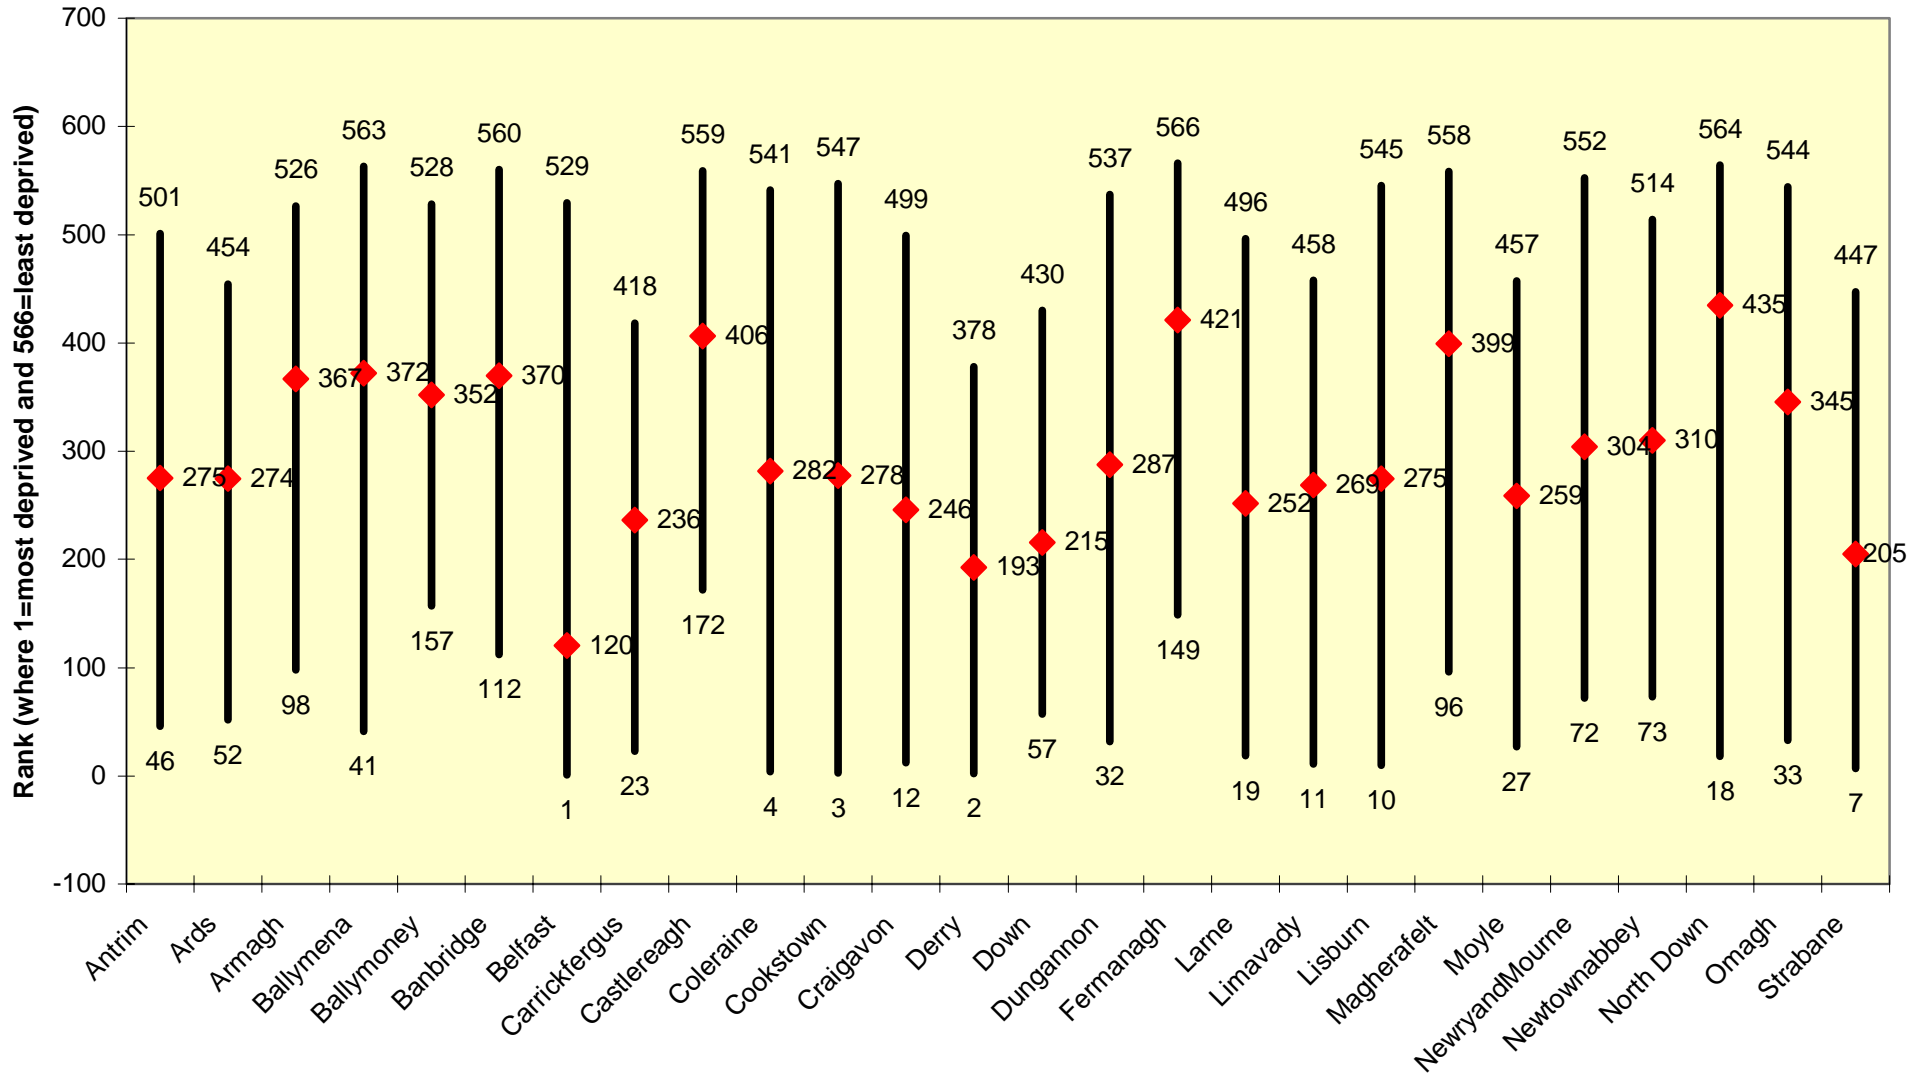

**Chart 13.1 Multiple Deprivation Measure: Range of Ranks by Local Government District**

**Chart 13.2 Income Deprivation Measure: Range of Ranks by Local Government District**

**Chart 13.3 Employment Deprivation Measure: Range of Ranks by Local Government District**

**Chart 13.4 Health Deprivation and Disability Measure: Range of Ranks by Local Government District**

**Chart 13.5 Education, Skills and Training Deprivation Measure: Range of Ranks by Local Government District**

**Chart 13.6 Geographical Access to Service Deprivation Measure: Range of Ranks by Local Government District**

**Chart 13.7 Social Environment Deprivation Measure: Range of Ranks by Local Government District**