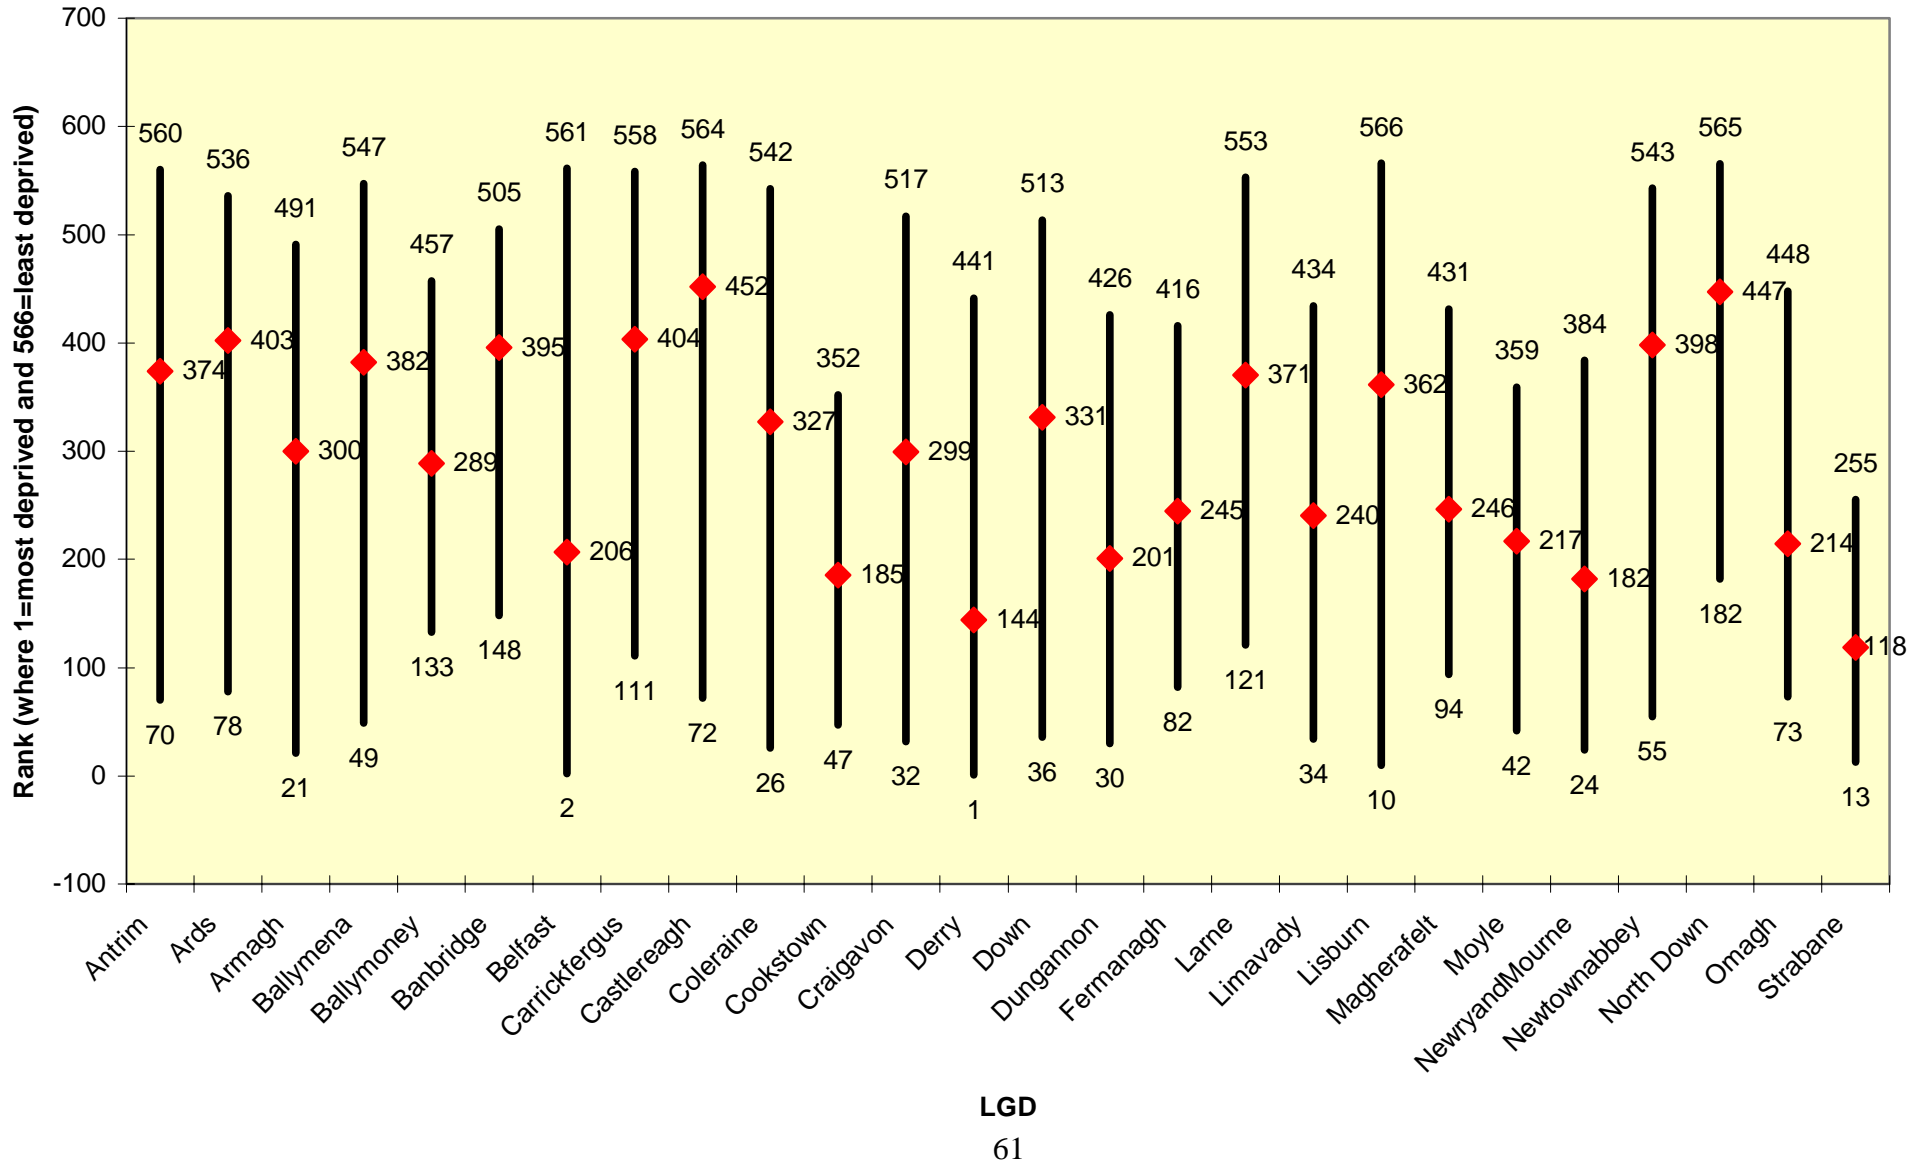

**Chart 13.1 Multiple Deprivation Measure: Range of Ranks by Local Government District**

**Chart 13.2 Income Deprivation Measure: Range of Ranks by Local Government District**

**Chart 13.3 Employment Deprivation Measure: Range of Ranks by Local Government District**

**Chart 13.4 Health Deprivation and Disability Measure: Range of Ranks by Local Government District**

**Chart 13.5 Education, Skills and Training Deprivation Measure: Range of Ranks by Local Government District**

**Chart 13.6 Geographical Access to Service Deprivation Measure: Range of Ranks by Local Government District**

**Chart 13.7 Social Environment Deprivation Measure: Range of Ranks by Local Government District**