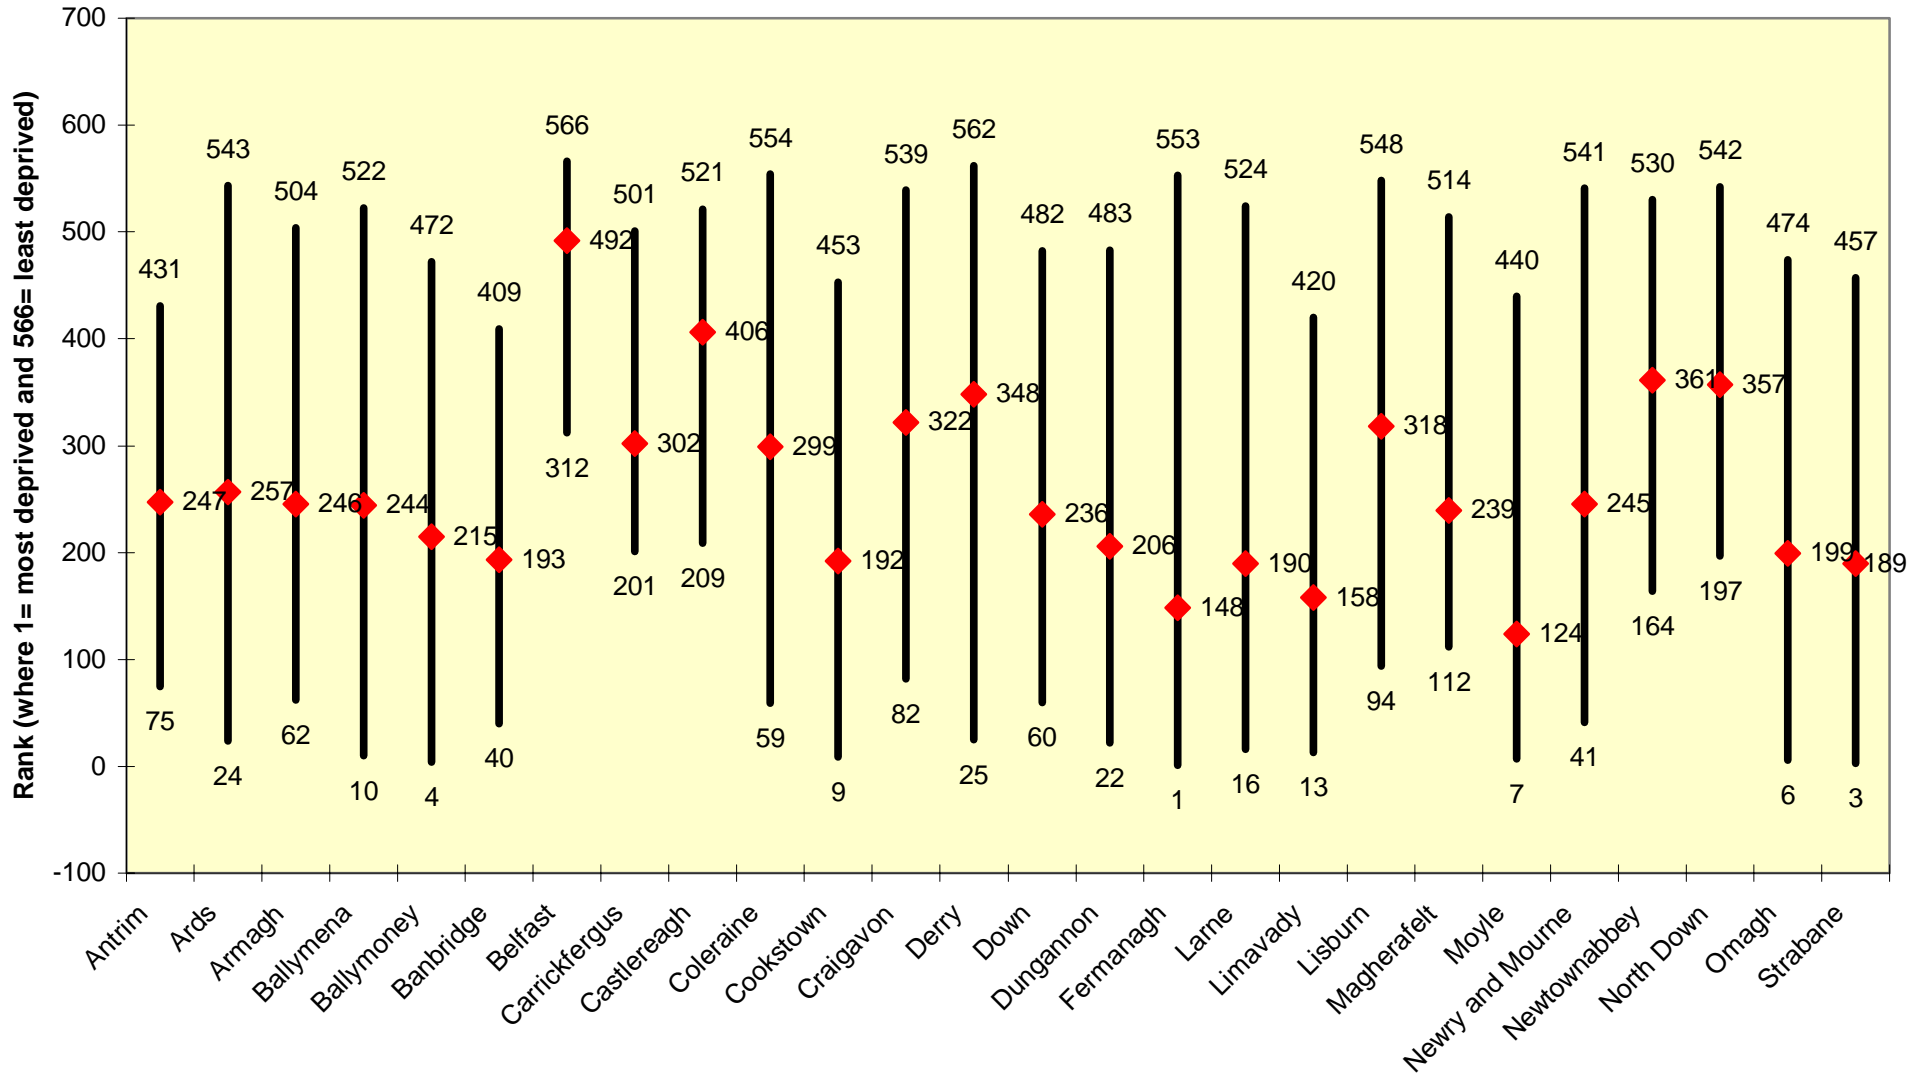

**Chart 13.1 Multiple Deprivation Measure: Range of Ranks by Local Government District**

**Chart 13.2 Income Deprivation Measure: Range of Ranks by Local Government District**

**Chart 13.3 Employment Deprivation Measure: Range of Ranks by Local Government District**

**Chart 13.4 Health Deprivation and Disability Measure: Range of Ranks by Local Government District**

**Chart 13.5 Education, Skills and Training Deprivation Measure: Range of Ranks by Local Government District**

**Chart 13.6 Geographical Access to Service Deprivation Measure: Range of Ranks by Local Government District**

**Chart 13.7 Social Environment Deprivation Measure: Range of Ranks by Local Government District**