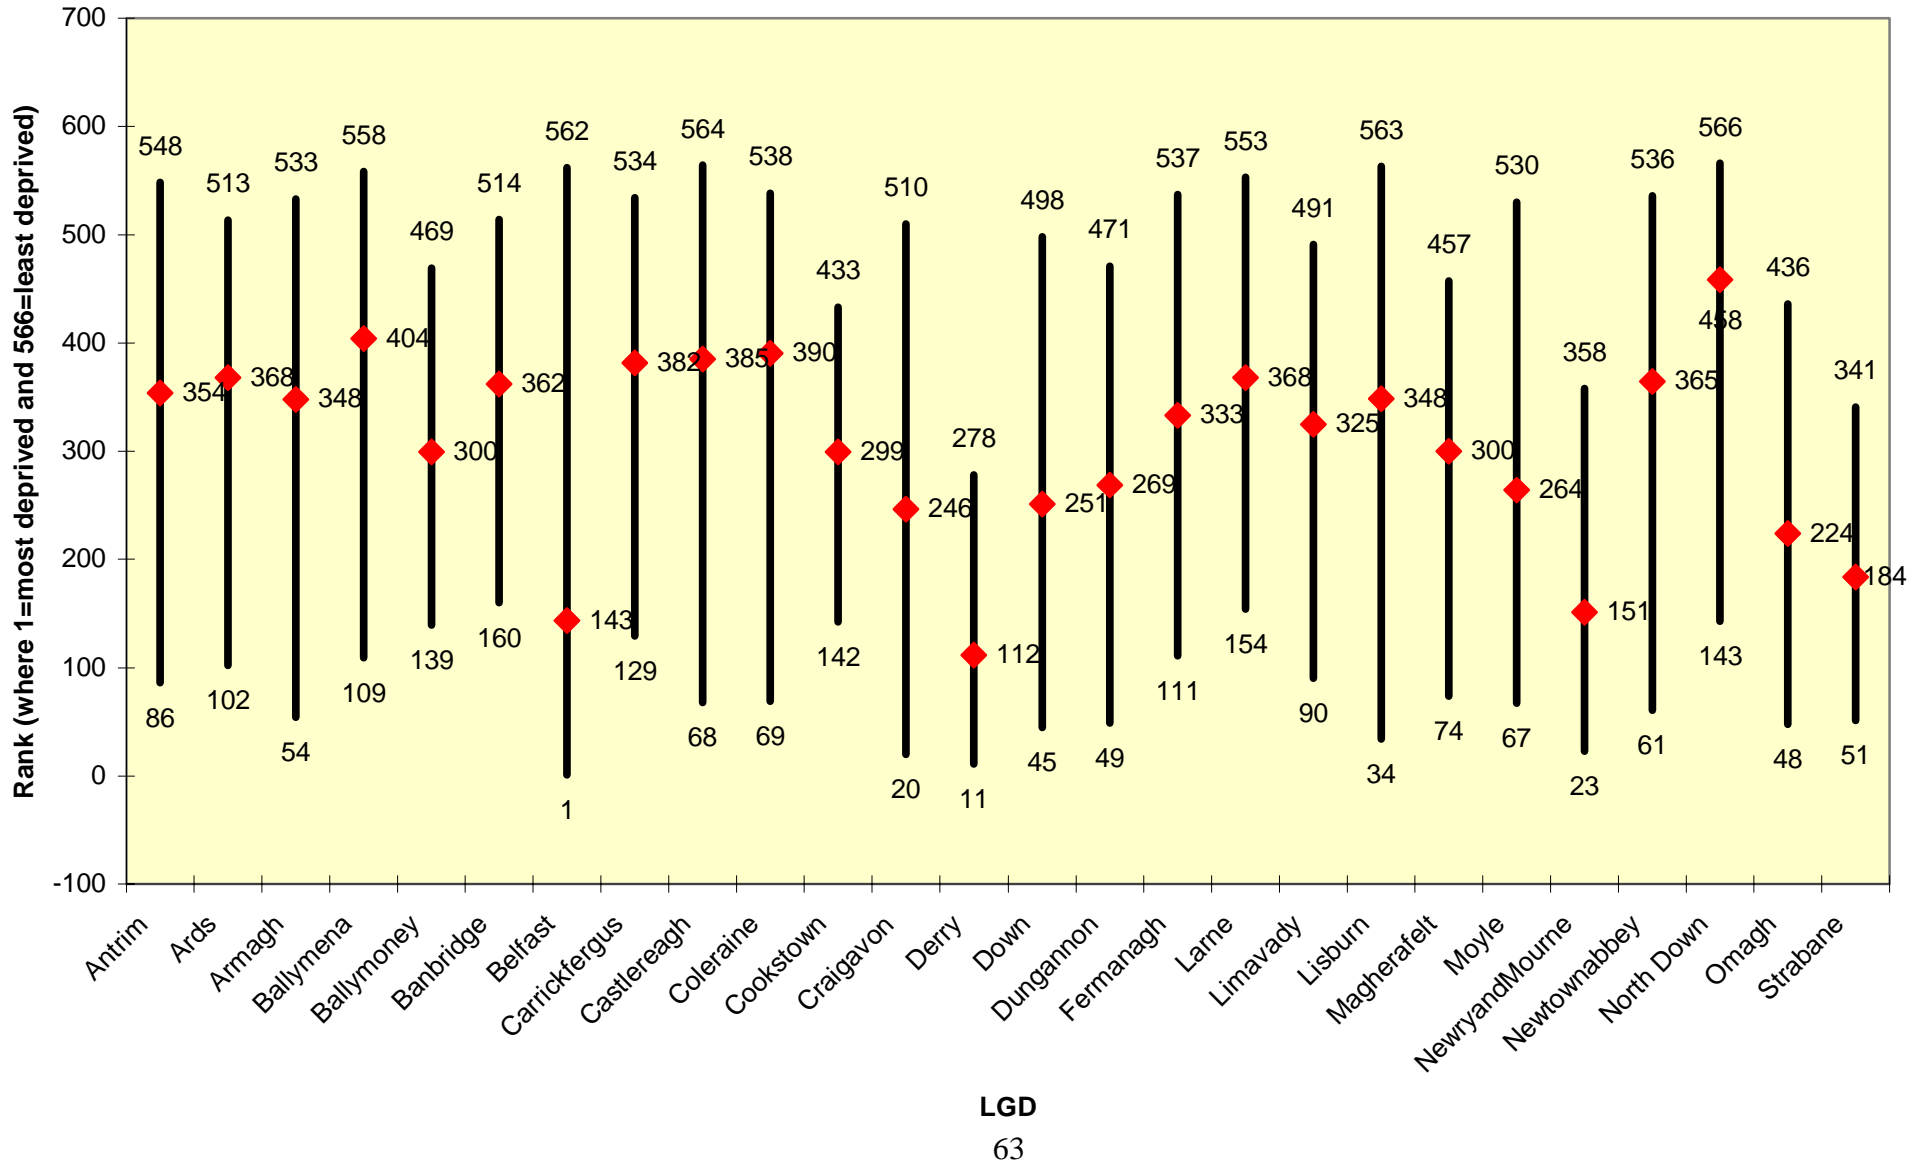

**Chart 13.1 Multiple Deprivation Measure: Range of Ranks by Local Government District**

**Chart 13.2 Income Deprivation Measure: Range of Ranks by Local Government District**

**Chart 13.3 Employment Deprivation Measure: Range of Ranks by Local Government District**

**Chart 13.4 Health Deprivation and Disability Measure: Range of Ranks by Local Government District**

**Chart 13.5 Education, Skills and Training Deprivation Measure: Range of Ranks by Local Government District**

**Chart 13.6 Geographical Access to Service Deprivation Measure: Range of Ranks by Local Government District**

**Chart 13.7 Social Environment Deprivation Measure: Range of Ranks by Local Government District**

**Chart 13.8 Housing Stress Measure: Range of Ranks by Local Government District**

LGD

**Chart 13.9 Child Poverty Measure: Range of Ranks by Local Government District**