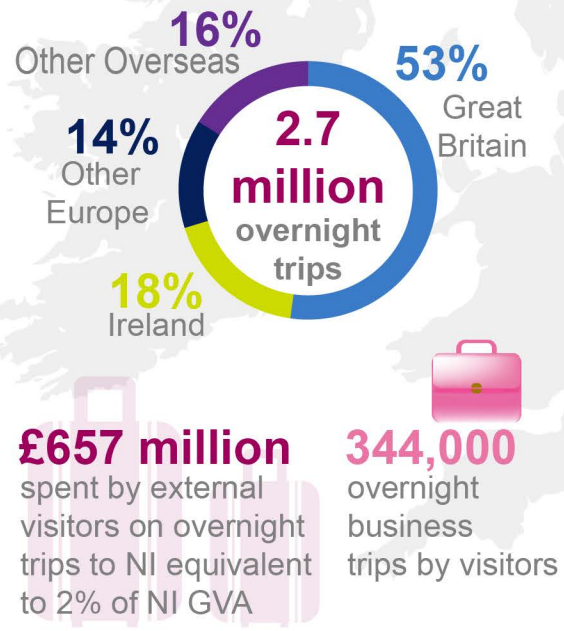

People Movement, Migration & Transport 2017/18

NI: Northern Ireland IE: Ireland GB: Great Britain

Annual Movements

Population in NI

Tourism in NI

Cross-Border Shopping

Follow this link for the relevant data sources