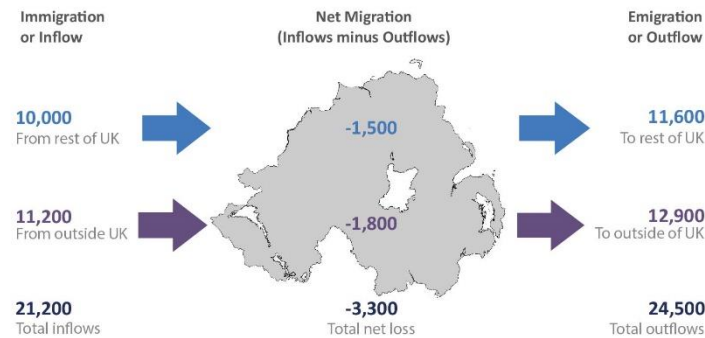

Northern Ireland Migration (2020)

INFLOWS AND OUTFLOWS

The number of people who left Northern Ireland exceeded the number who came here to live (net outflow of 3,300 people) in the year ending mid-2020.

INTERNATIONAL MIGRATION OVER TIME

Figures may not always add up to 100% due to rounding
Source: Long-term International Migration Statistics for NI (2020)

NET INTERNATIONAL MIGRATION BY AGE

In the year ending mid-2020 there was a net outflow of 1,800 people to outside the UK. The chart below shows this net migration by broad age groups.