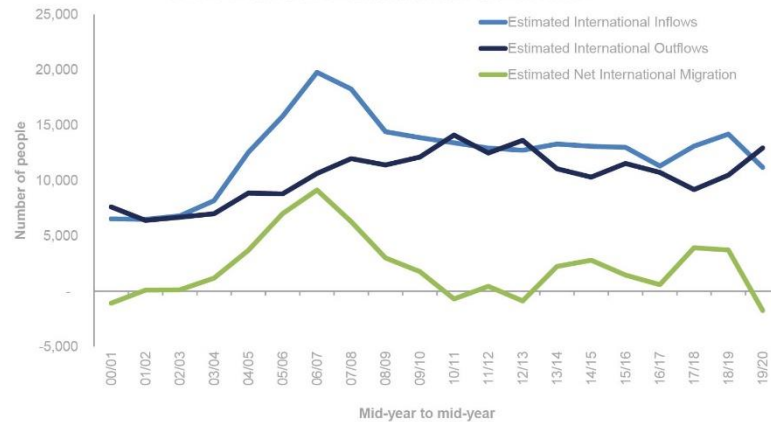

Northern Ireland Migration (2020)

INFLOWS AND OUTFLOWS

The number of people who left Northern Ireland exceeded the number who came here to live (net outflow of 3,300 people) in the year ending mid-2020.

INTERNATIONAL MIGRATION OVER TIME

Figures may not always add up to 100% due to rounding
Source: Long-term International Migration Statistics for NI (2020)

NET INTERNATIONAL MIGRATION BY AGE

In the year ending mid-2020 there was a net outflow of 1,800 people to outside the UK. The chart below shows this net migration by broad age groups.