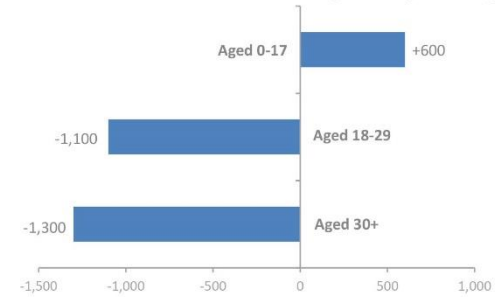

Northern Ireland Migration (2020)

INFLOWS AND OUTFLOWS

The number of people who left Northern Ireland exceeded the number who came here to live (net outflow of 3,300 people) in the year ending mid-2020.

INTERNATIONAL MIGRATION OVER TIME

Figures may not always add up to 100% due to rounding
Source: Long-term International Migration Statistics for NI (2020)

NET INTERNATIONAL MIGRATION BY AGE

In the year ending mid-2020 there was a net outflow of 1,800 people to outside the UK. The chart below shows this net migration by broad age groups.