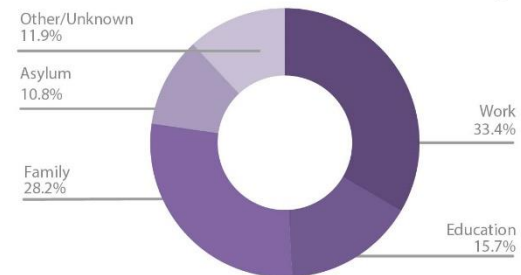

REASONS FOR COMING TO NORTHERN IRELAND (2020*)