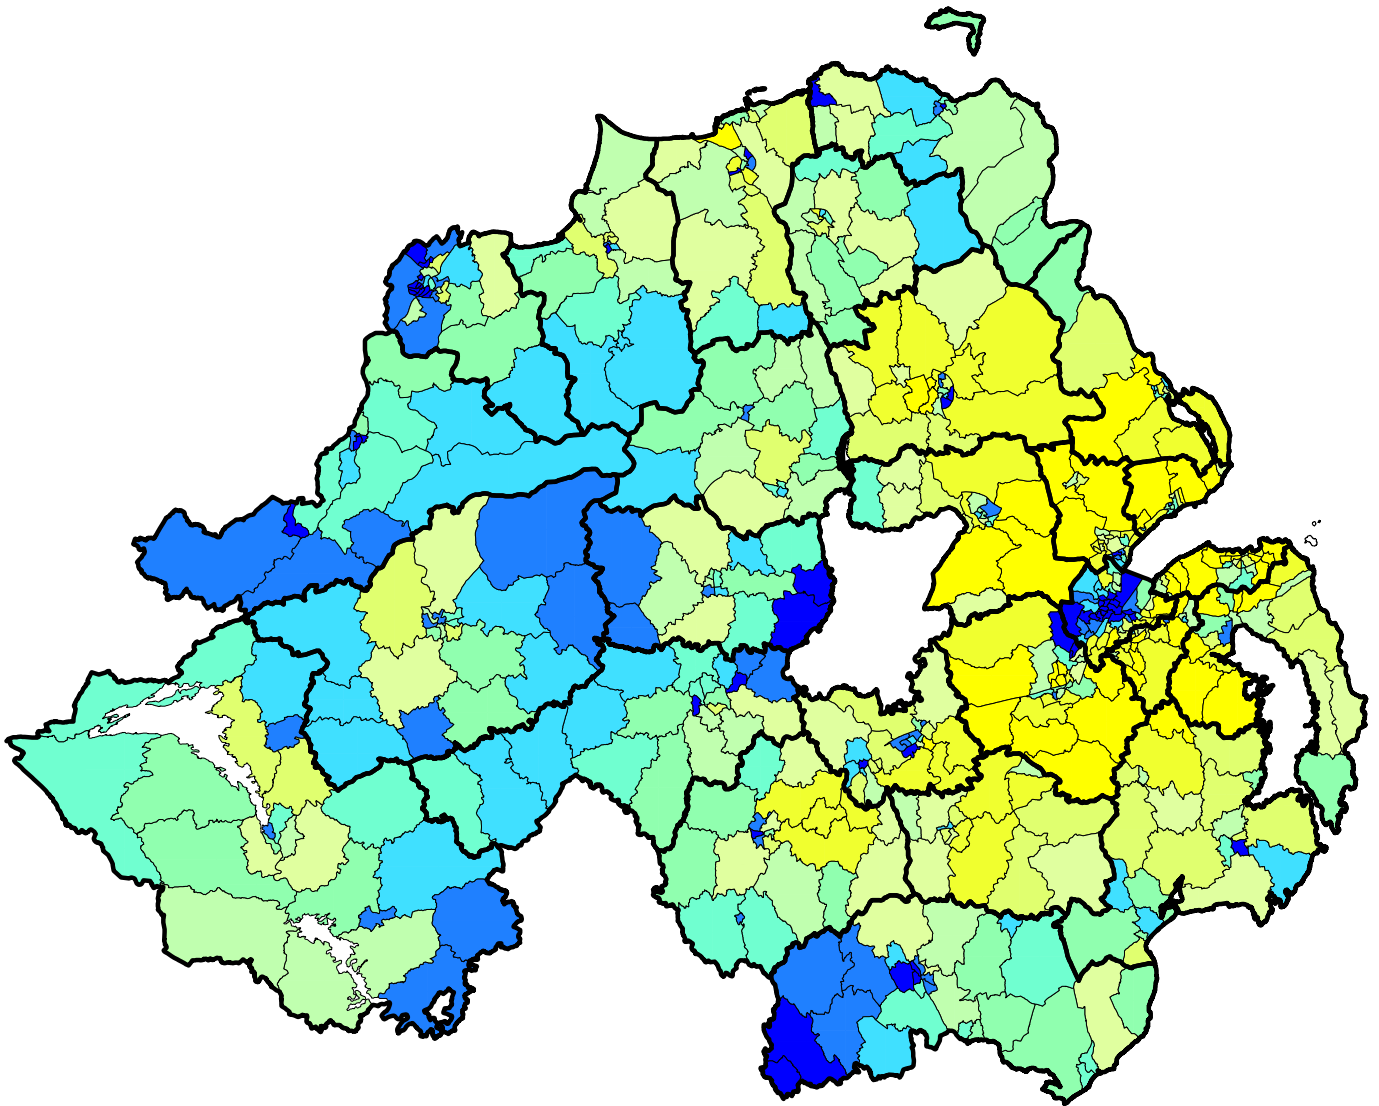

Income Domain for Northern Ireland (wards)

Crown copyright