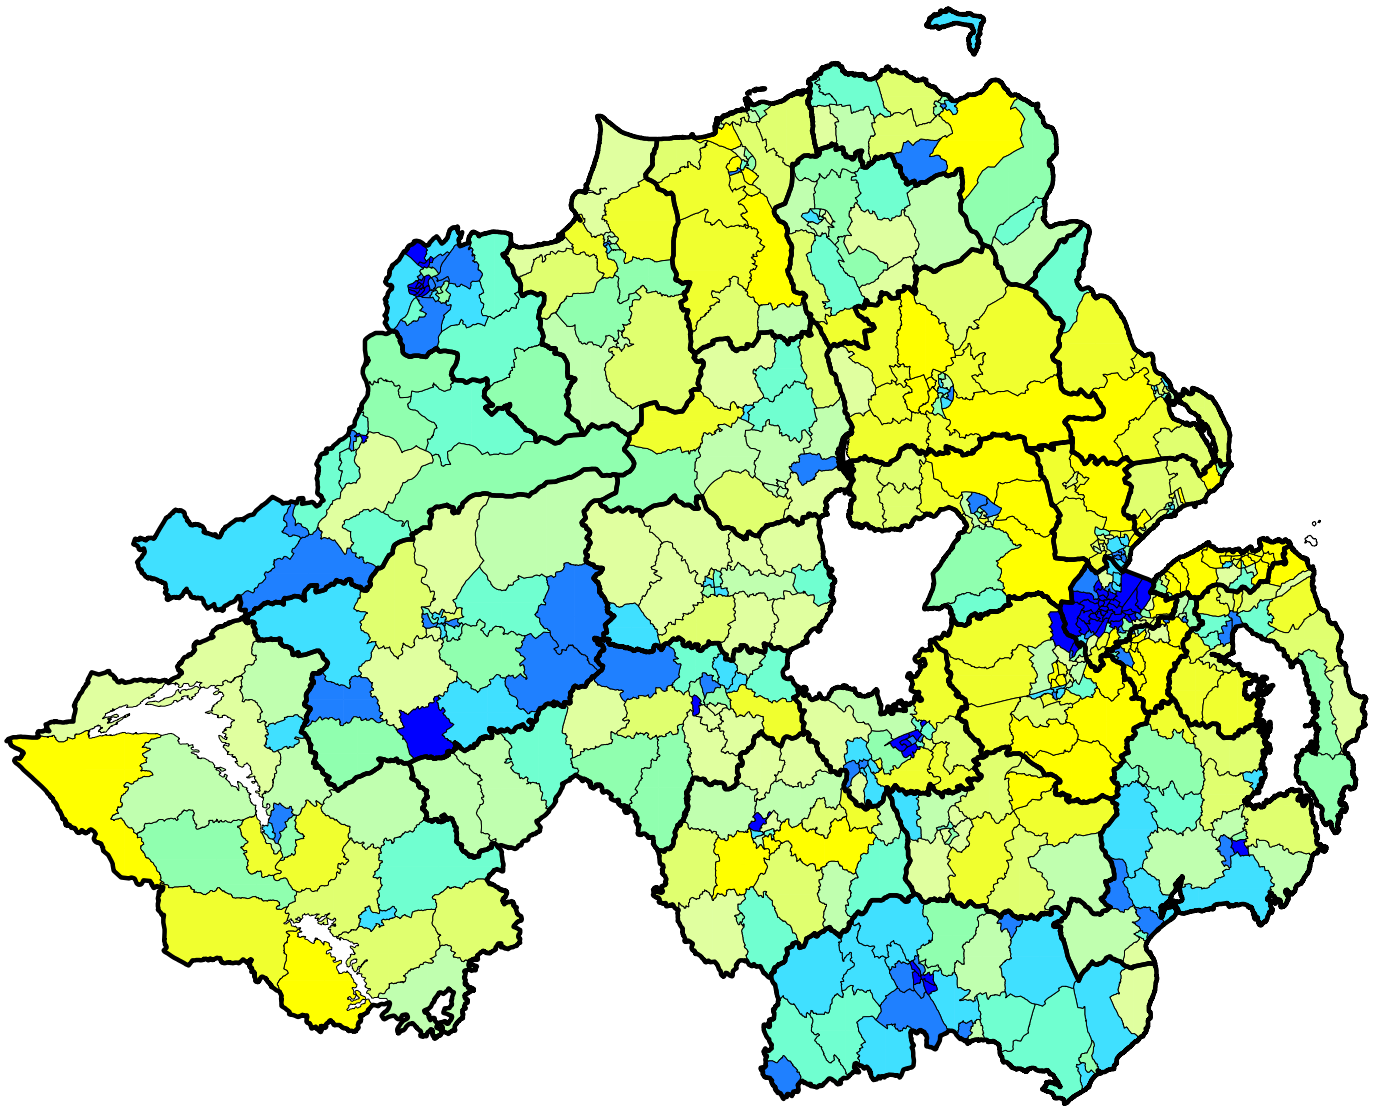

# Health Deprivation and Disability Domain for Northern Ireland (wards)

(c) Crown copyright