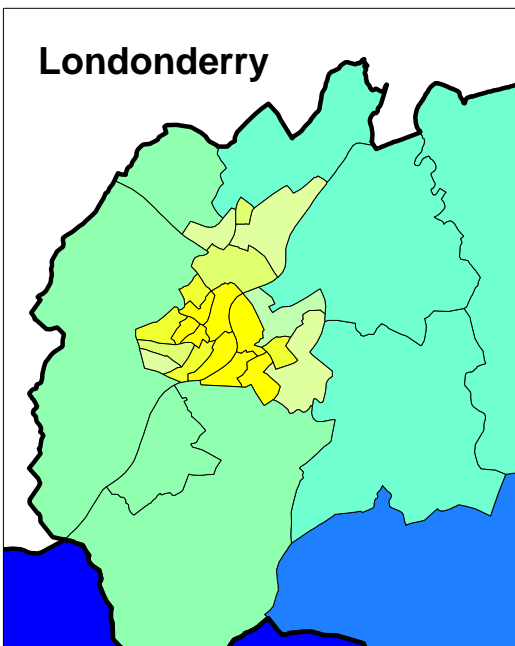

# Geographical Access to Services Domain for Northern Ireland (wards)

Geographical Access to Services Domain (ward deciles)

- Most Deprived (56)
- (57)
- (57)
- (56)
- (57)
- (57)
- (56)
- (57)
- (57)
- Least Deprived (56)