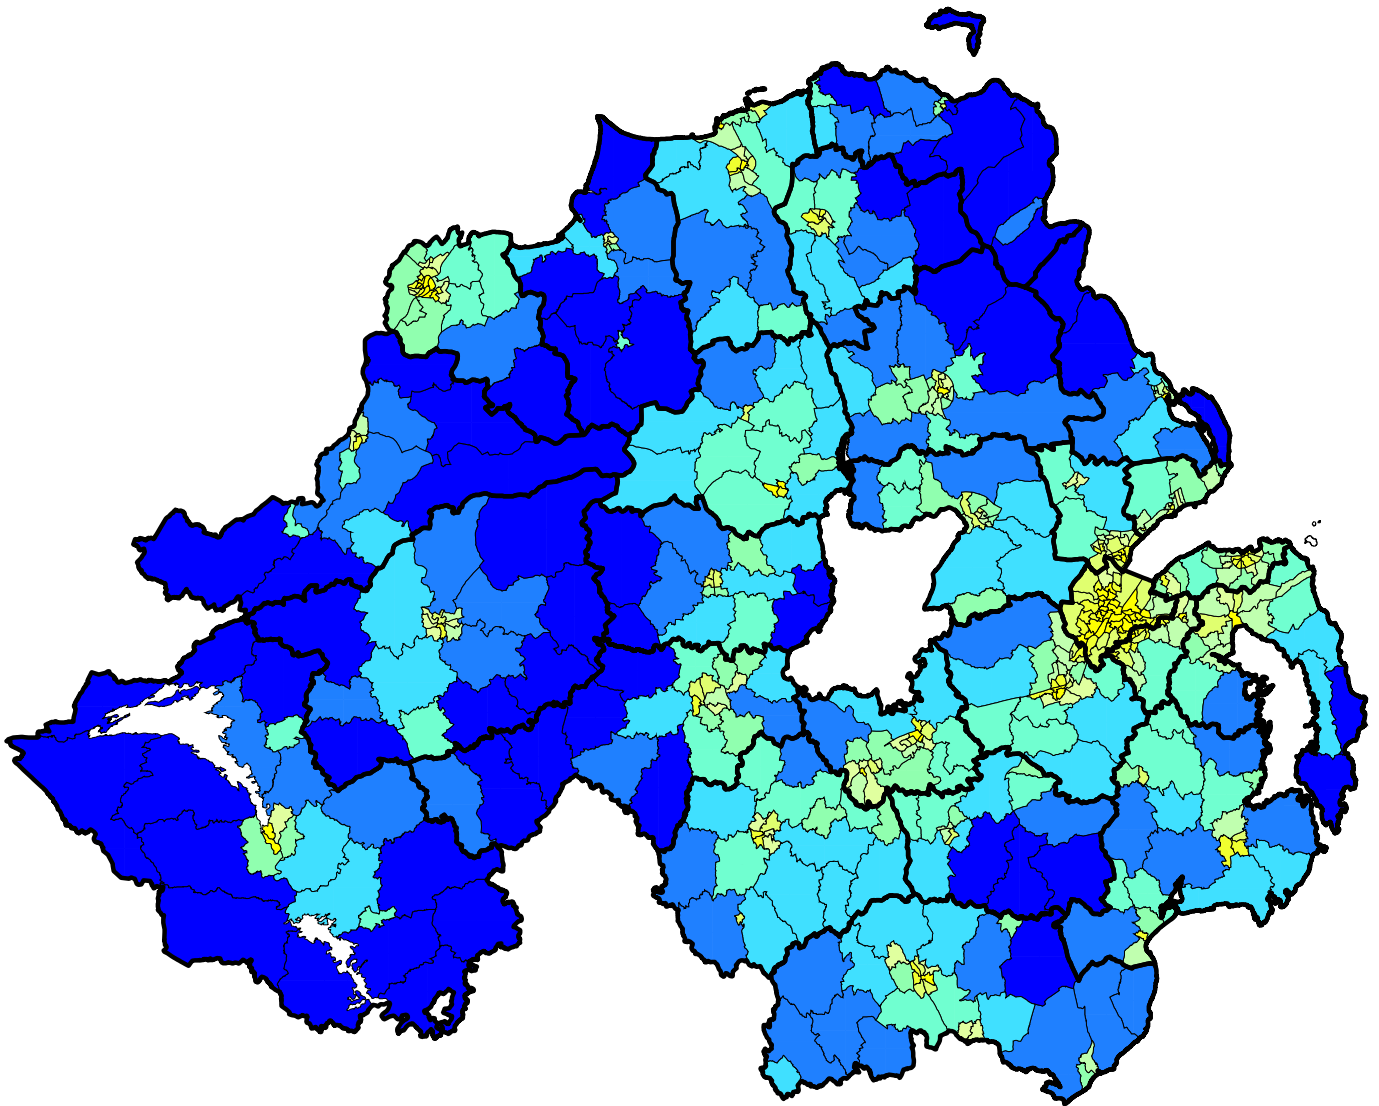

# Geographical Access to Services Domain for Northern Ireland (wards)

Geographical Access to Services Domain (ward deciles)

- Most Deprived (56)
- (57)
- (57)
- (56)
- (57)
- (57)
- (56)
- (57)
- (57)
- Least Deprived (56)