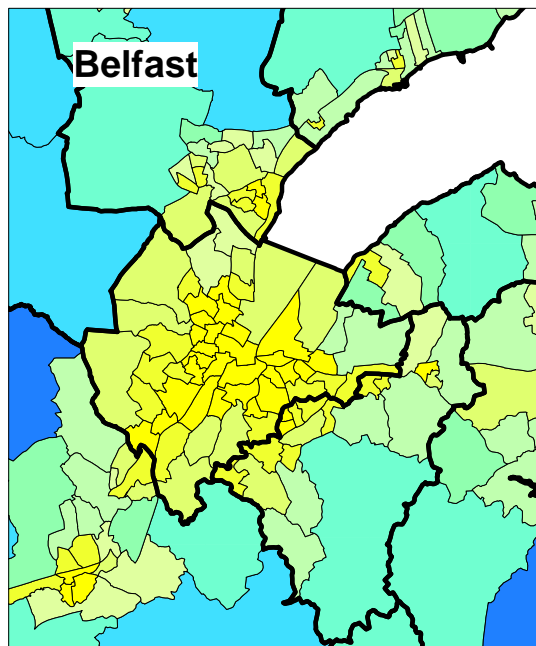

# Geographical Access to Services Domain for Northern Ireland (wards)

Geographical Access to Services Domain (ward deciles)

- Most Deprived (56)
- (57)
- (57)
- (56)
- (57)
- (57)
- (56)
- (57)
- (57)
- Least Deprived (56)