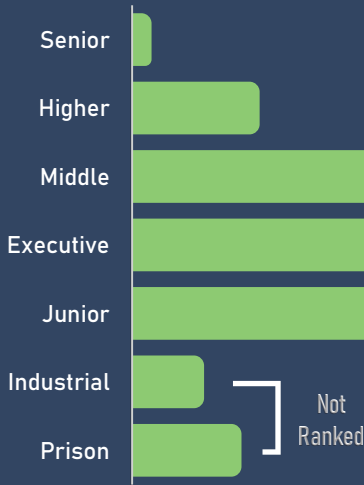

Employment in the Northern Ireland Civil Service

January 2021

NICS Grade Profile

37% of women work part time

9% of men work part time