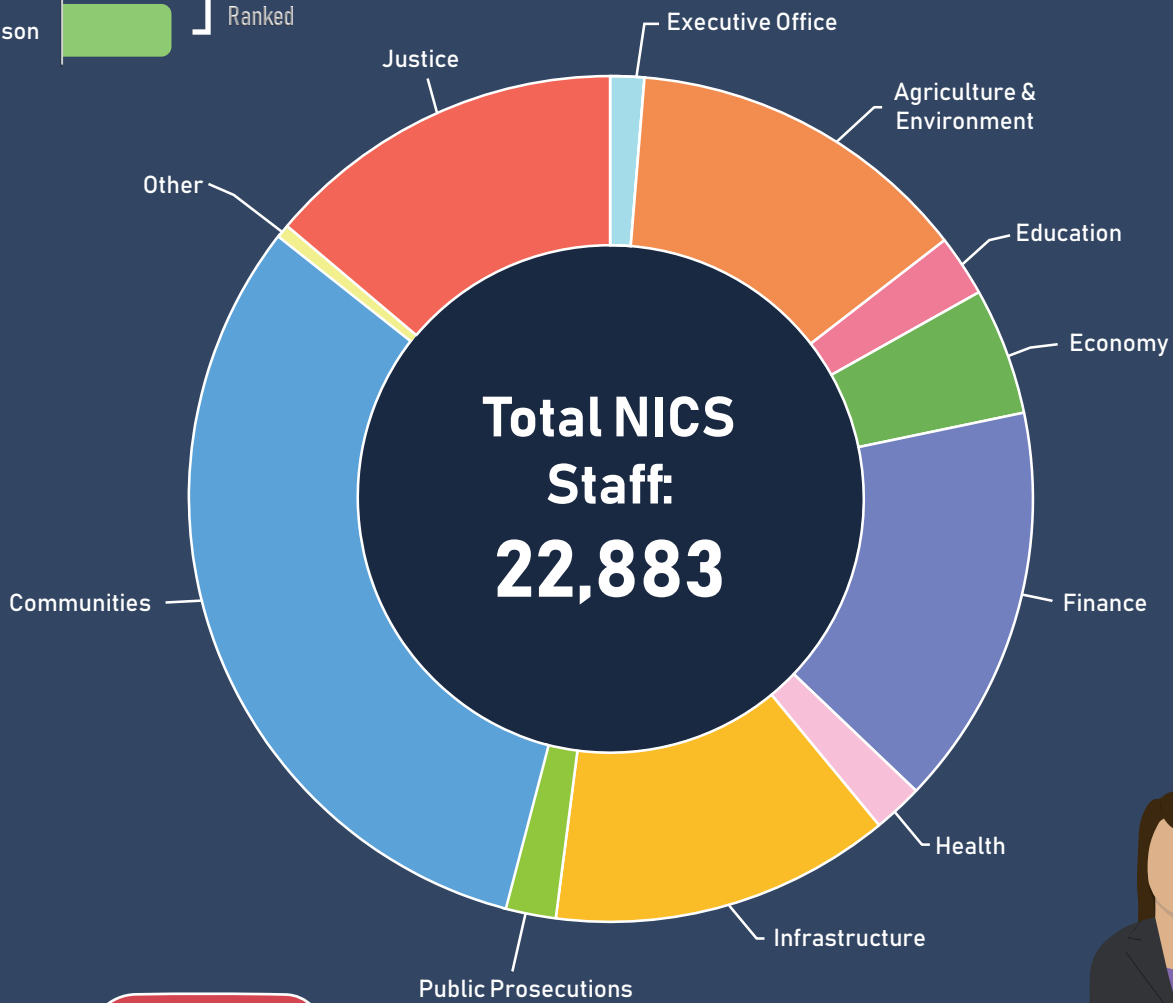

Employment in the Northern Ireland Civil Service

January 2021

NICS Grade Profile

37% of women work part time

9% of men work part time