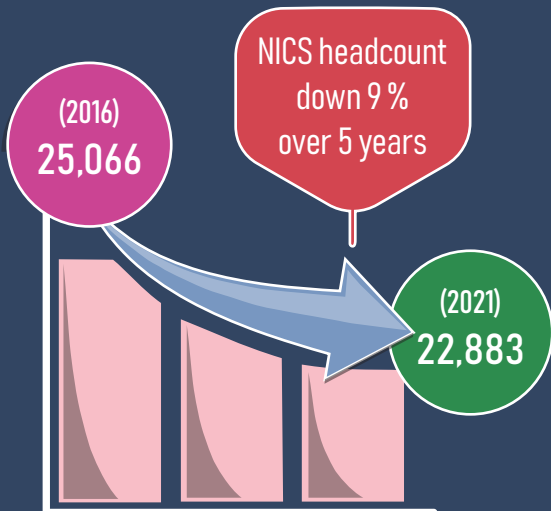

Employment in the Northern Ireland Civil Service

January 2021

NICS Grade Profile

37% of women work part time

9% of men work part time