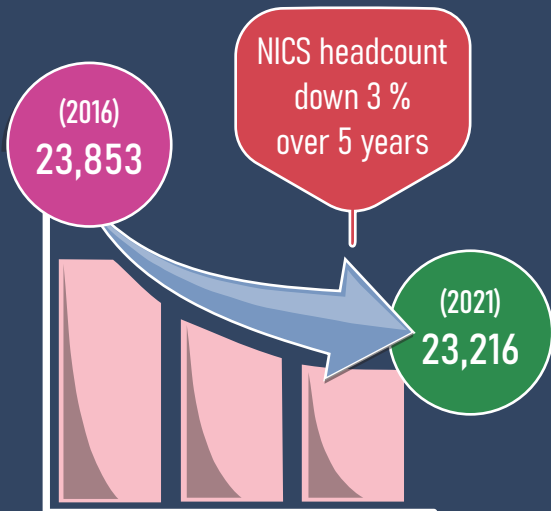

Employment in the Northern Ireland Civil Service

April 2021

NICS Grade Profile

36% of women work part time

9% of men work part time