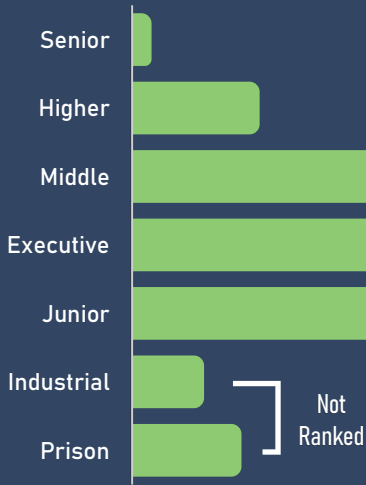

Employment in the Northern Ireland Civil Service

April 2021

NICS Grade Profile

36% of women work part time

9% of men work part time