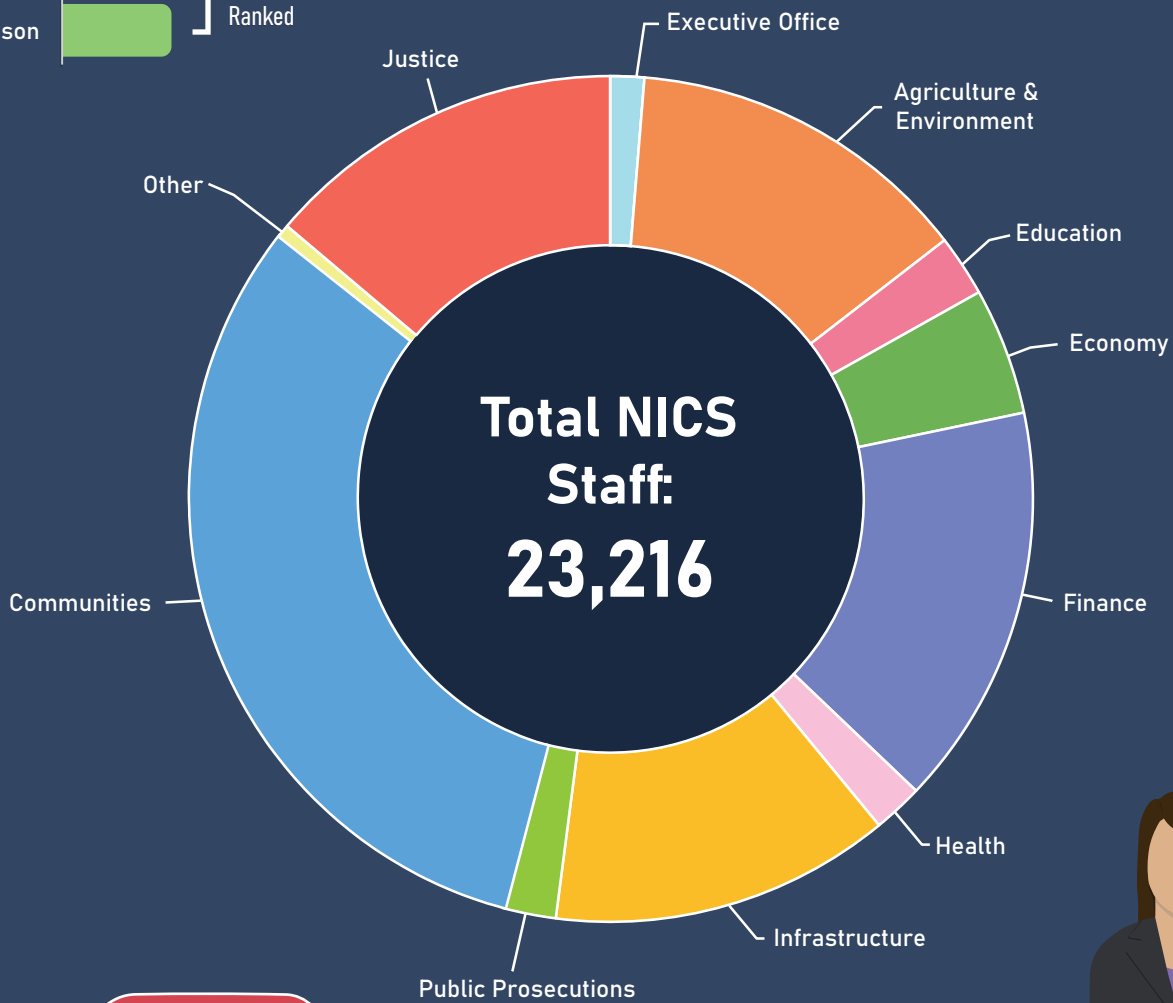

Employment in the Northern Ireland Civil Service

April 2021

NICS Grade Profile

36% of women work part time

9% of men work part time