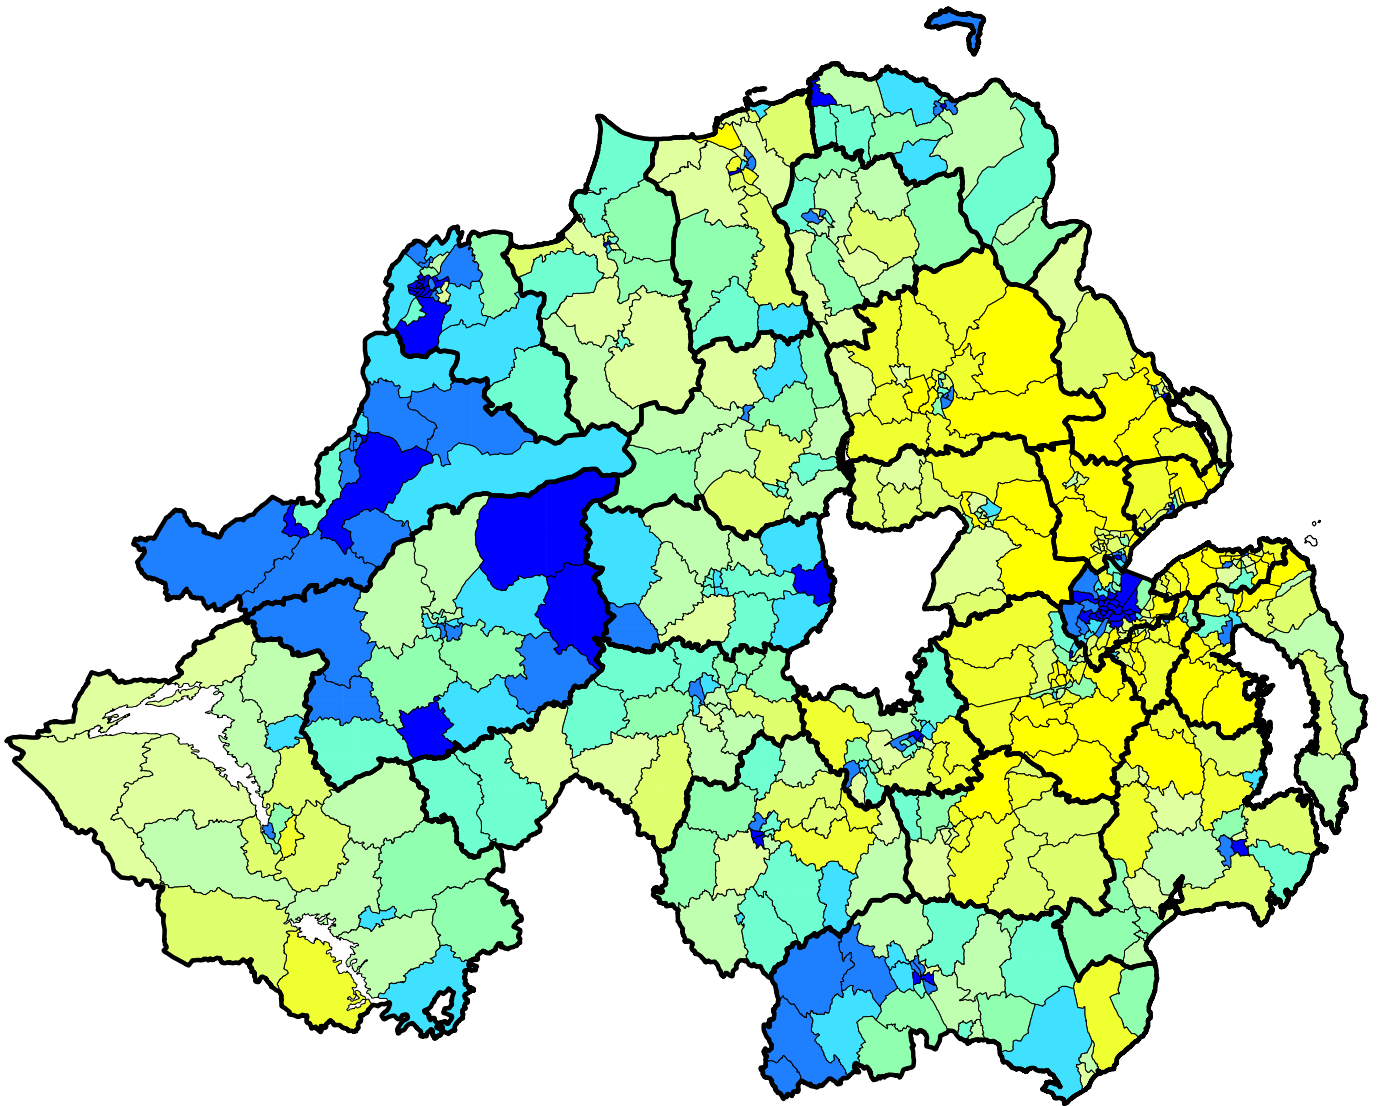

# Employment Domain for Northern Ireland (wards)

Employment Domain  
(ward deciles)

(c) Crown copyright