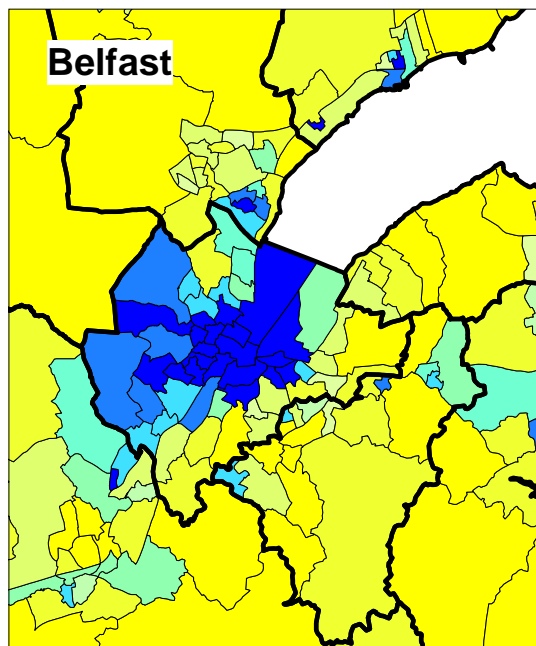

# Employment Domain for Northern Ireland (wards)

Employment Domain  
(ward deciles)

(c) Crown copyright