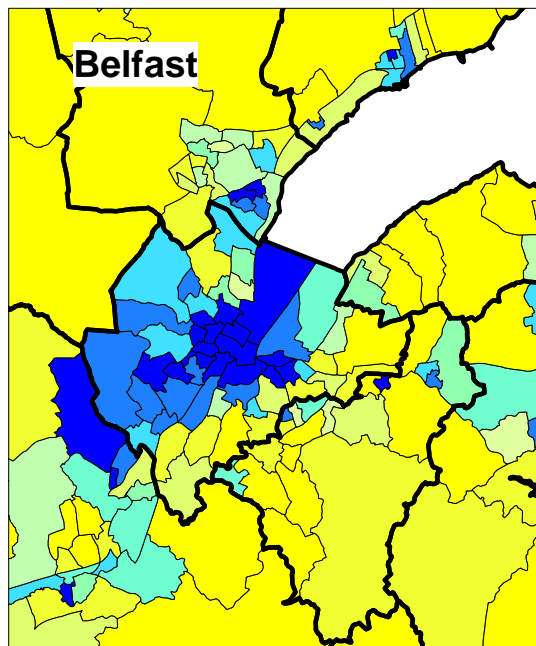

Child Poverty Measure for Northern Ireland (wards)

Child Poverty Measure (ward deciles)

(c) Crown copyright