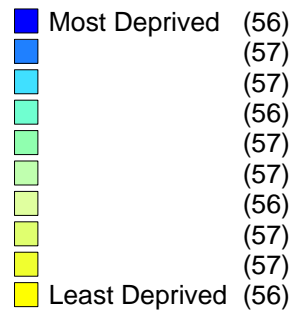

Child Poverty Measure for Northern Ireland (wards)

Child Poverty Measure (ward deciles)

(c) Crown copyright