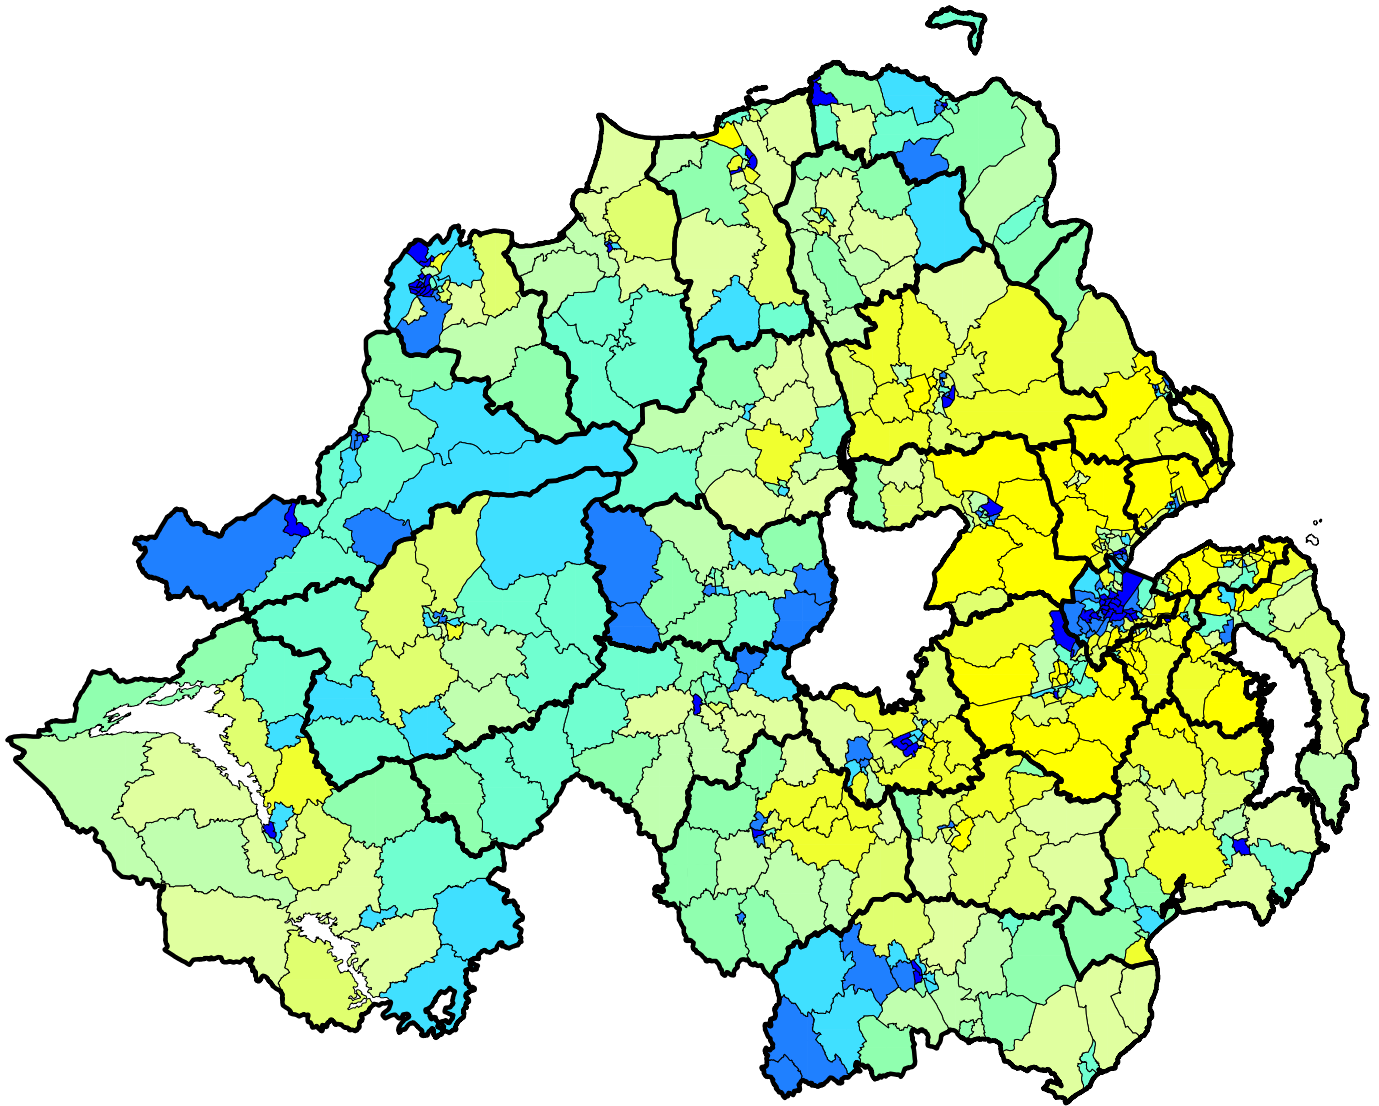

Child Poverty Measure for Northern Ireland (wards)

Child Poverty Measure (ward deciles)

(c) Crown copyright