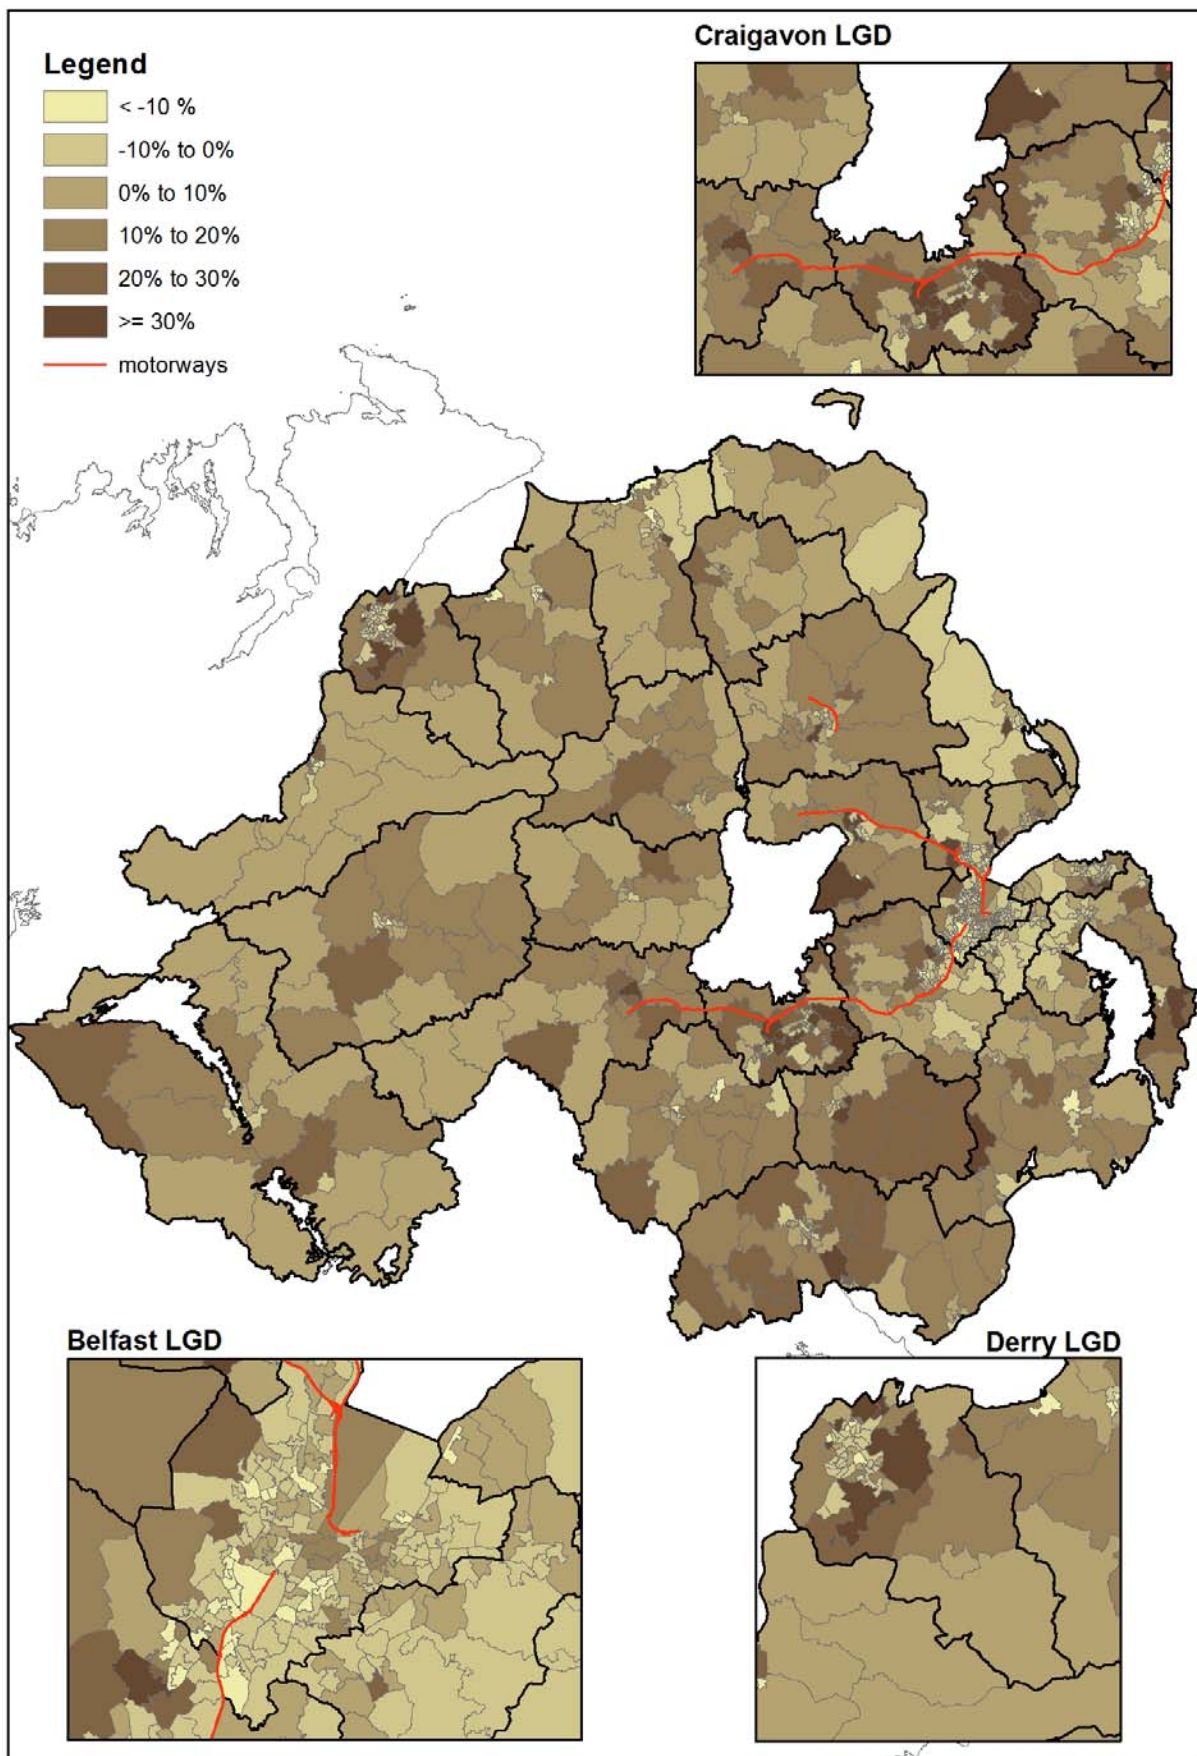

Map 1: Percentage change in population, 2001 to 2008, by small area